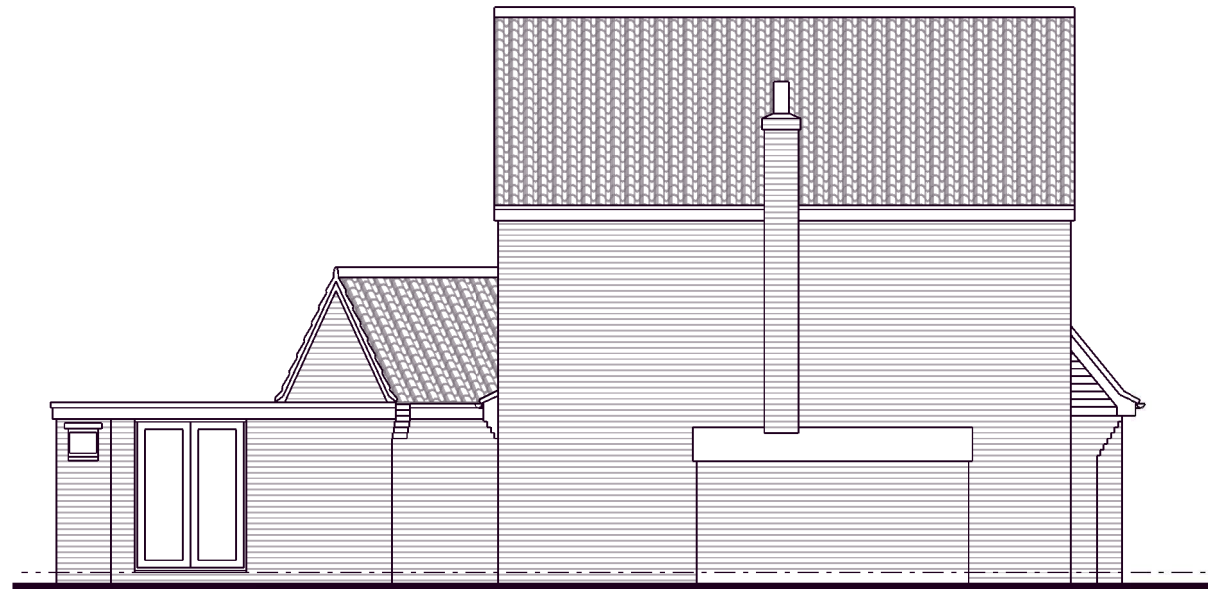

Front Elevation

Rear Elevation

Side Elevation

Side Elevation

E X I S T I N G

Revisions:

PLANNING
status

project

8 Henry Morris Road,
Impington CB24 9YG

client

Mr & Mrs K Willingham

title

Existing Elevations

scale

1:100@A3

date

June 2023

job

23-110

drawing
105

rev

-

Do not scale from this drawing