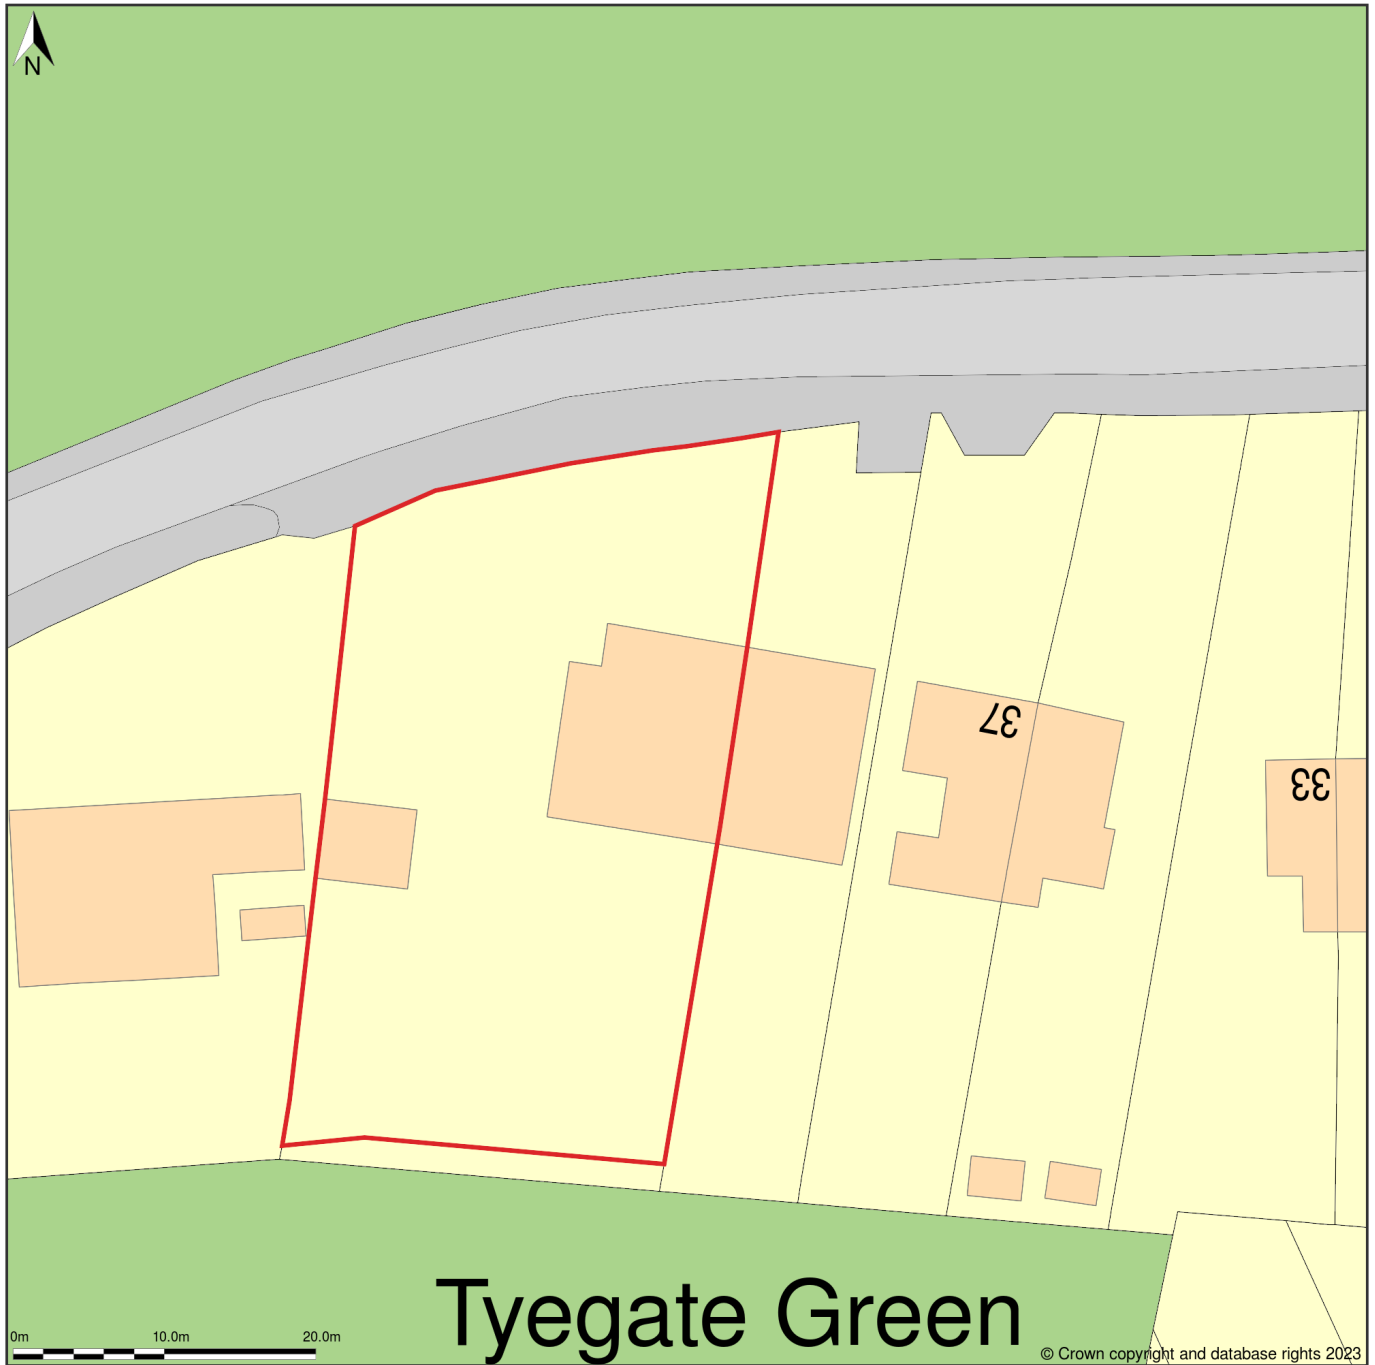

41, Panxworth Road, South Walsham, Norfolk, NR13 6DY

Site Plan (also called a Block Plan) shows area bounded by: 635928.93, 313053.05 636018.93, 313143.05 (at a scale of 1:500), OSGridRef: TG35971309. The representation of a road, track or path is no evidence of a right of way. The representation of features as lines is no evidence of a property boundary.

Produced on 30th Aug 2023 from the Ordnance Survey National Geographic Database and incorporating surveyed revision available at this date. Reproduction in whole or part is prohibited without the prior permission of Ordnance Survey. © Crown copyright 2023. Supplied by [www.buyaplan.co.uk](http://www.buyaplan.co.uk) a licensed Ordnance Survey partner (100053143). Unique plan reference: #00843938-AD2452.