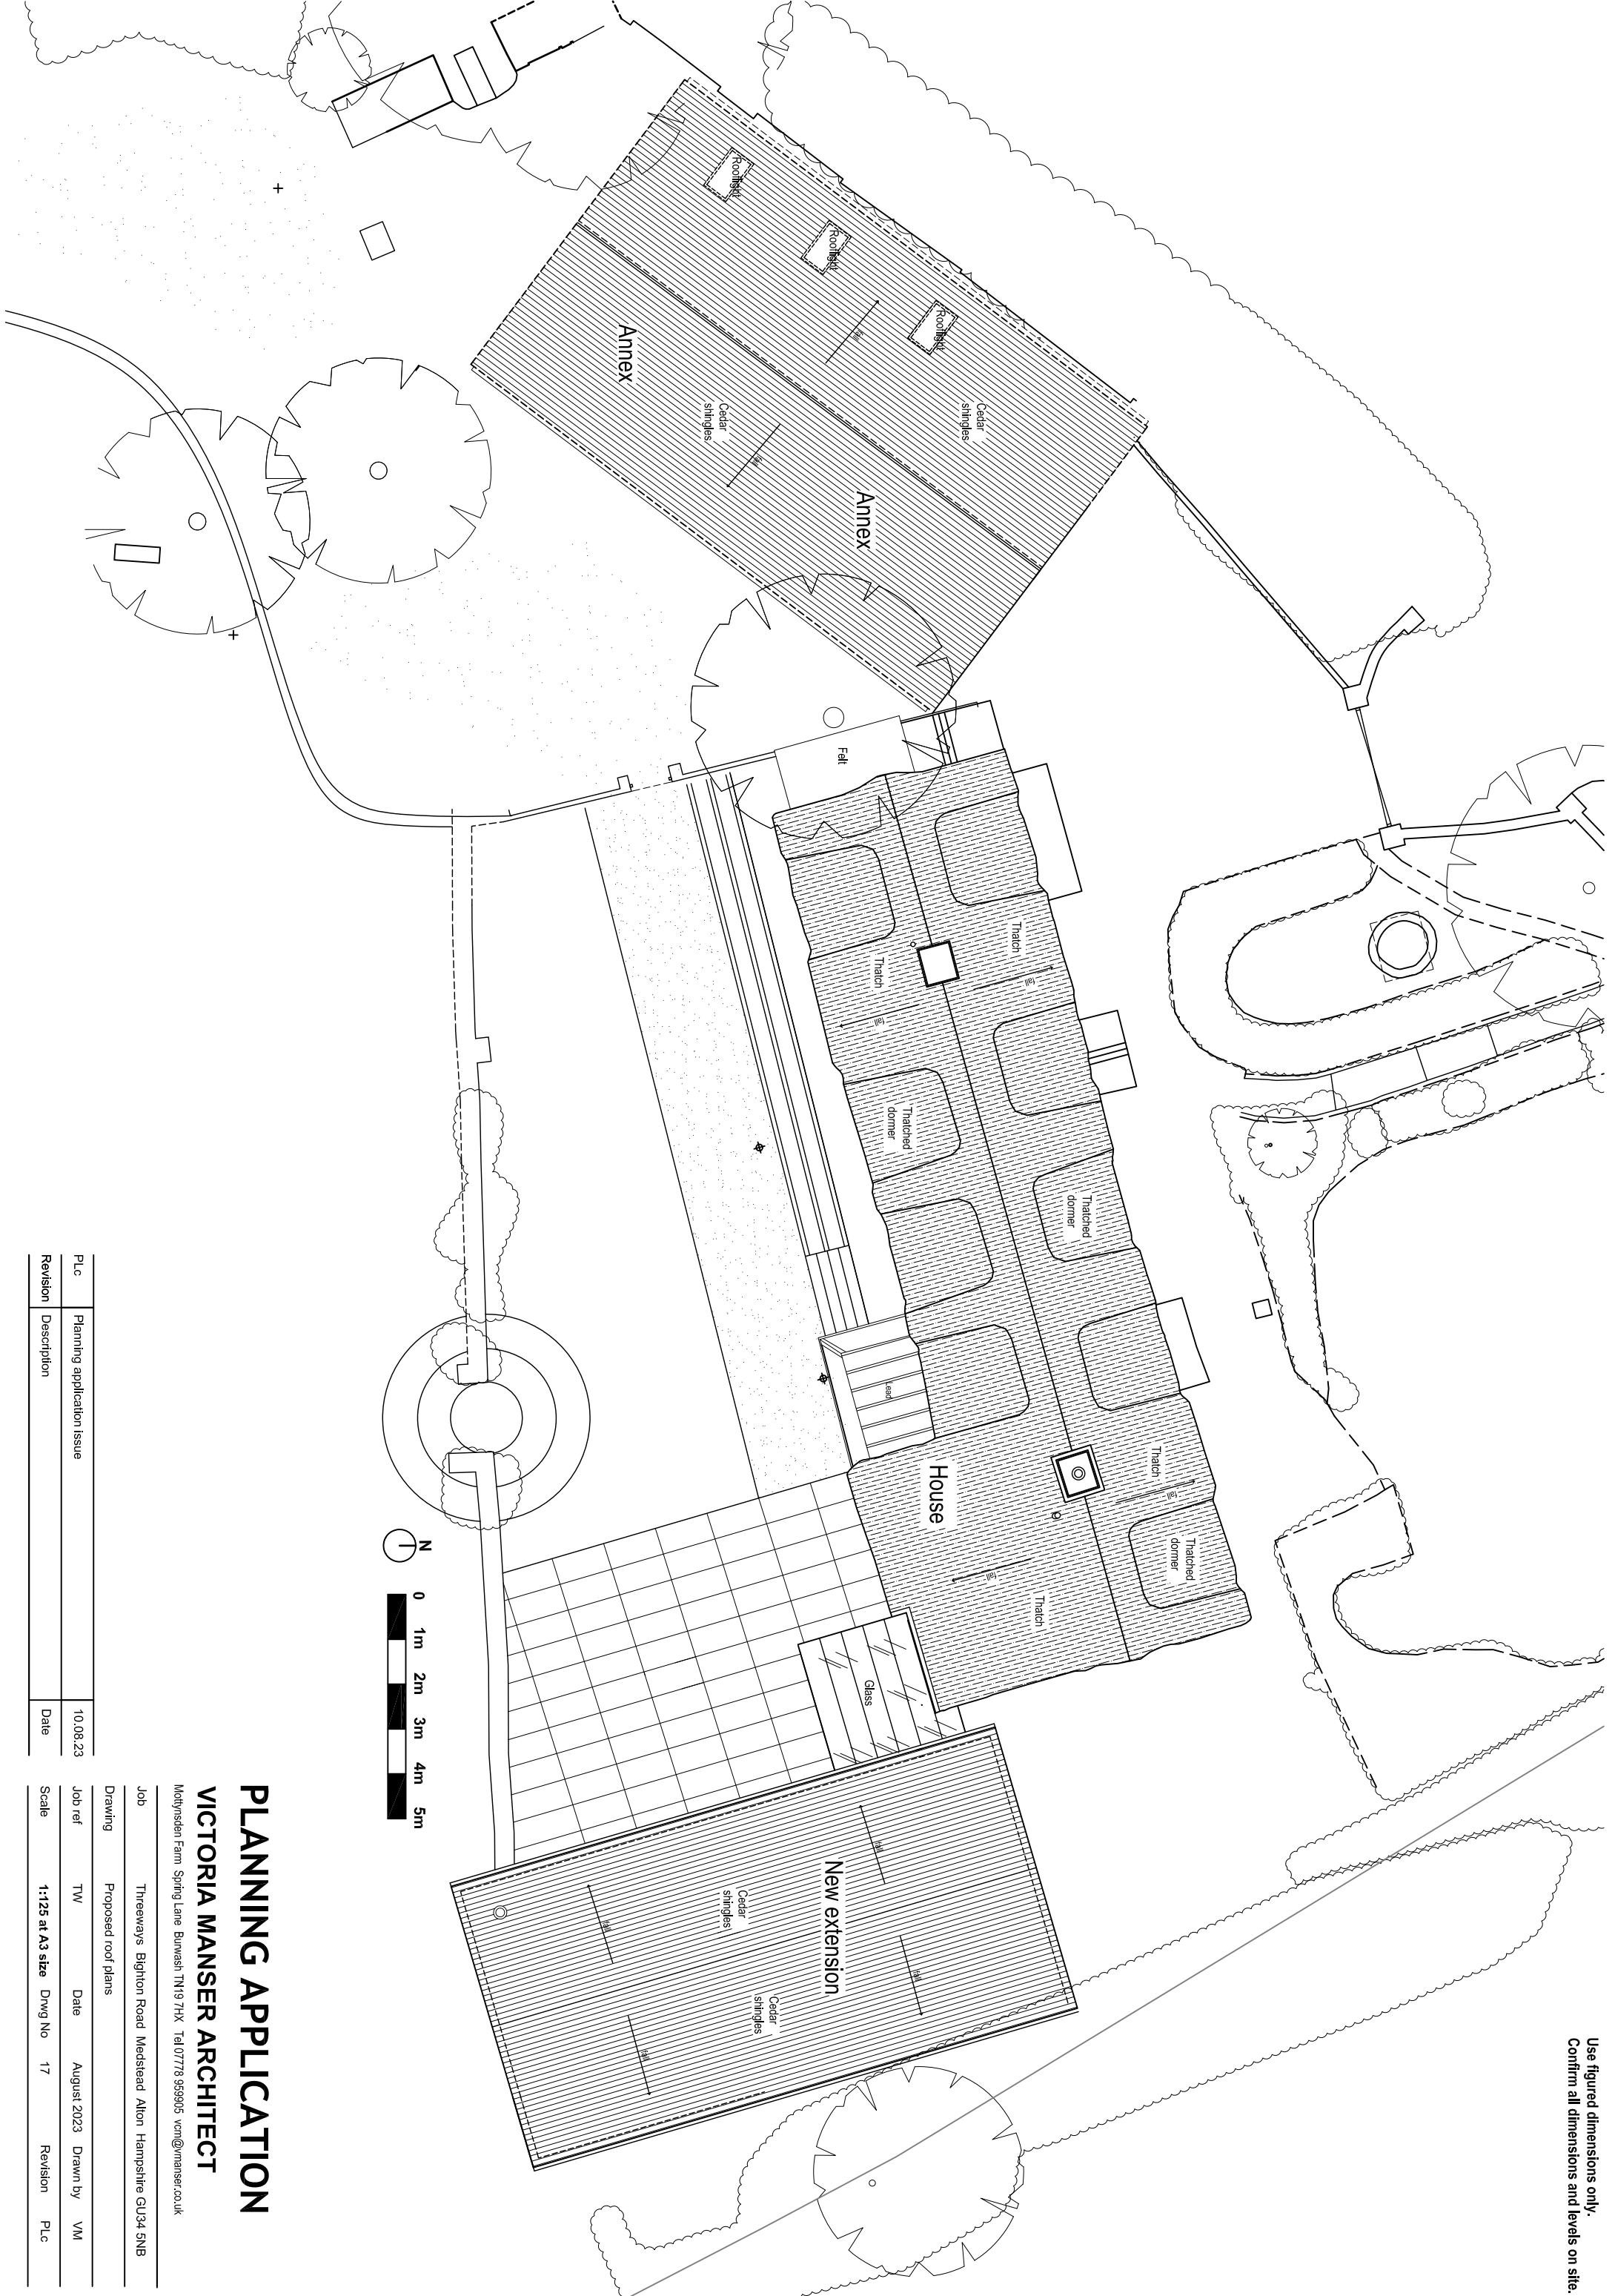

Use figured dimensions only.
Confirm all dimensions and levels on site.

PLANNING APPLICATION

VICTORIA MANSER ARCHITECT

Motlynsden Farm Spring Lane Bursash TN19 7HX Tel 017778 959905 vm@manser.co.uk

Job	Threeways Bighton Road Medstead Alton Hampshire GU34 5NB		
Drawing	Proposed roof plans		
Job ref	TW	Date	August 2023
Scale	1:125 at A3 size	Drawn by	VM
		Revision	PLC

Plc	Planning application issue	10.08.23
Revision	Description	Date