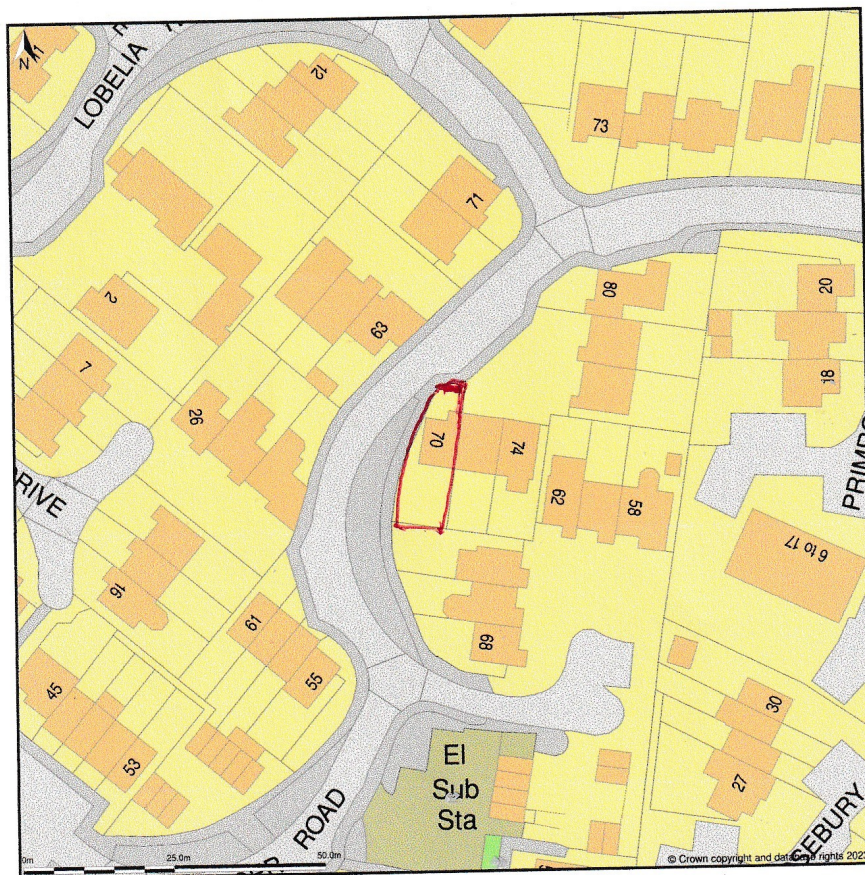

70, Elder Road, Bisley, Woking, Surrey, GU24 9SA

Location Plan shows area bounded by: 495336.91, 159634.5 495478.33, 159775.92 (at a scale of 1:1250), OSGridRef: SU95405970. The representation of a road, track or path is no evidence of a right of way. The representation of features as lines is no evidence of a property boundary.

Produced on 11th Sep 2023 from the Ordnance Survey National Geographic Database and incorporating surveyed revision available at this date. Reproduction in whole or part is prohibited without the prior permission of Ordnance Survey. © Crown copyright 2023. Supplied by www.buyaplan.co.uk a licensed Ordnance Survey partner (100053143). Unique plan reference: #00846246-7A17EC.