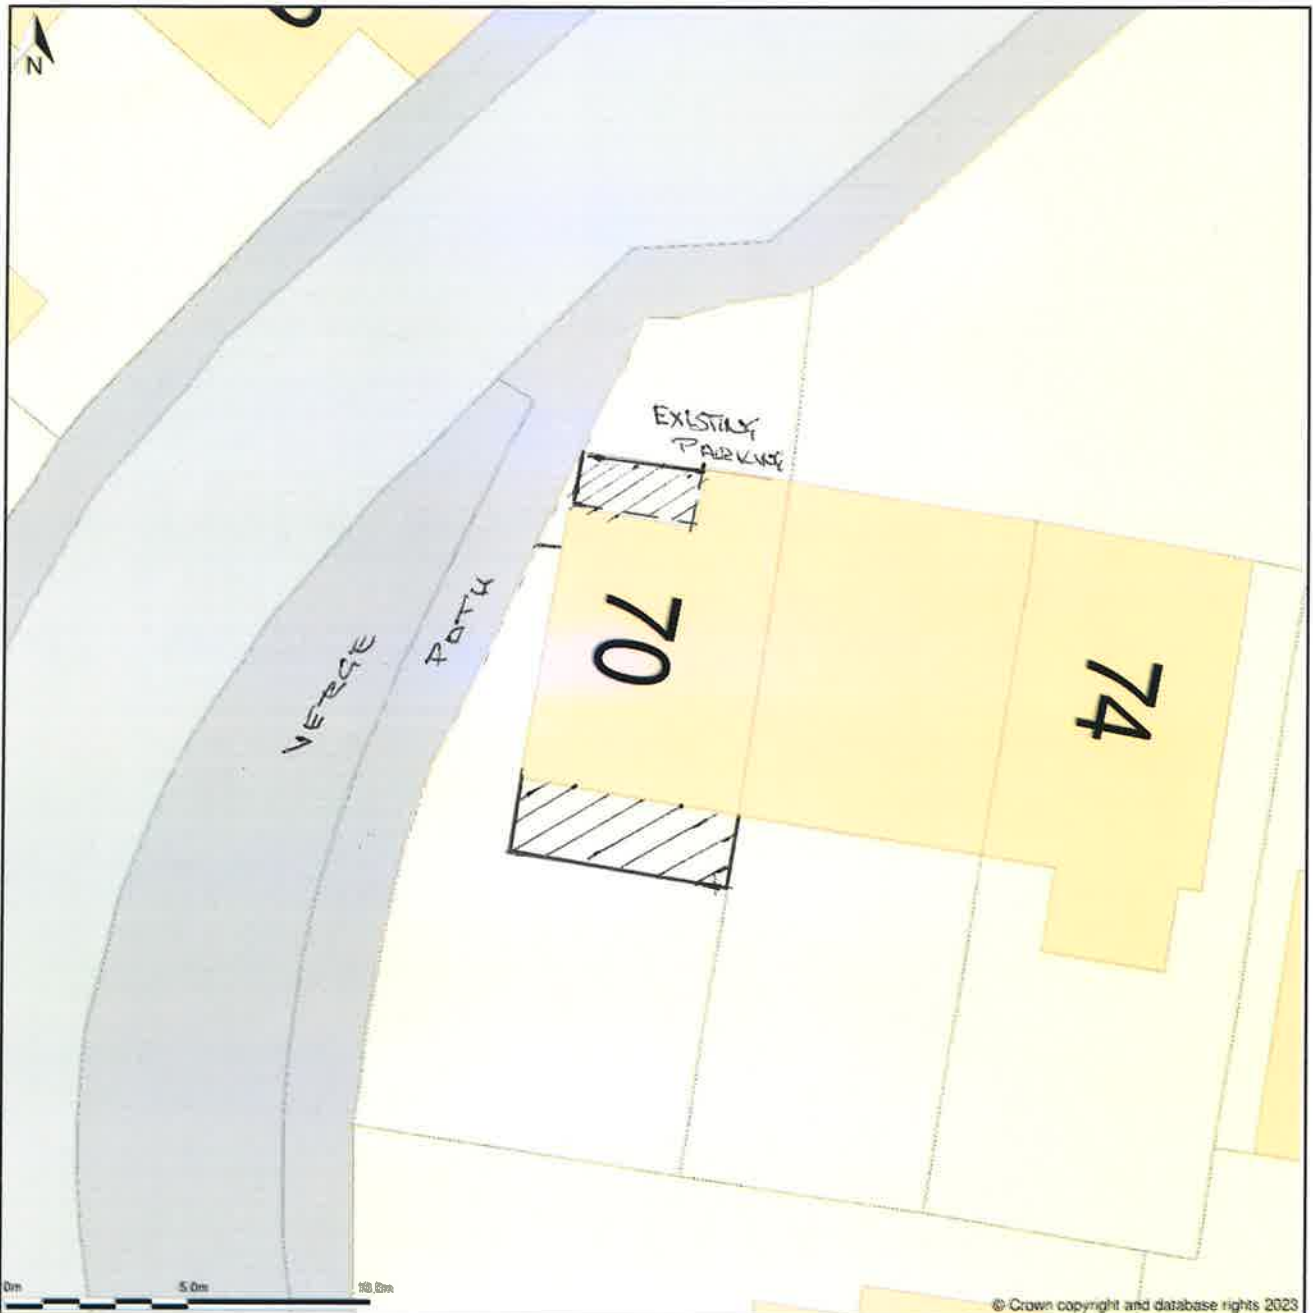

70, Elder Road, Bisley, Woking, Surrey, GU24 9SA

Site Plan (also called a Block Plan) shows area bounded by: 495389.67, 159687.35 495425.67, 159723.35 (at a scale of 1:200), OSGridRef: SU95405970. The representation of a road, track or path is no evidence of a right of way. The representation of features as lines is no evidence of a property boundary.