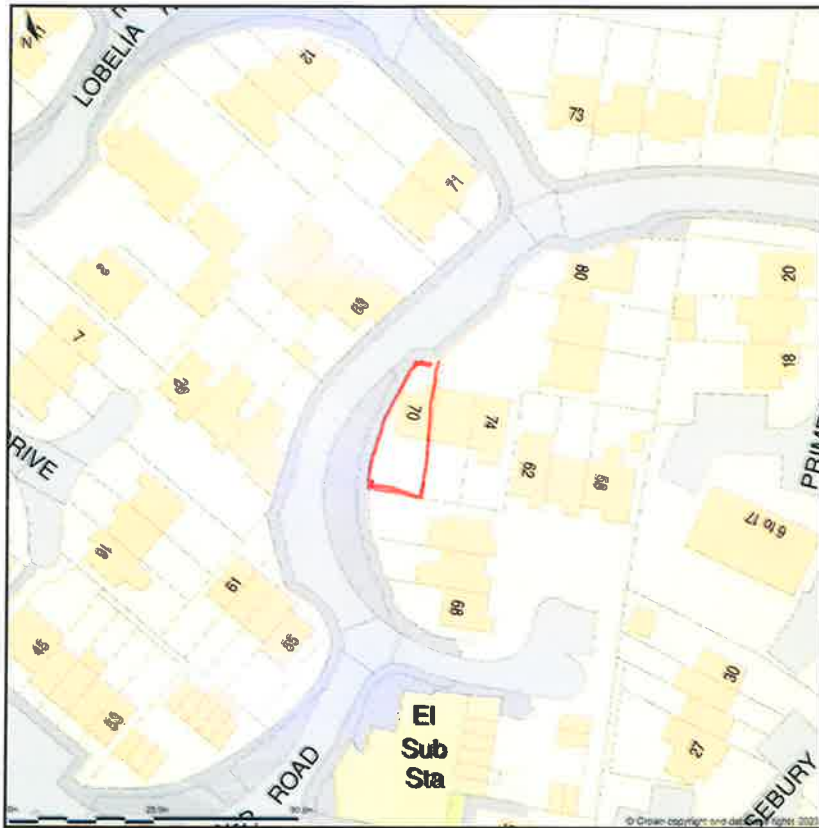

70, Elder Road, Bisley, Woking, Surrey, GU24 9SA

Location Plan shows area bounded by: 495336.91, 159634.5 495478.33, 159775.92 (at a scale of 1:1250), OSGridRef: SU95405970. The representation of a road, track or path is no evidence of a right of way. The representation of features as lines is no evidence of a property boundary.

Produced on 11th Sep 2023 from the Ordnance Survey National Geographic Database and incorporating surveyed revision available at this date. Reproduction in whole or part is prohibited without the prior permission of Ordnance Survey. © Crown copyright 2023. Supplied by www.buyaplan.co.uk a licensed Ordnance Survey partner (100053143). Unique plan reference: #00846246-7A17EC.