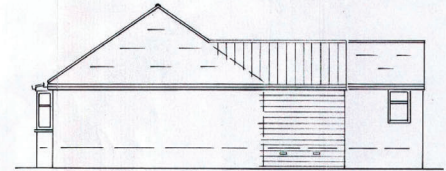

PLANS DRAWN BY
MARK BERRY
TEL: 01977 643922
ARCHITECTURAL SERVICES

PROPOSED BUNGALOW REAR EXTENSION
at No 19 LOWER NORTHCROFT, SOUTH ELSALL
for Mr. A. TAYLOR.
SCALE:- PLANS & SECTIONS = 1:50 ELEVATIONS = 1:100

EXISTING PLAN

PROPOSED PLAN

SECTION

PROPOSED SIDE
NORTH-EAST

EXISTING REAR
SOUTH-EAST

EXISTING SIDE
SOUTH-WEST

PROPOSED REAR
SOUTH-EAST

PROPOSED SIDE
SOUTH-WEST