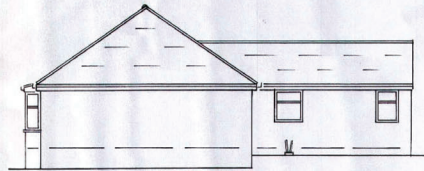

PLANS DRAWN BY
MARK BERRY
TEL: 01977 643922
ARCHITECTURAL SERVICES

PROPOSED BUNGALOW REAR EXTENSION
at No 19 LOWER NORTHCROFT, SOUTH ELSALL
for Mr. A. TAYLOR.
SCALE:- PLANS & SECTIONS = 1:50 ELEVATIONS = 1:100

EXISTING PLAN

PROPOSED PLAN

SECTION

PROPOSED SIDE
NORTH-EAST

EXISTING REAR
SOUTH-EAST

EXISTING SIDE
SOUTH-WEST

PROPOSED REAR
SOUTH-EAST

PROPOSED SIDE
SOUTH-WEST