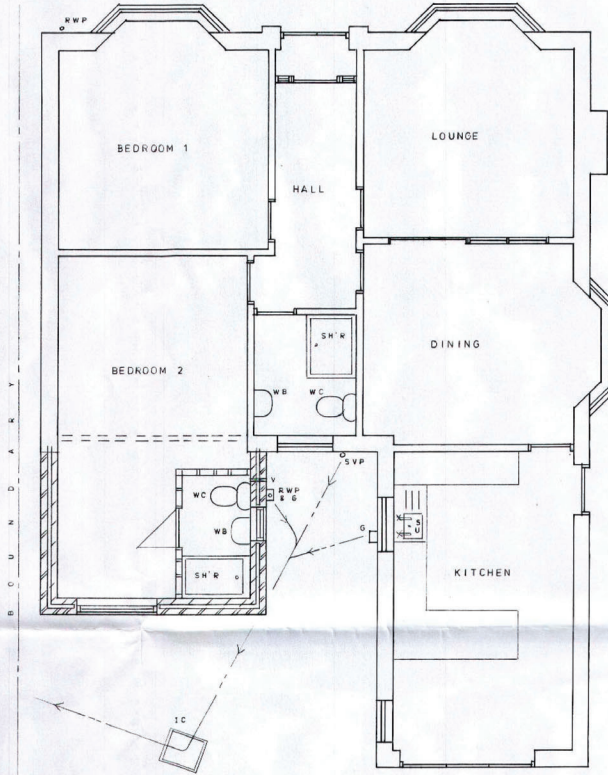

PLANS DRAWN BY
MARK BERRY
TEL: 01977 643922
ARCHITECTURAL SERVICES

PROPOSED BUNGALOW REAR EXTENSION
at No 19 LOWER NORTHCROFT, SOUTH ELSALL
for Mr. A. TAYLOR.
SCALE:- PLANS & SECTIONS = 1:50 ELEVATIONS = 1:100

EXISTING PLAN

PROPOSED PLAN

SECTION

PROPOSED SIDE
NORTH-EAST

EXISTING REAR
SOUTH-EAST

EXISTING SIDE
SOUTH-WEST

PROPOSED REAR
SOUTH-EAST

PROPOSED SIDE
SOUTH-WEST