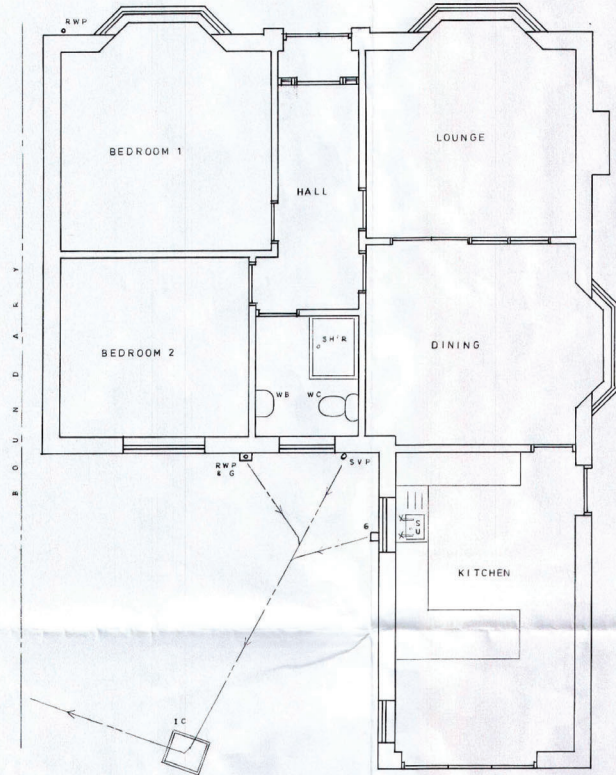

PLANS DRAWN BY
MARK BERRY
TEL: 01977 643922
ARCHITECTURAL SERVICES

PROPOSED BUNGALOW REAR EXTENSION
at No 19 LOWER NORTHCROFT, SOUTH ELSALL
for Mr. A. TAYLOR.
SCALE:- PLANS & SECTIONS = 1:50 ELEVATIONS = 1:100

EXISTING PLAN

PROPOSED PLAN

SECTION

PROPOSED SIDE
NORTH-EAST

EXISTING REAR
SOUTH-EAST

EXISTING SIDE
SOUTH-WEST

PROPOSED REAR
SOUTH-EAST

PROPOSED SIDE
SOUTH-WEST