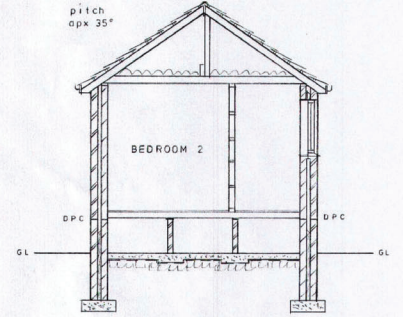

PLANS DRAWN BY
MARK BERRY
TEL: 01977 643922
ARCHITECTURAL SERVICES

PROPOSED BUNGALOW REAR EXTENSION
at No 19 LOWER NORTHCROFT, SOUTH ELSALL
for Mr. A. TAYLOR.
SCALE:- PLANS & SECTIONS = 1:50 ELEVATIONS = 1:100

EXISTING PLAN

PROPOSED PLAN

SECTION

PROPOSED SIDE
NORTH-EAST

EXISTING REAR
SOUTH-EAST

EXISTING SIDE
SOUTH-WEST

PROPOSED REAR
SOUTH-EAST

PROPOSED SIDE
SOUTH-WEST