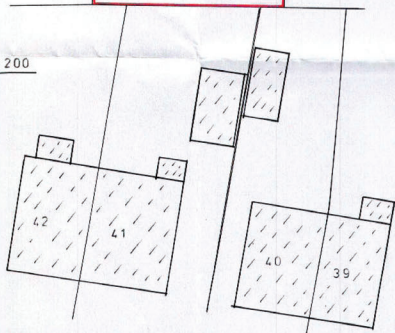

LOWER NORTHCROFT

PROPOSED BUNGALOW REAR EXTENSION  
at No 19 LOWER NORTHCROFT, SOUTH ELMSALL  
for Mr. A. TAYLOR.

ROOF PLAN 1:100

SITE PLAN 1:200

LOCATION PLAN  
1:1250