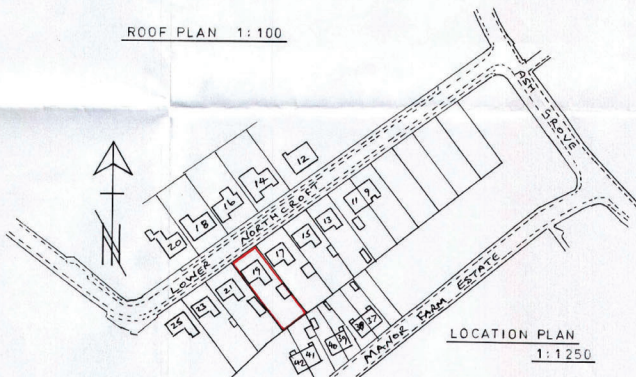

LOWER NORTHCROFT

PROPOSED BUNGALOW REAR EXTENSION  
at No 19 LOWER NORTHCROFT, SOUTH ELMSALL  
for Mr. A. TAYLOR.

ROOF PLAN 1:100

SITE PLAN 1:200

LOCATION PLAN  
1:1250