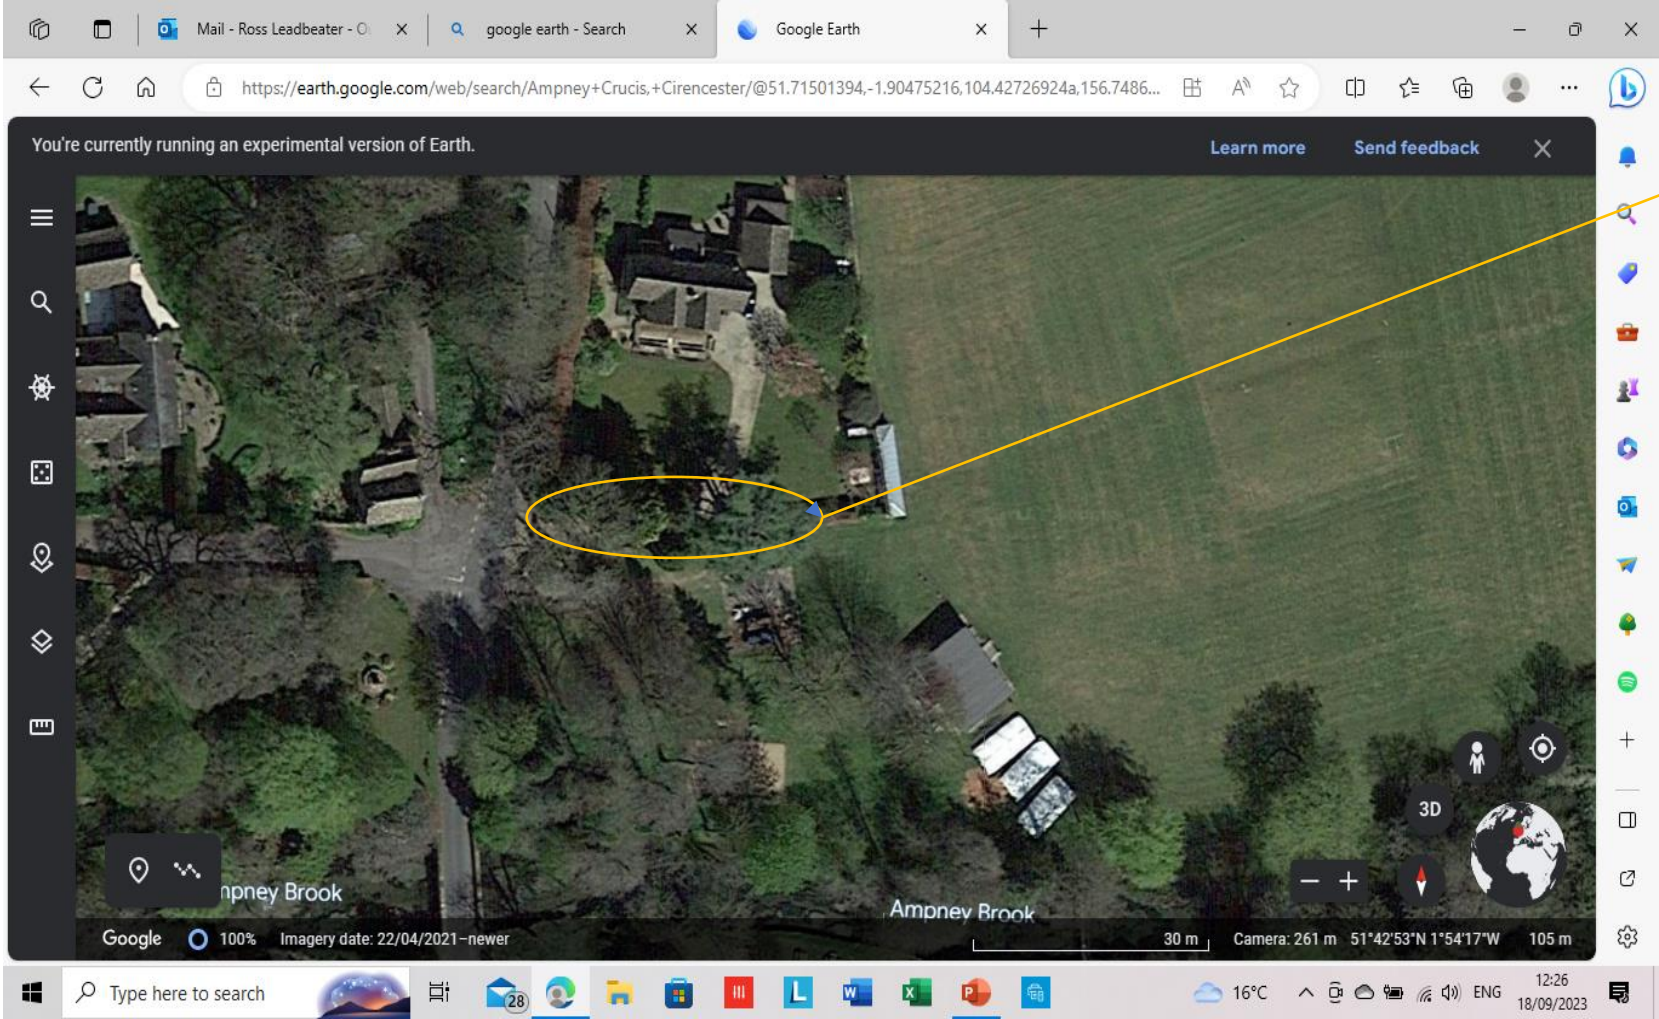

# The Ampney Crucis Cricket Field GL7 5RY

Removal of four  
Cherry trees along the  
boundary line of  
Wickets End Cottage  
and Cricket Ground