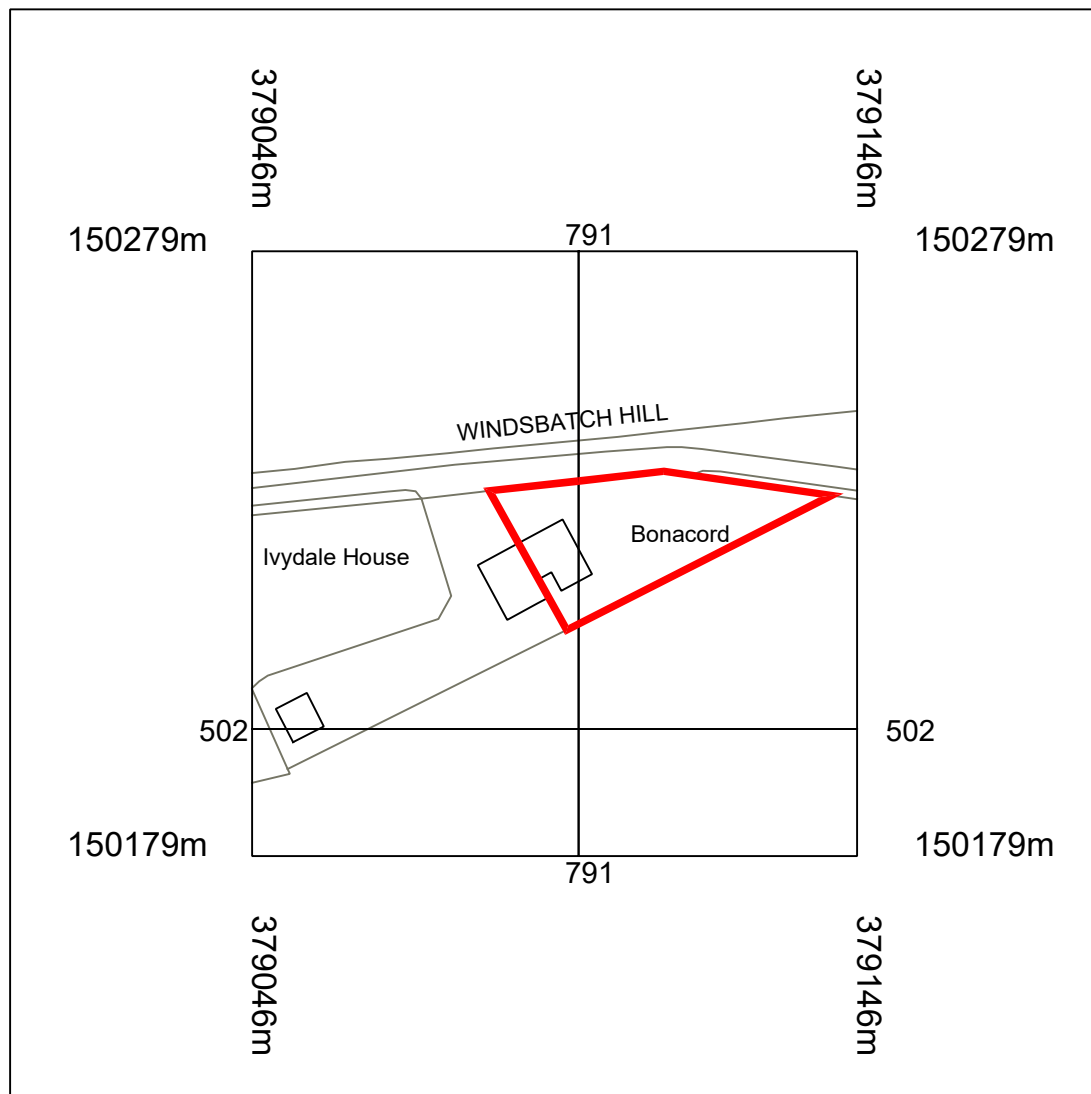

Stanfords VectorMap

Metres

© Crown copyright and database rights 2022 OS 100035409

Reproduction in whole or in part is prohibited

without the permission of Ordnance Survey.

~~Copyright reserved~~ All dimensions to be checked on site Copyright reserved

architects

Carlisle Jessop Llp

Number

1856-L-01

Project

Extension & alterations
Bonacord Cottage, Oldford
Emma Surridge & Dave Gatward

Title

Location Plan

Scale see dwg

Drawn July 2022

Checked