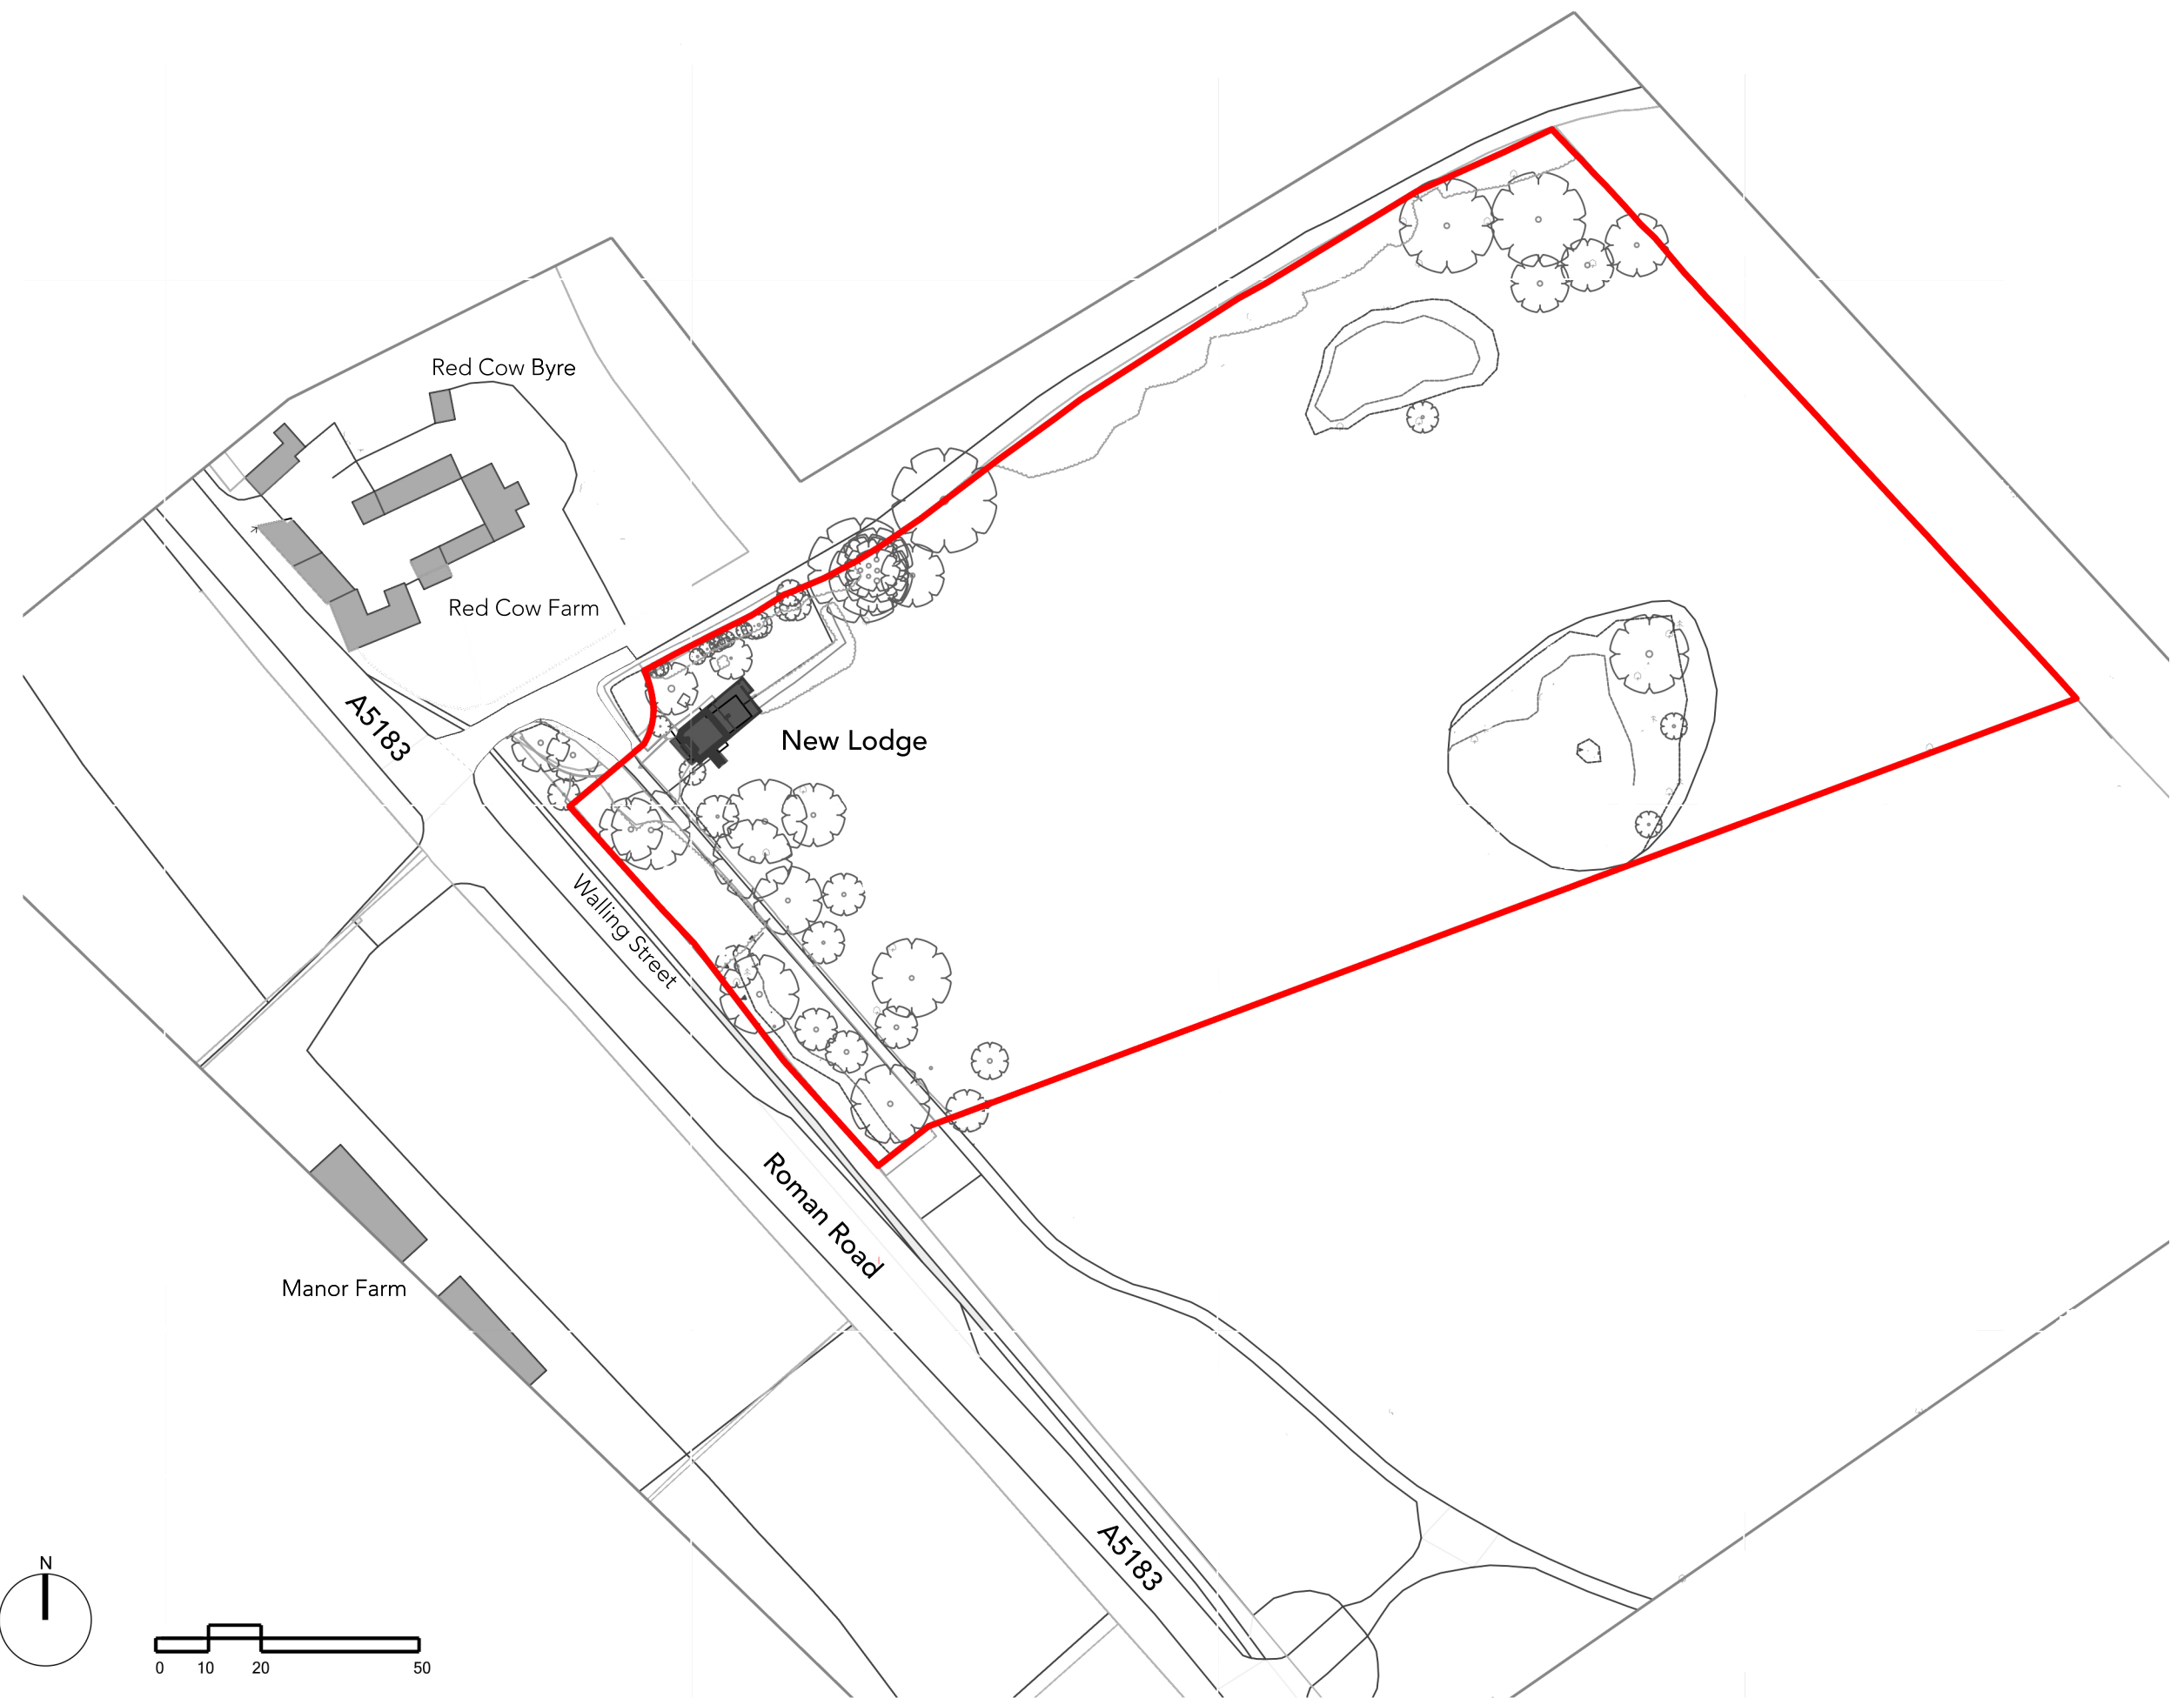

 site application boundary

Planning Submission	date	Rev
Revision description		

bad
 Studio

bad-studio
 one braemar road
 worcester park
 kt4 8sn
 www.bad-studio.uk

Project	New Lodge - Markyate - AL3 8QJ	
Drawing	Location Plan	
Scale	1:1250 @ A3	Date
Job number	2201	Revision
Drawing number	P_00_100_001	Revision