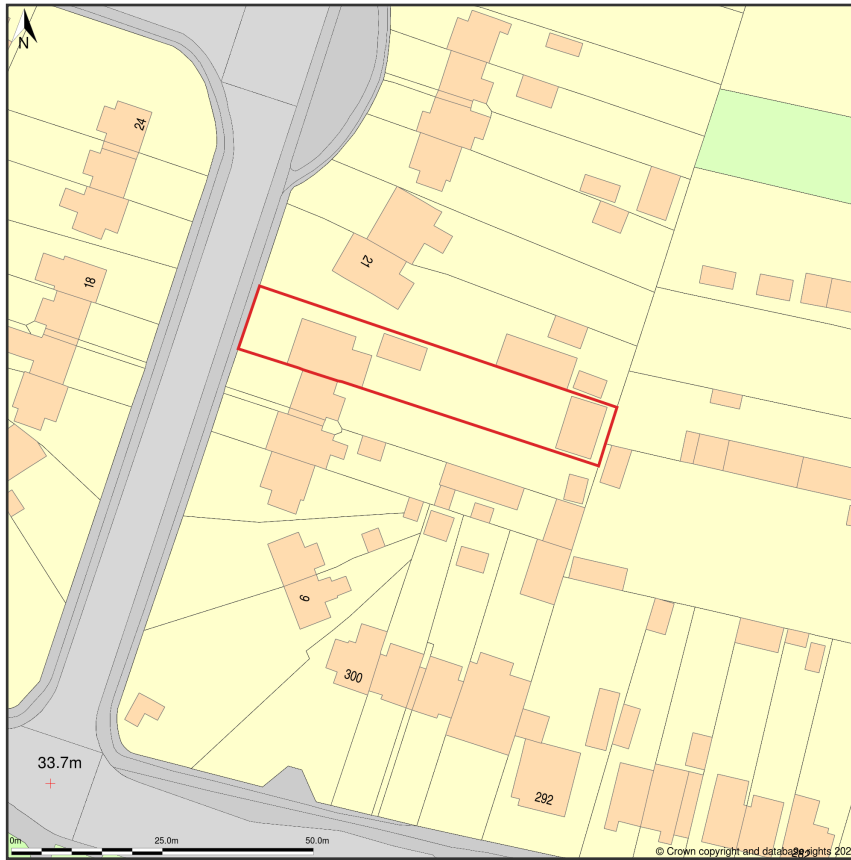

19, Richmond Road, Costessey, Norfolk, NR5 0PG

Location Plan shows area bounded by: 617355.09, 310116.9, 617496.51, 310258.32 (at a scale of 1:1250), OSGridRef: TG17421018. The representation of a road, track or path is no evidence of a right of way. The representation of features as lines is no evidence of a property boundary.

Produced on 13th Sep 2023 from the Ordnance Survey National Geographic Database and incorporating surveyed revision available at this date. Reproduction in whole or part is prohibited without the prior permission of Ordnance Survey. © Crown copyright 2023. Supplied by www.buyaplan.co.uk a licensed Ordnance Survey partner (100053143). Unique plan reference: #00841029-0E4BBC.