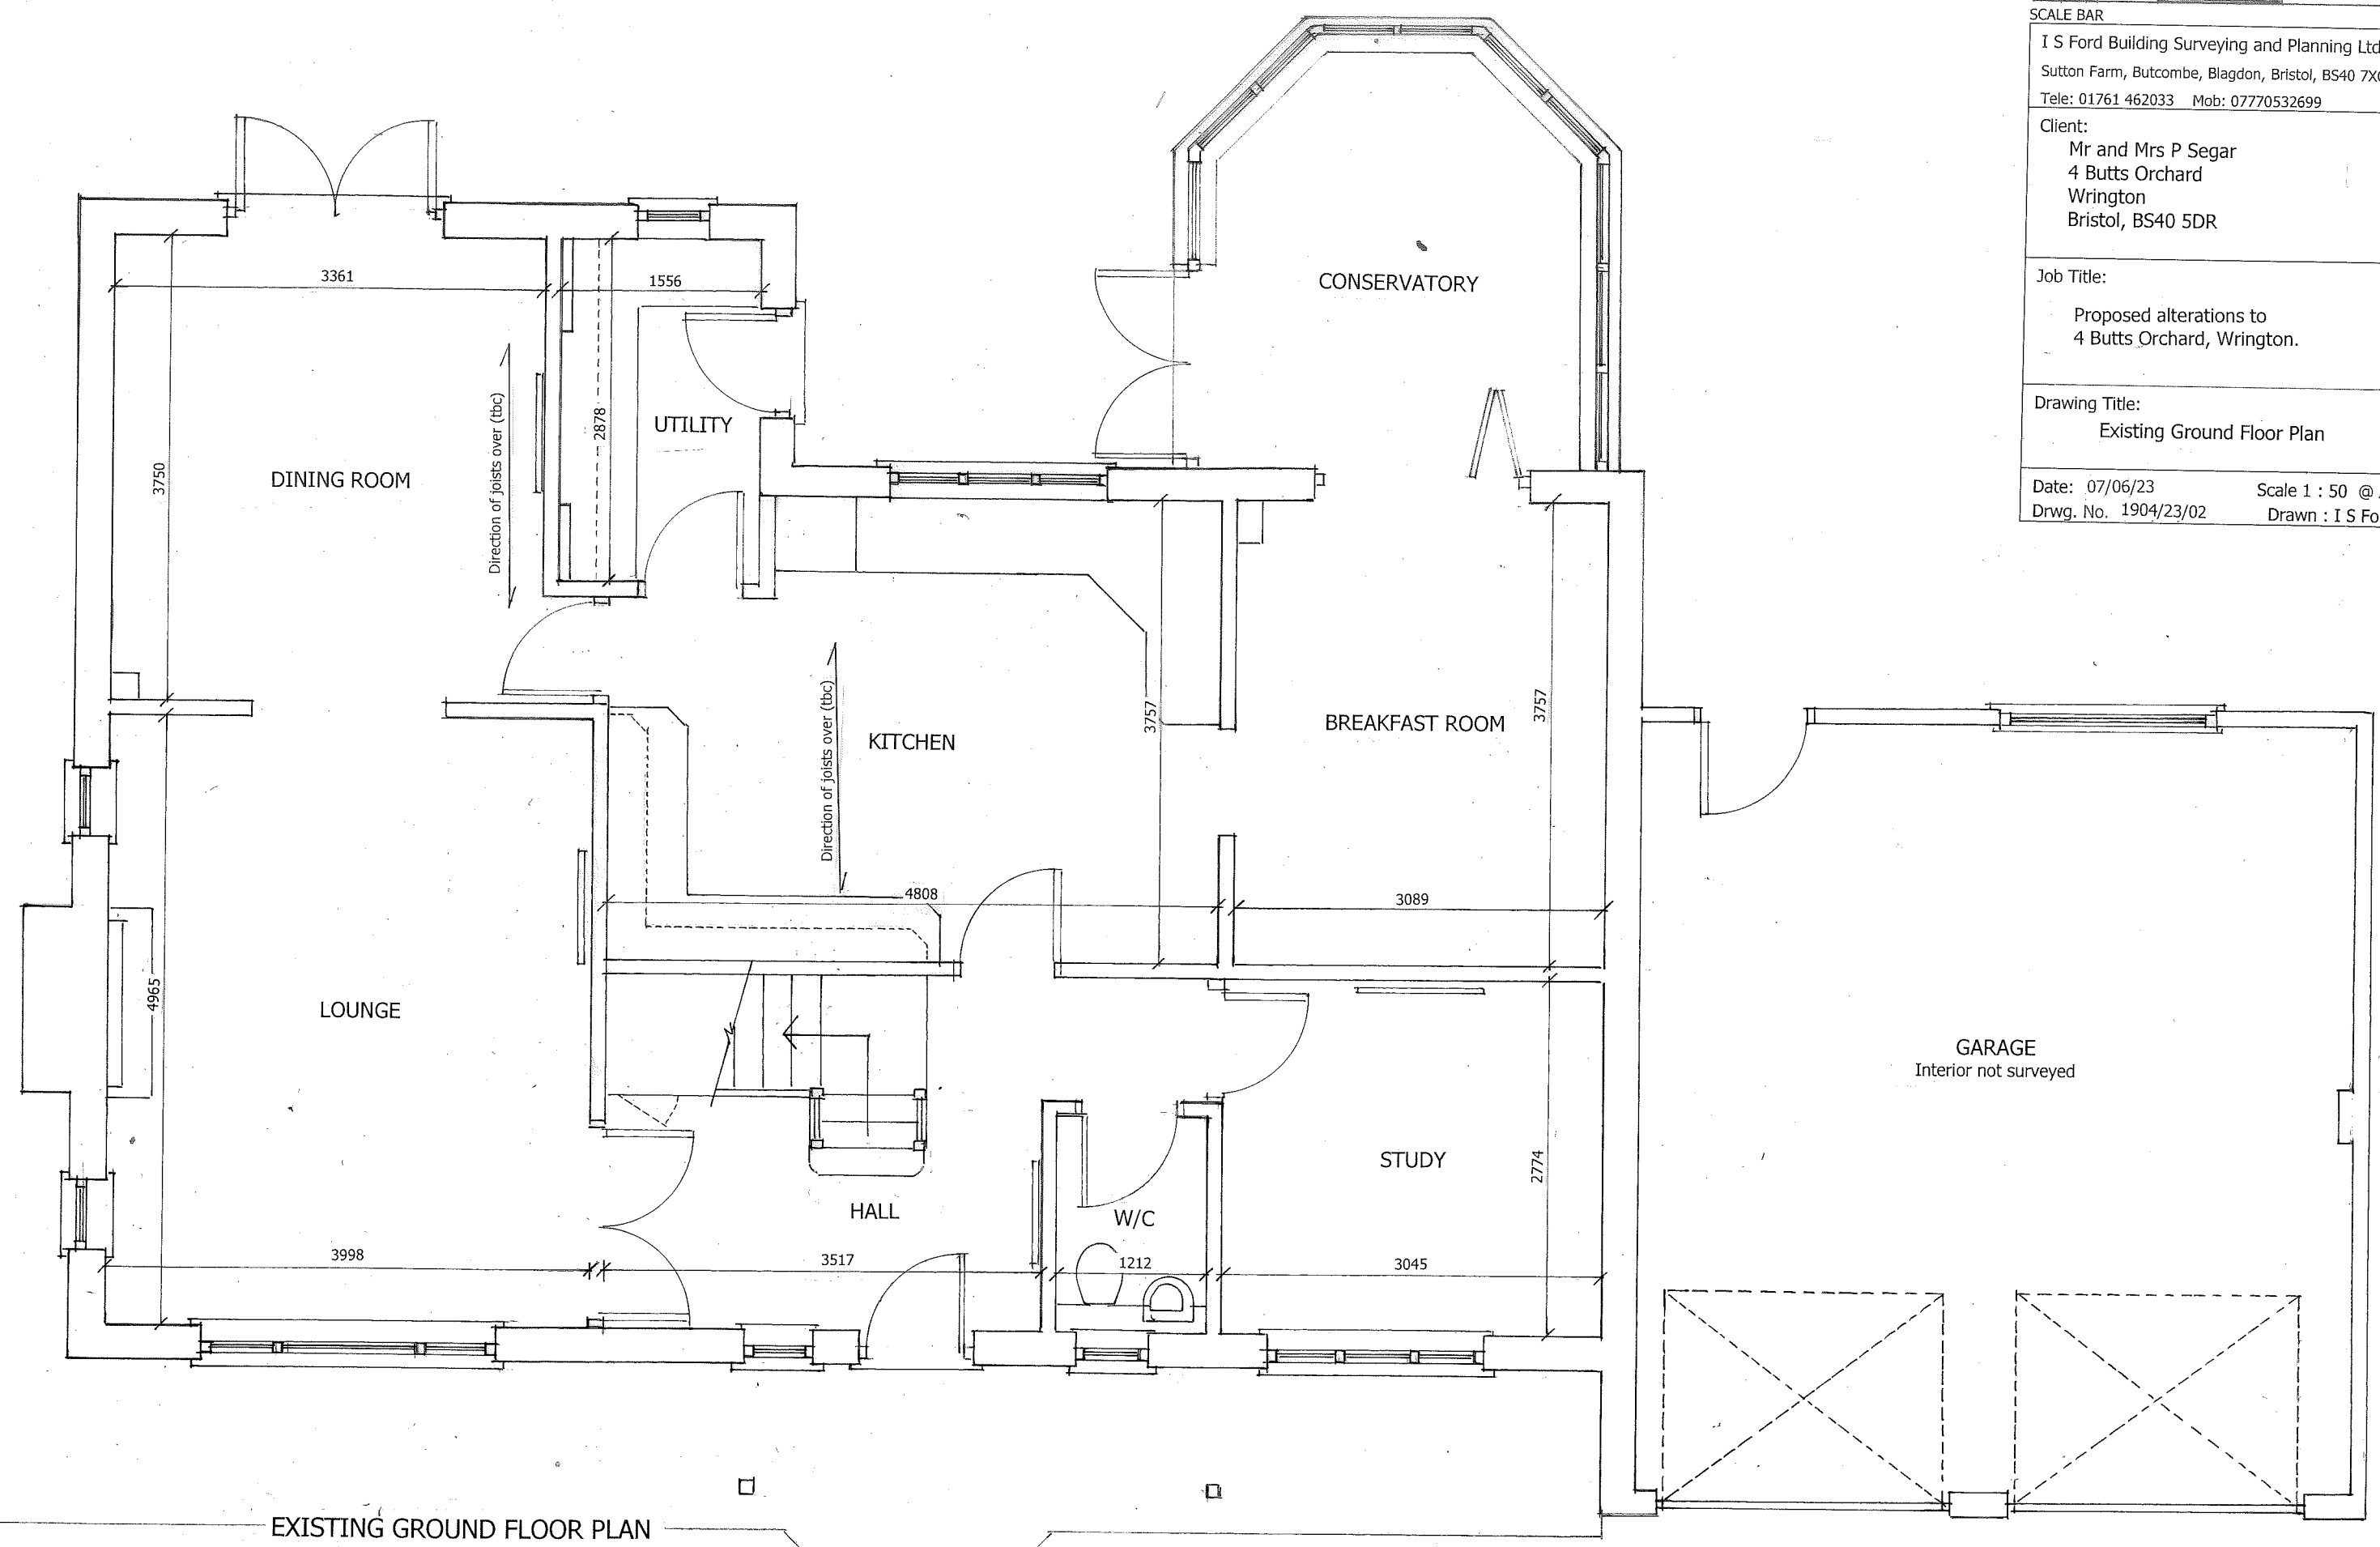

Job Title:
Proposed alterations to
4 Butts Orchard, Wrington.

Drawing Title:
Existing Ground Floor Plan

Date: 07/06/23 Scale 1 : 50 @ A3
Drwg. No. 1904/23/02 Drawn : I S Ford

EXISTING GROUND FLOOR PLAN

Note: Dimensions to be checked on site and discrepancies reported to I S Ford. Do not scale from plans