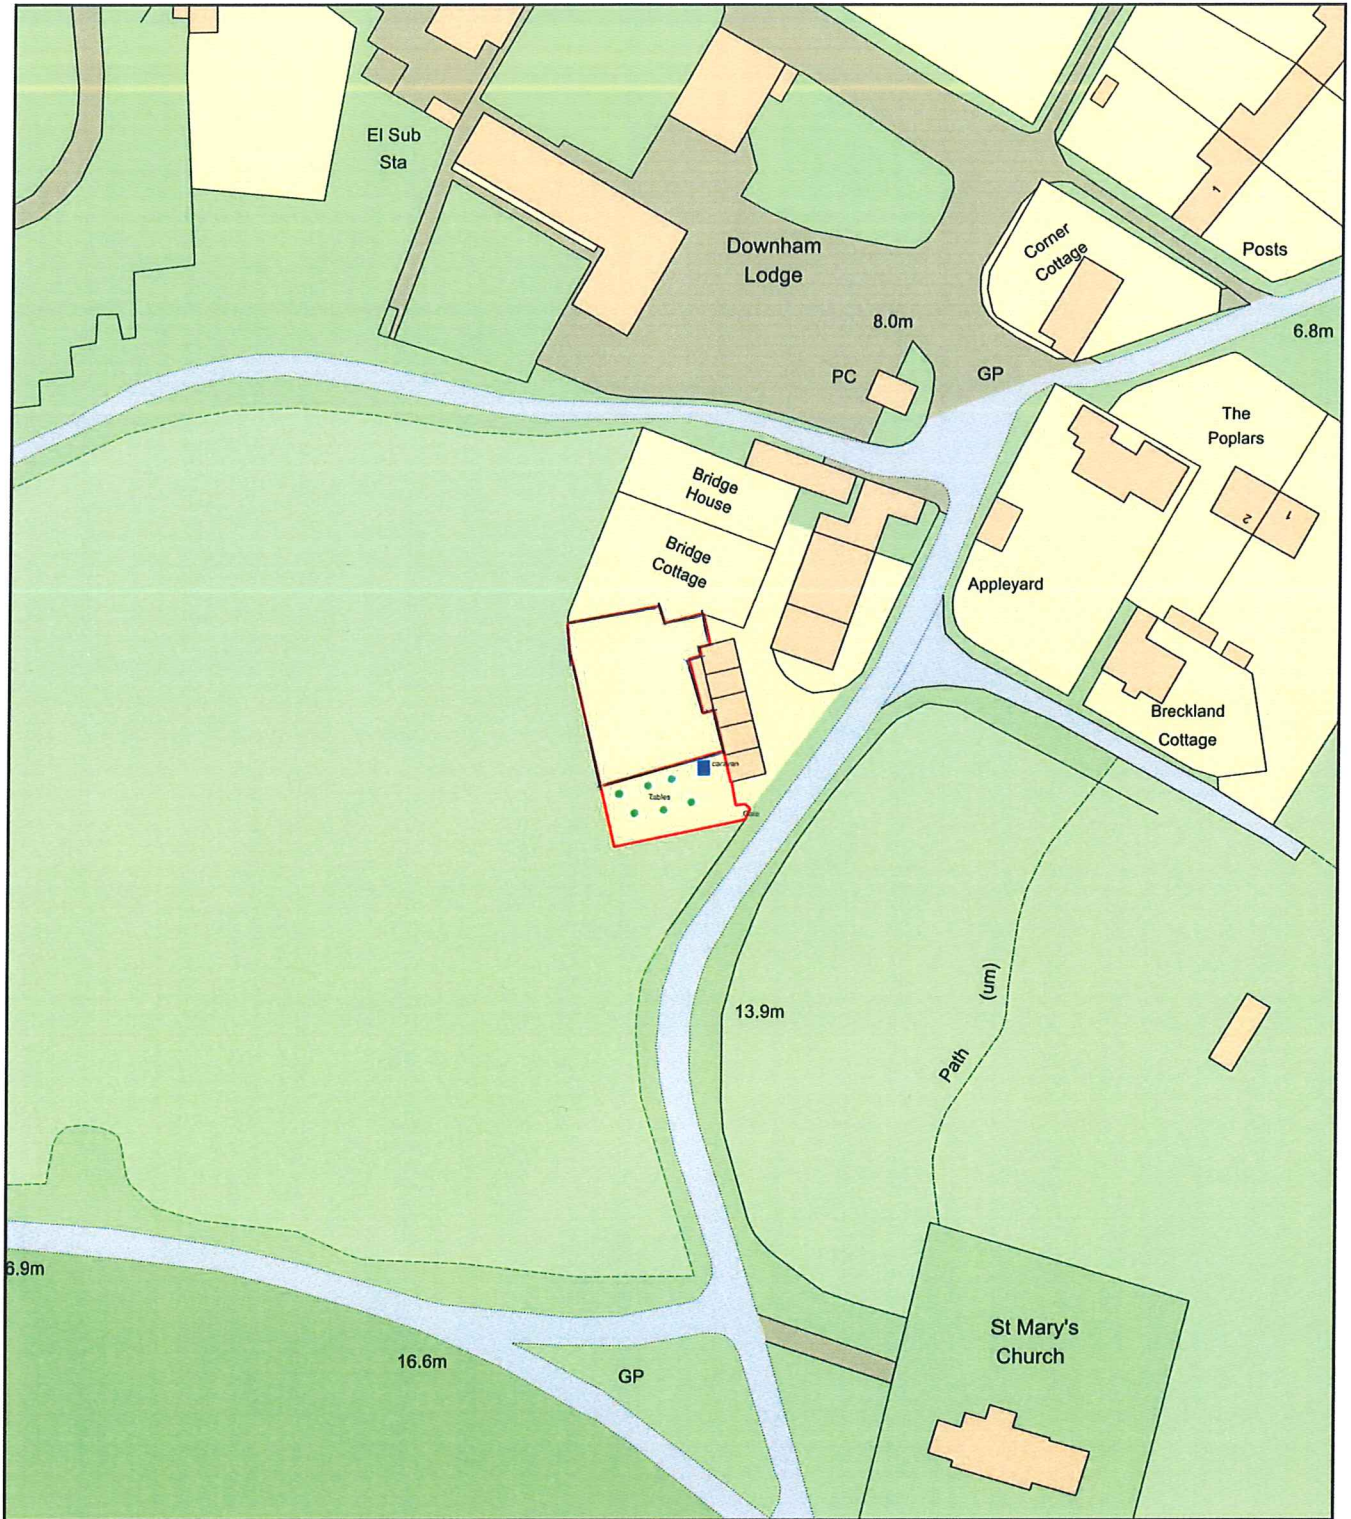

# Afternoon Tea - Location Plan

Plan Produced for: Colin Young  
Date Produced: 04 Aug 2023  
Plan Reference Number: TQRQM23216155324306  
Scale: 1:1250 @ A4