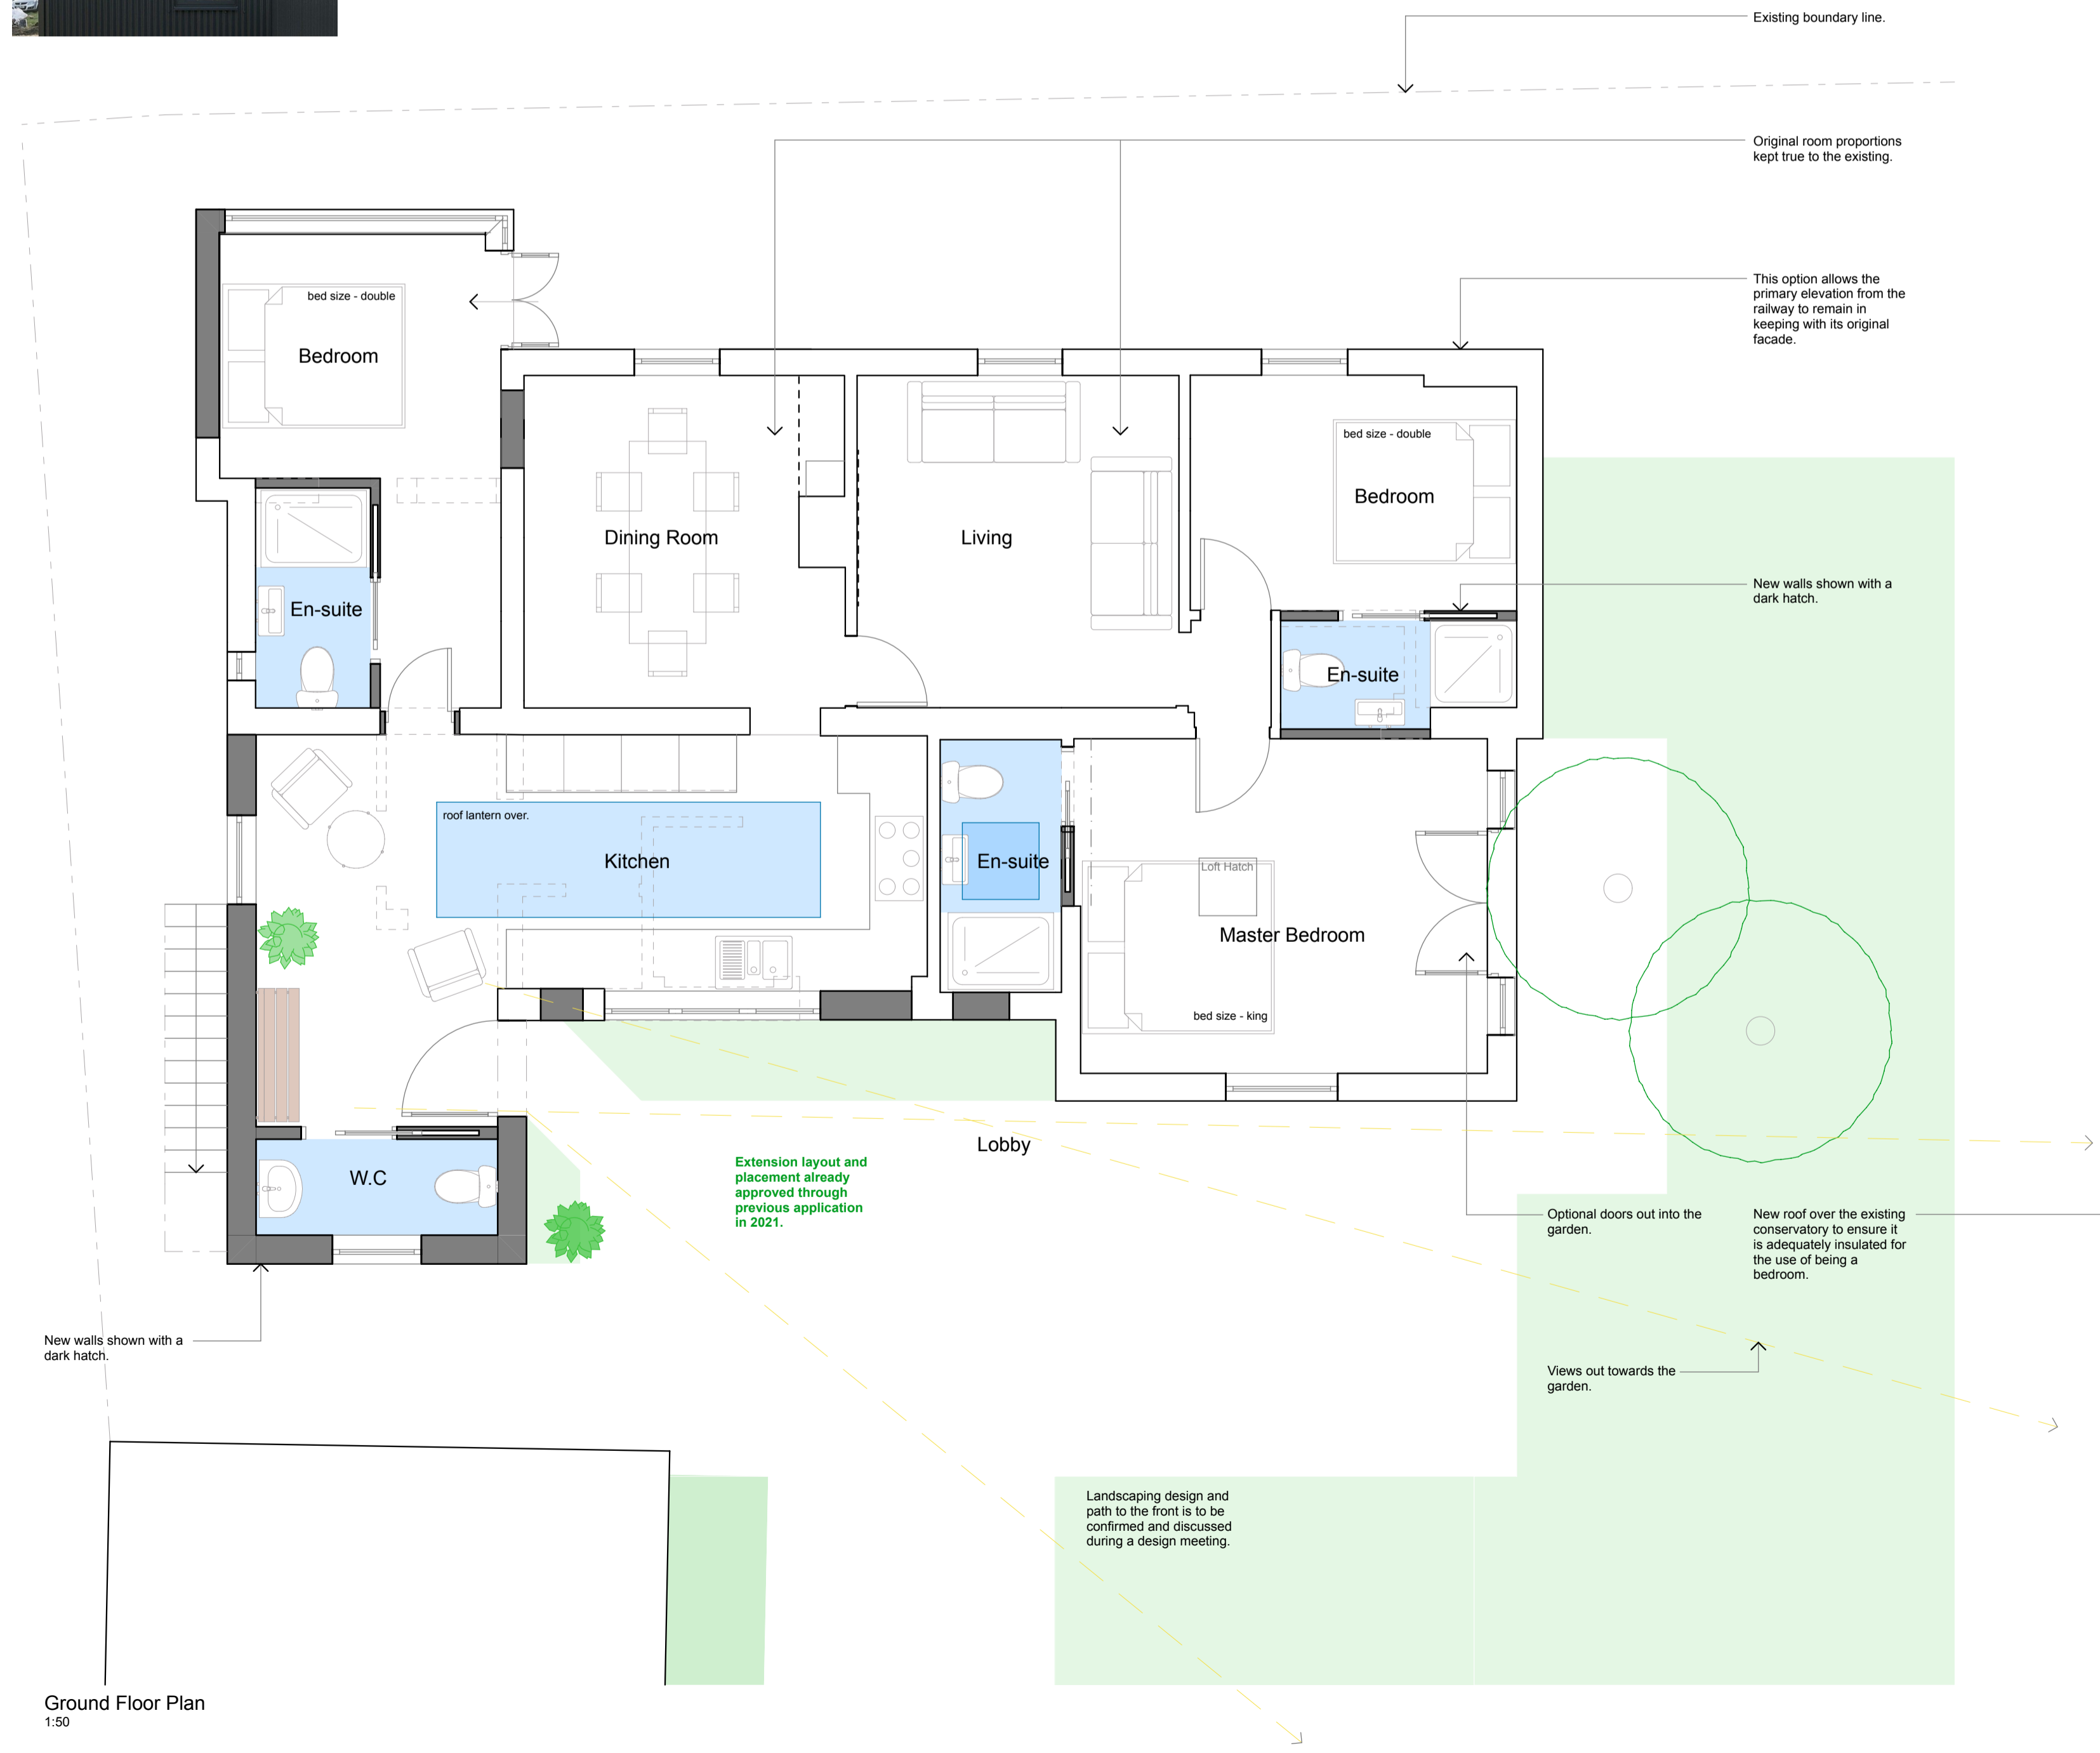

VARIATION APPLICATION.

PLANNING

Note: Drawing not to be scaled. Contact Sterne Design for any additional dimensions needed.

Amendments:
Revision A - Area for star gazing added and re-issued on 2nd Nov 2021.
Revision B - Wall material cladding change shown as per client request. 12.07.23.
Revision C - window alterations following meeting on site. 23.08.23.

Job Title: Proposed extension & alterations to Keepers Cottage, Kelling Heath, Hollgate Hill, Norfolk, NR25 7ER.
Client: Mr & Mrs Bell
Drawing Title: Proposed Drawing (A1 paper size)

STERNE
DESIGN
Architecture | Design | Studio

Drawn: Luke Sterne
Job no. 21.62.43
Date: 27.10.2021
Drawing no. PL01
Rev. D