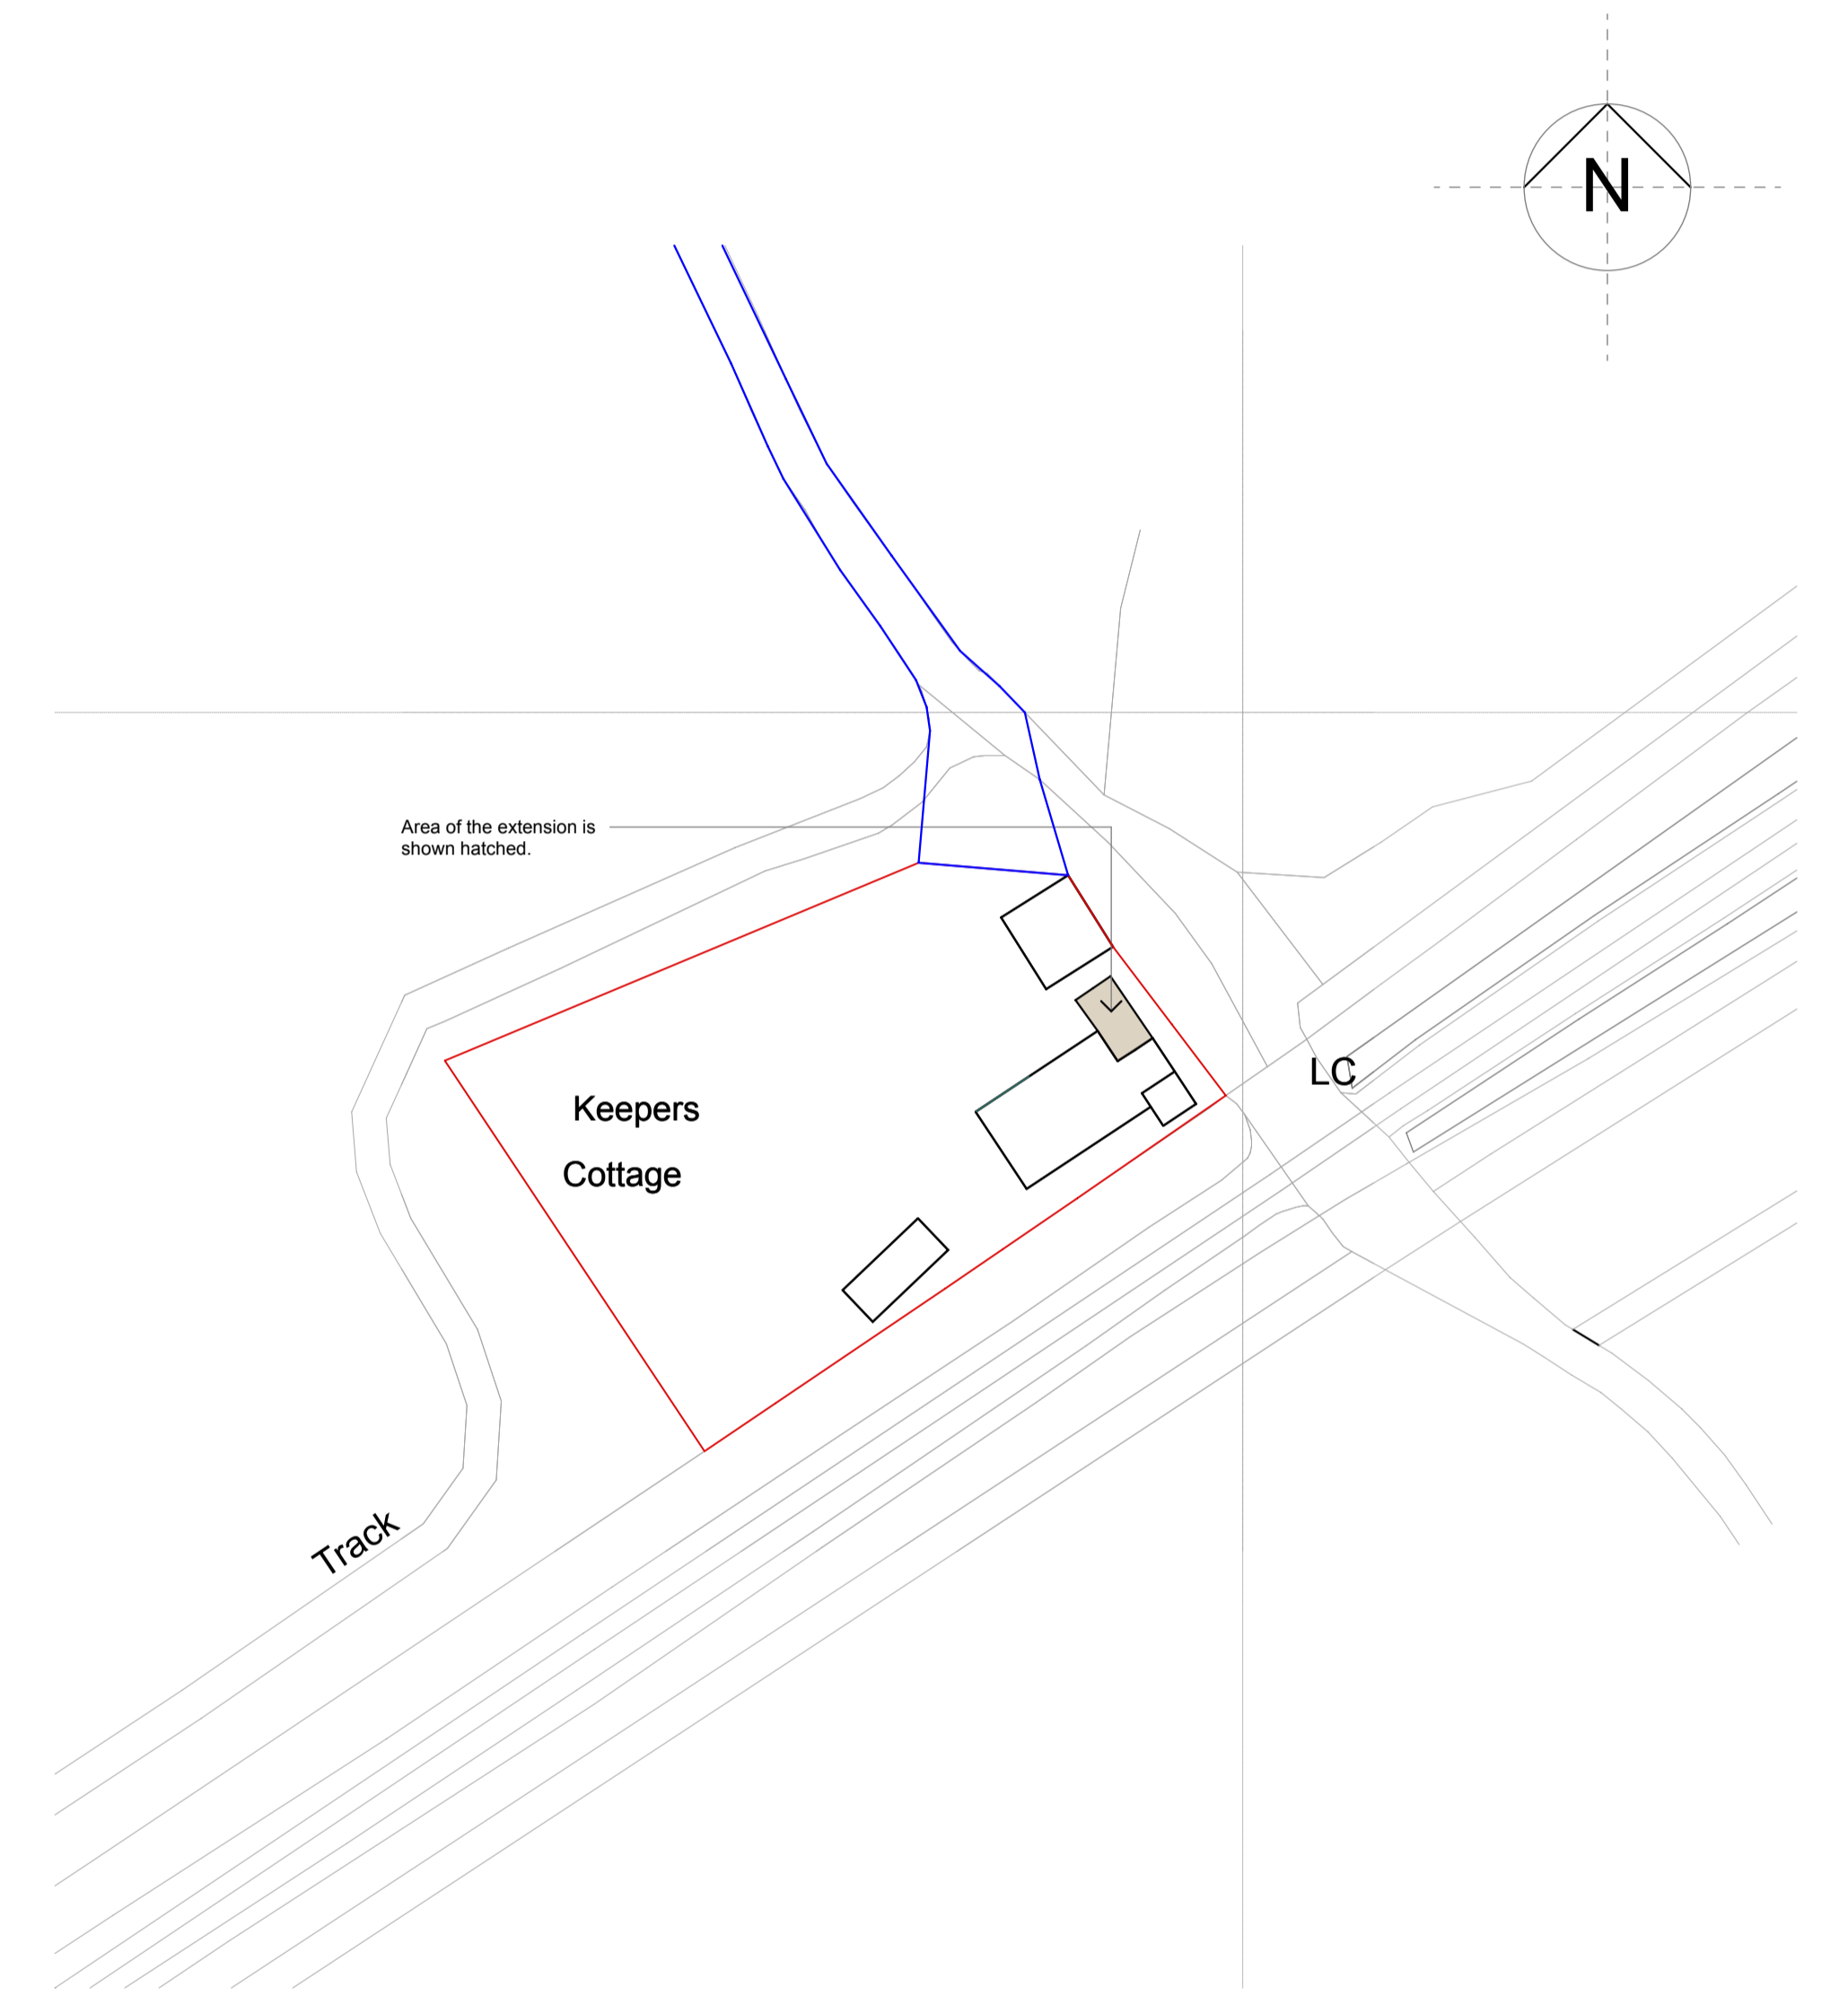

Site Plan - Proposed
1:500

P
L
A
N
N
I
N
G

Amendments:

Client: Mr & Mrs Bell

Drawing Title: Proposed Drawing (A1
paper size)

STERNE

DESIGN

Architecture | Design | Studio

Drawn: Luke Sterne

Job no. 21.62.43

Date: 27.10.2021

Drawing no. PL02

Rev.