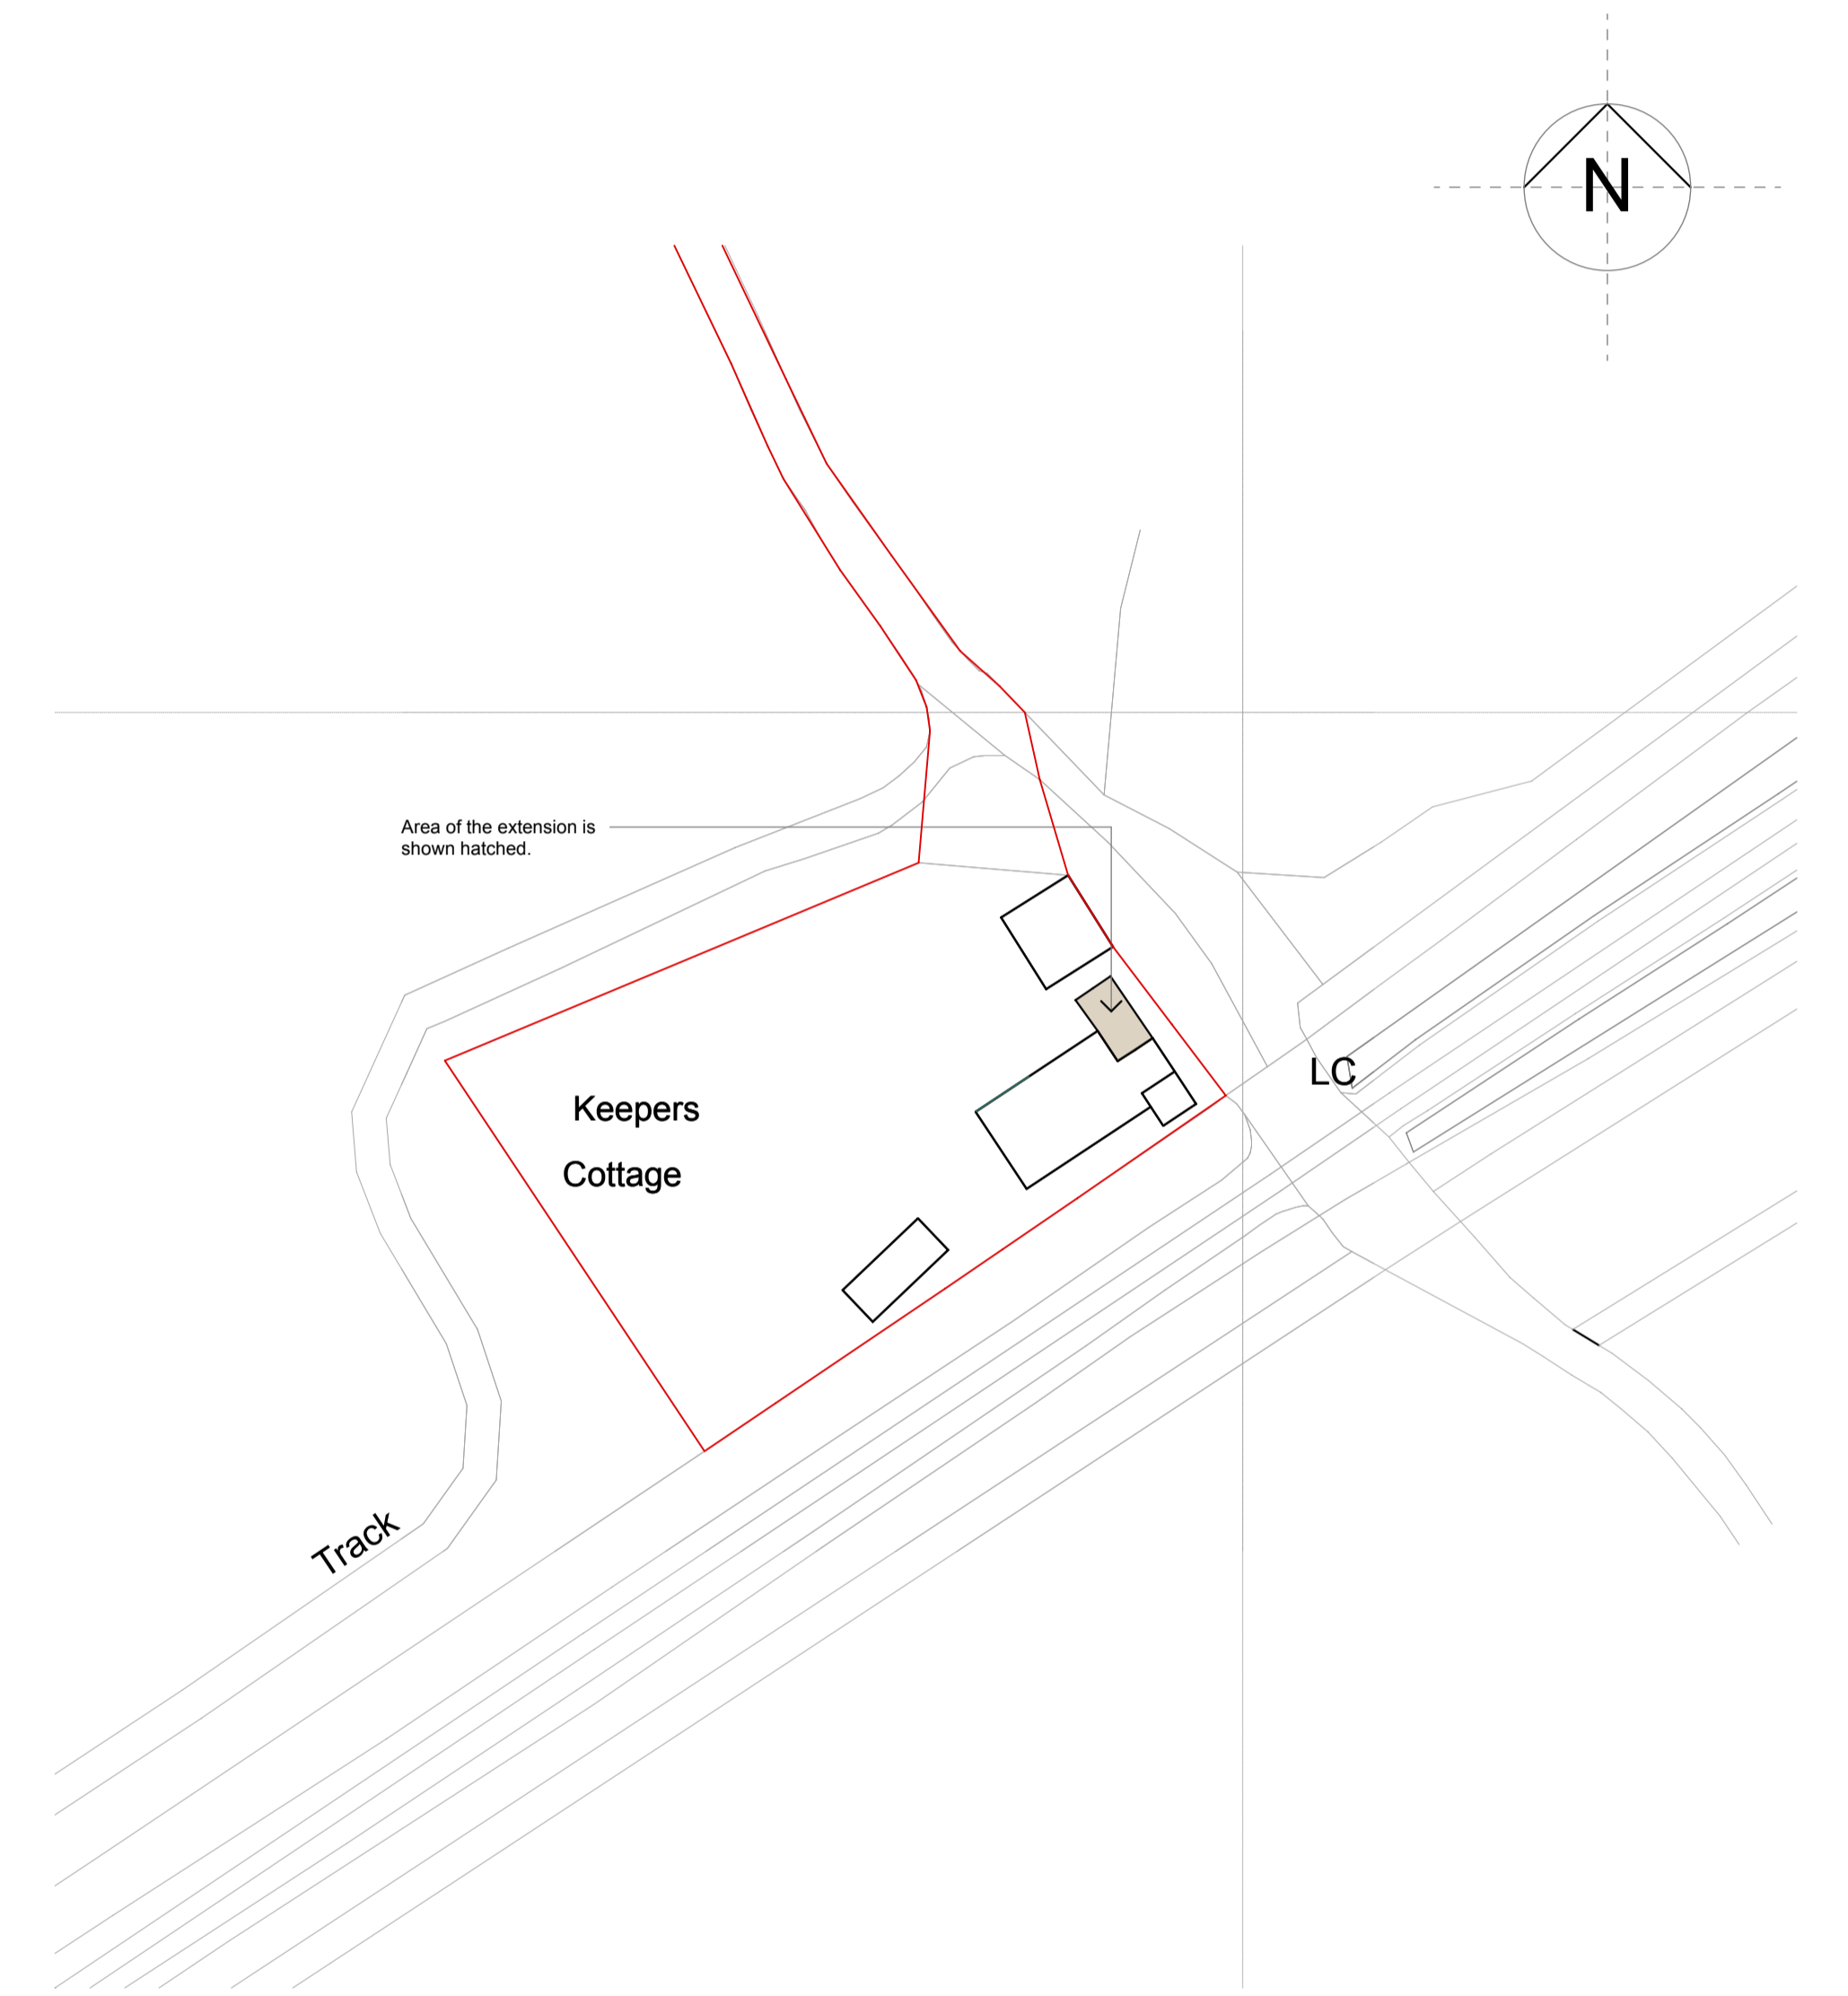

Site Plan - Proposed
1:500

P
L
A
N
N
I
N
G

Amendments:
Revision A - Planning request line colour change, 22.09.23.

Client: Mr & Mrs Bell
Drawing Title: Proposed Drawing (A1 paper size)

STERNE
DESIGN
Architecture | Design | Studio