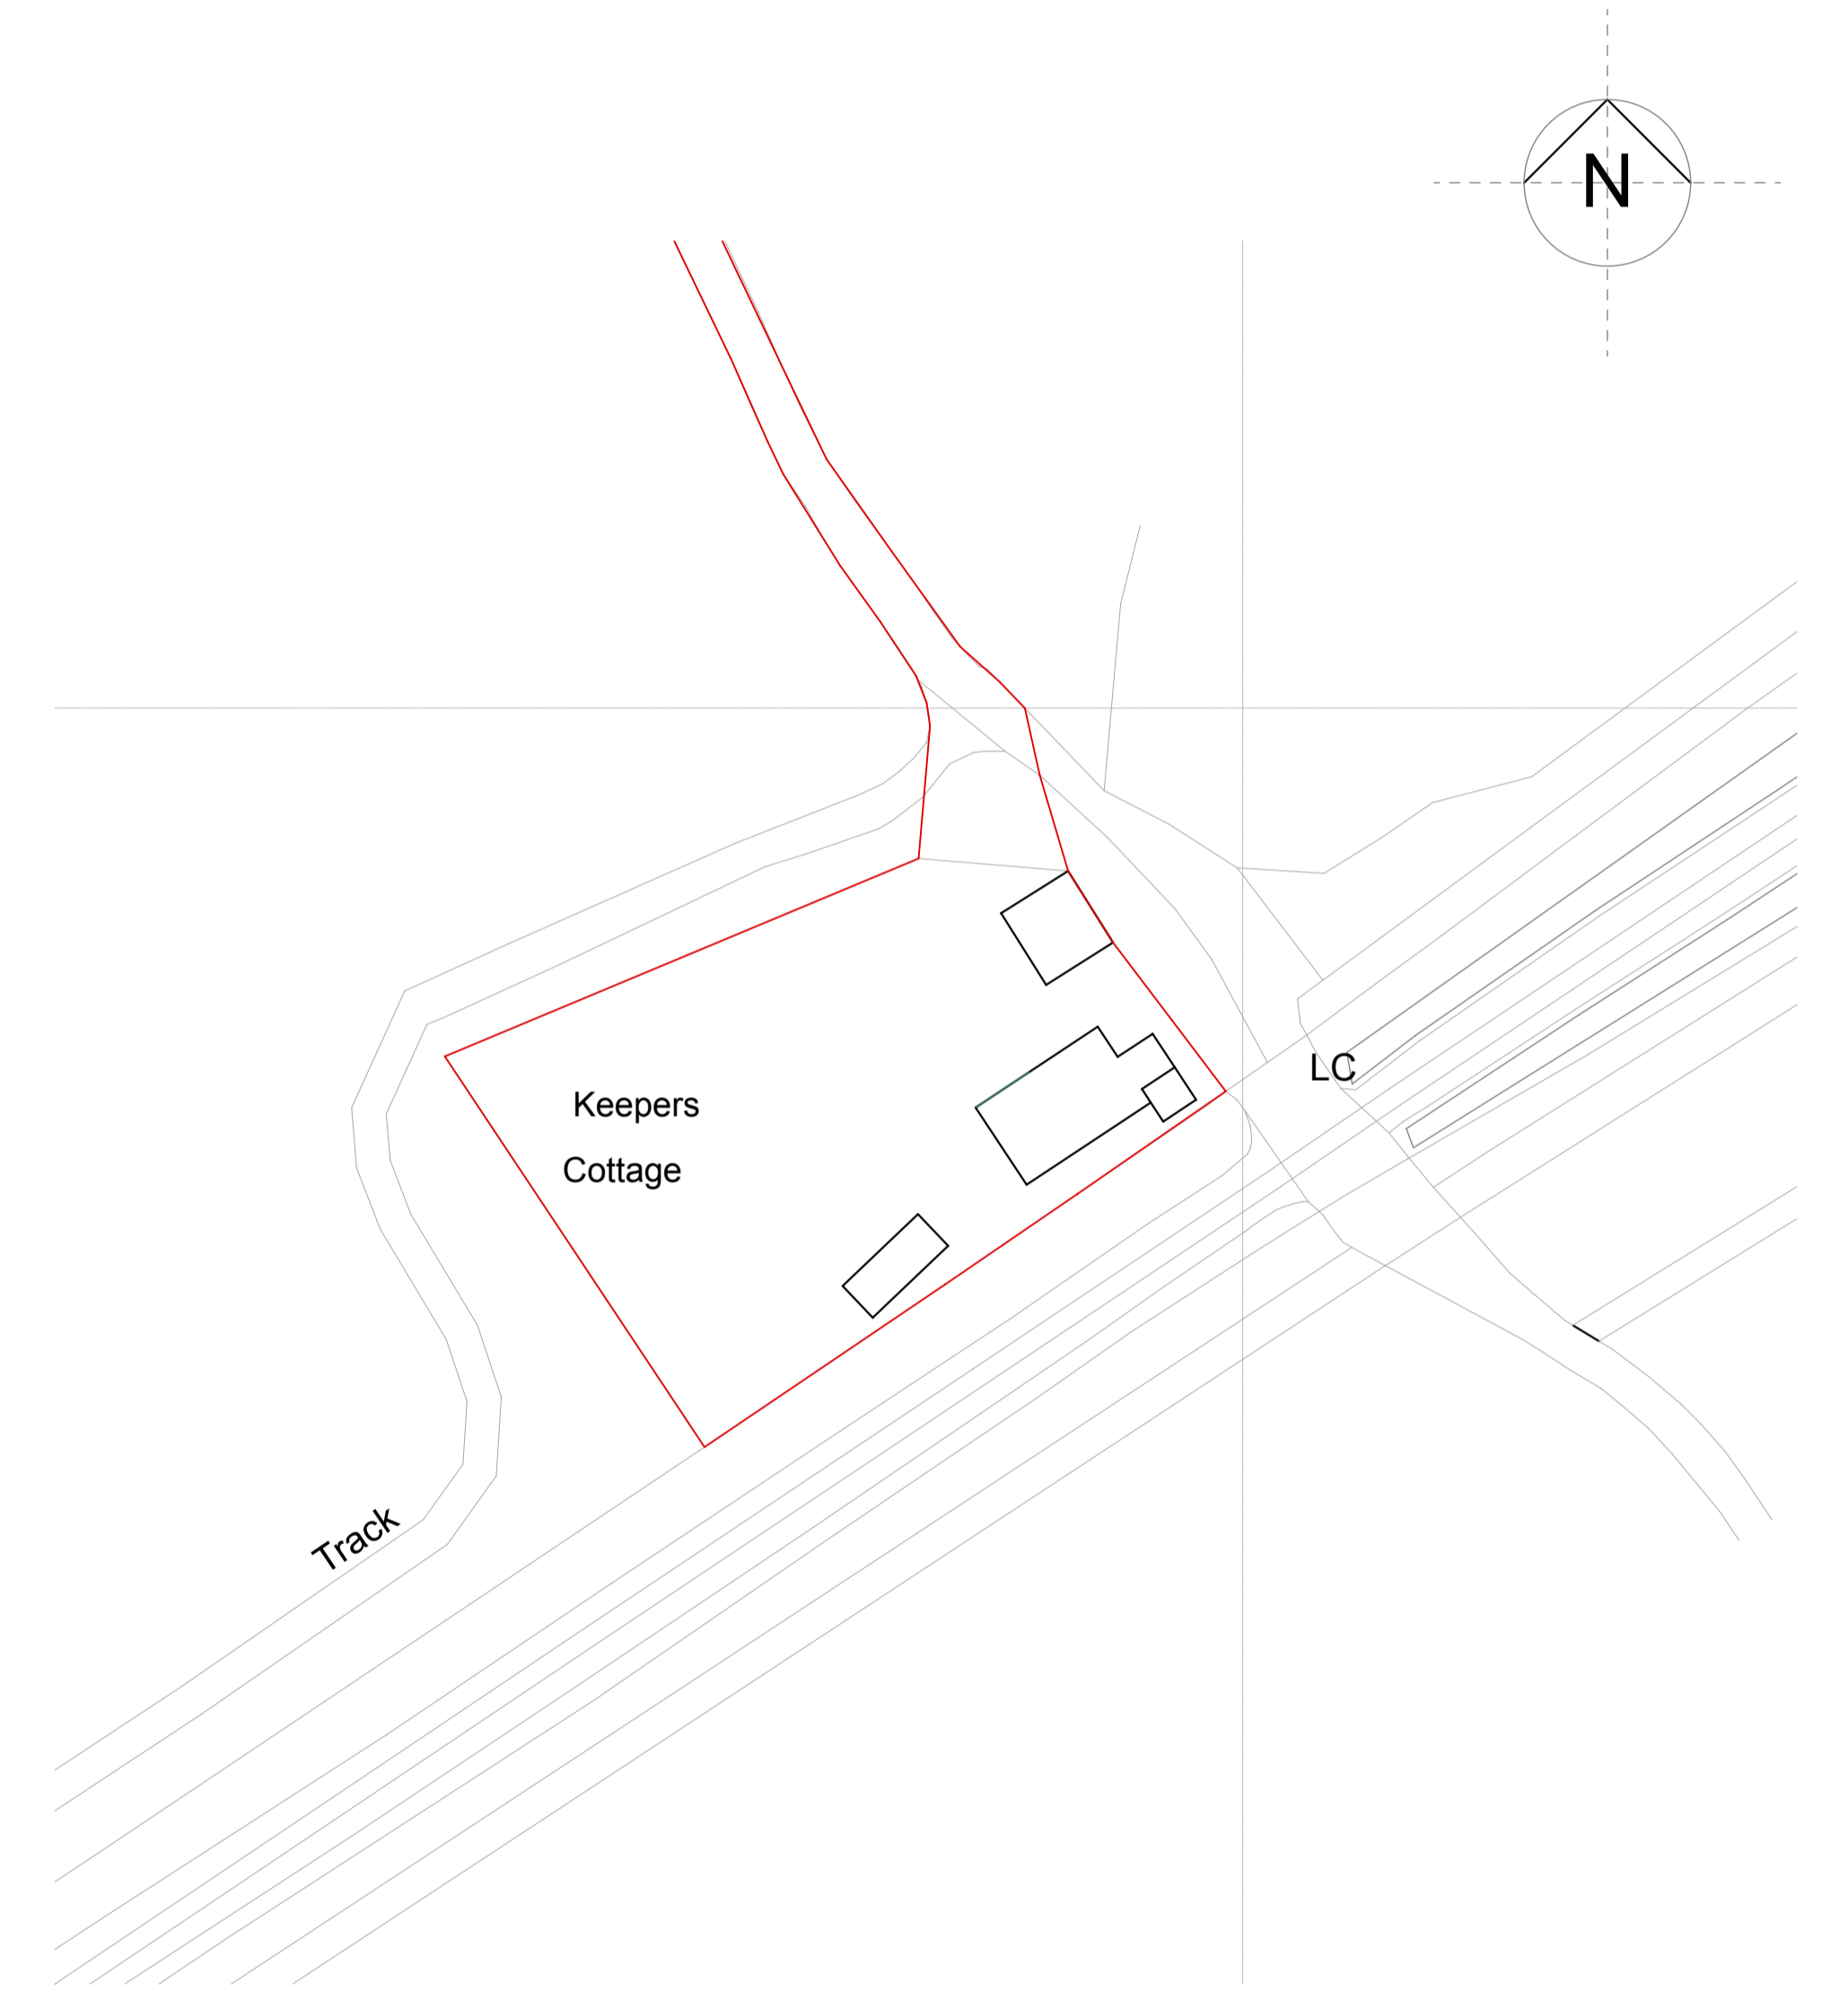

Existing Location Plan
1:1250

Existing Site Plan
1:500

E X I S T I N G

Note: Drawing not to be scaled. Contact Sterne Design for any additional dimensions needed.

Amendments:
Revision A - Planning request line colour change. 22.09.23.

Job Title: Proposed extension & alterations to Keepers Cottage, Kelling Heath, Holgate Hill, Norfolk, NR25 7ER.

Client: Mr & Mrs Bell

Drawing Title: Existing Drawing - OS and Location Plan (A1 paper size)

EXIS **STERNE**
DESIGN
Architecture | Design | Studio

Drawn: Luke Sterne
Job no. 21.62.43
Date: 04.07.2021
Drawing no. EX02
Rev.A