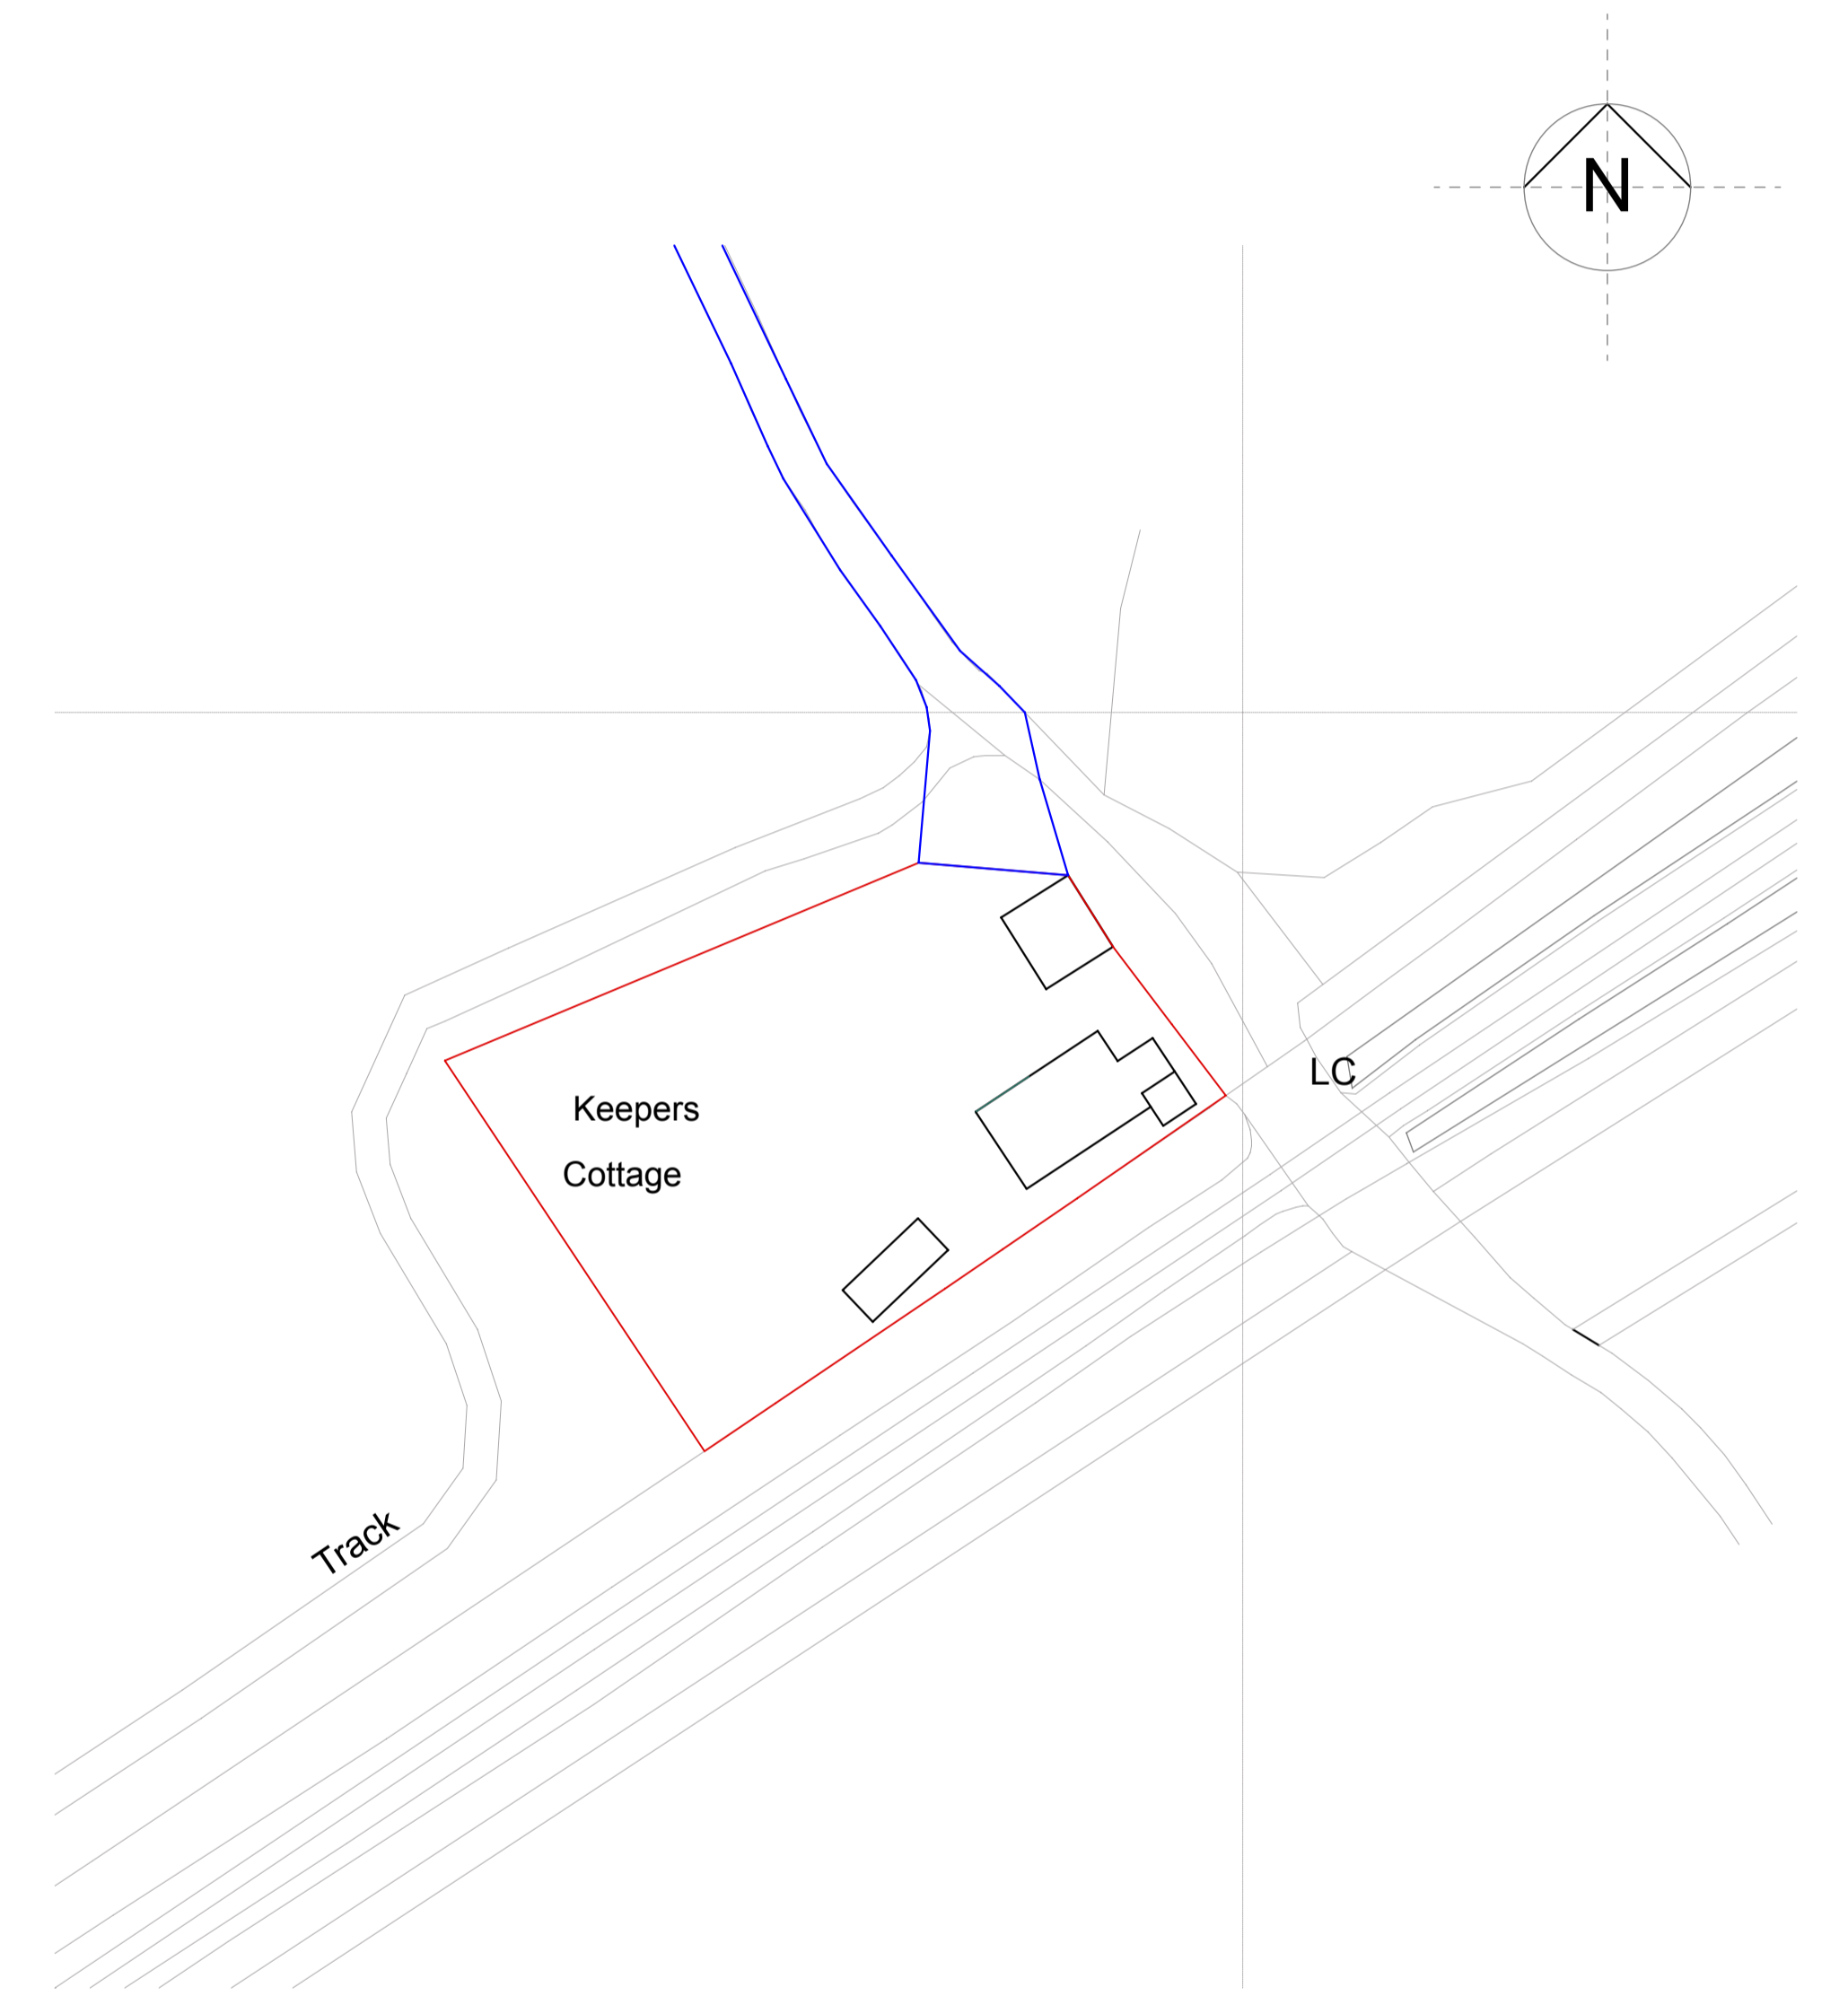

Existing Site Plan
1:500

EXISTING

Amendments:

Client: Mr & Mrs Bell

STERNE
DESIGN
Architecture | Design | Studio