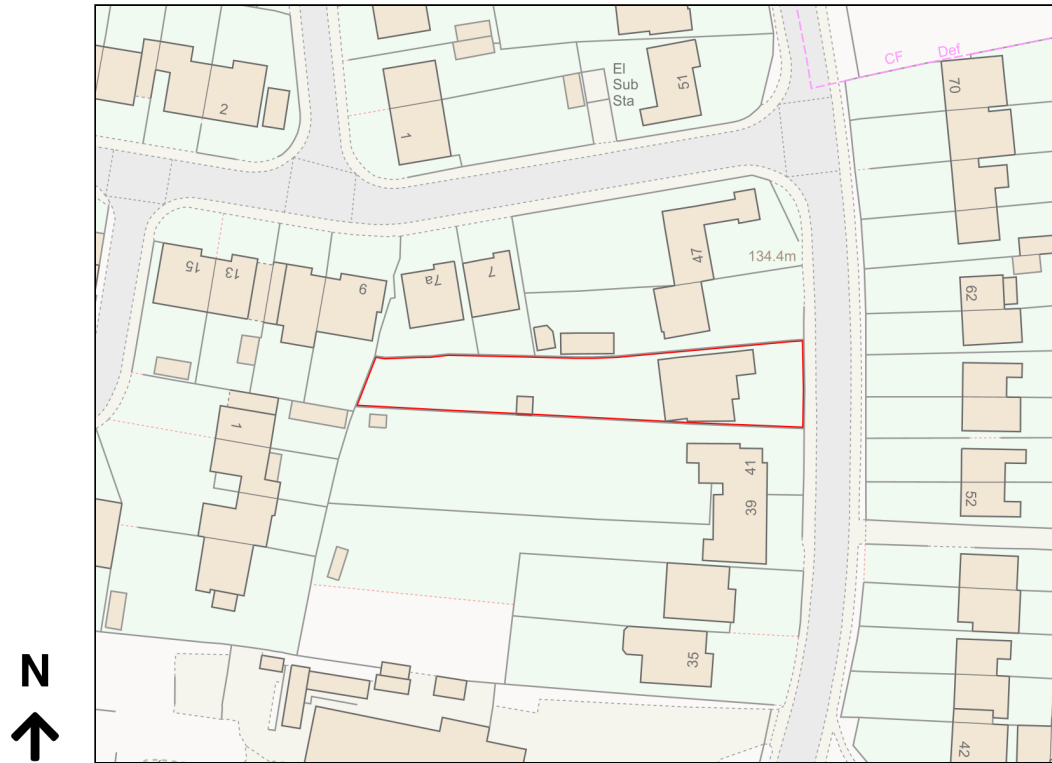

Location Plan

Site Address: 43, Rugeley Road, Burntwood, WS7 9BE

Date Produced: 22-Sep-2023

Scale: 1:1250 @A4

Planning Portal Reference: PP-12478250v1