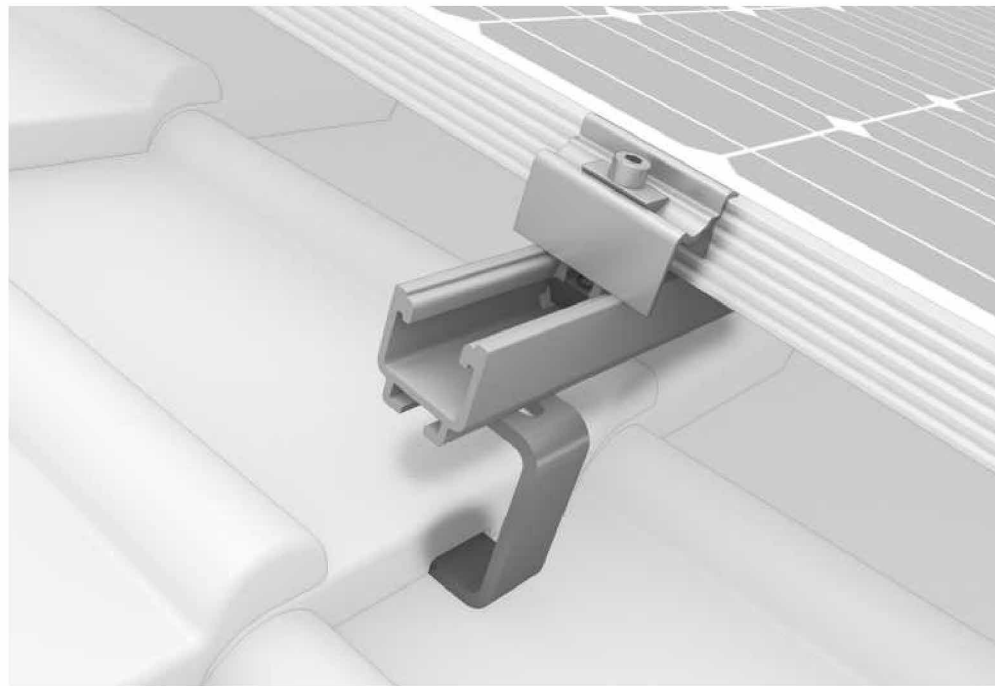

Typical Mounting Detail

1:20

Example Installation Photos

K2 roof hook will aluminium rails to mount panels

K2 tile mounting example installation

Spirit Energy

44 Portman Road, Reading, Berkshire, RG30 1EA
Telephone: 01189514490 Fax: 01189514499

SITE

Littlemore Mental Health Centre
OX4 4XN

DESCRIPTION

Mounting Details and Example
Installation

CLIENT

Oxford Health NHS Foundation Trust
Littlemore Mental Health Centre
Sandford Road
Oxford
OX4 4XN

DATE	22/06/2022	SCALE	1:20@A3
------	------------	-------	---------