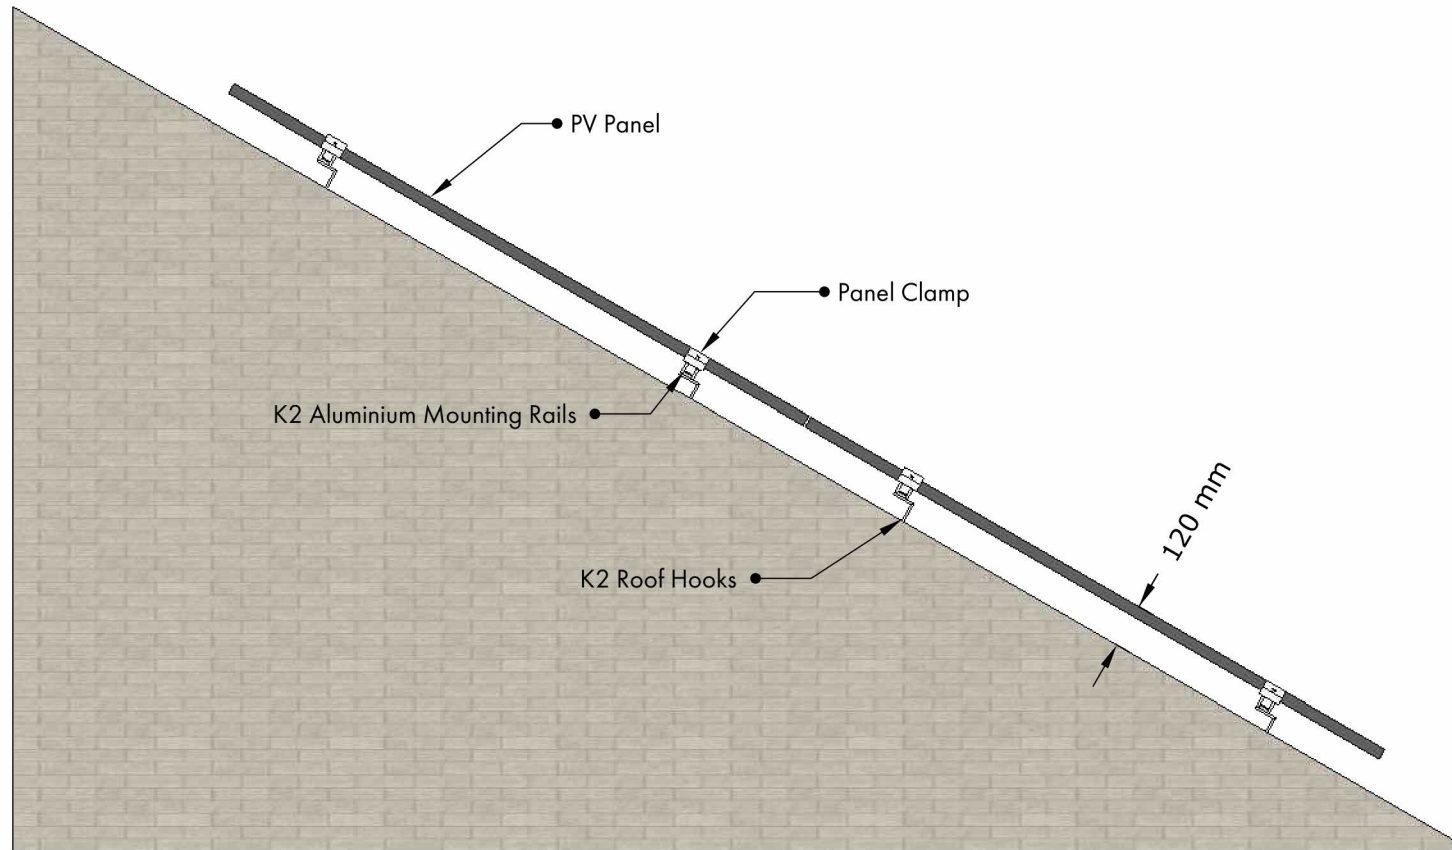

Typical Mounting Detail

1:20

Example Installation Photos

K2 roof hook will aluminium rails to mount panels

K2 tile mounting example installation

Spirit Energy

44 Portman Road, Reading, Berkshire, RG30 1EA
Telephone: 01189514490 Fax: 01189514499

SITE

Littlemore Mental Health Centre
OX4 4XN

DESCRIPTION

Mounting Details and Example
Installation

CLIENT

Oxford Health NHS Foundation Trust
Littlemore Mental Health Centre
Sandford Road
Oxford
OX4 4XN

DATE	22/06/2022	SCALE	1:20@A3
------	------------	-------	---------

DRAWN	CN	DRAWING NO.	31435-1-8	REV	A
-------	----	-------------	-----------	-----	---