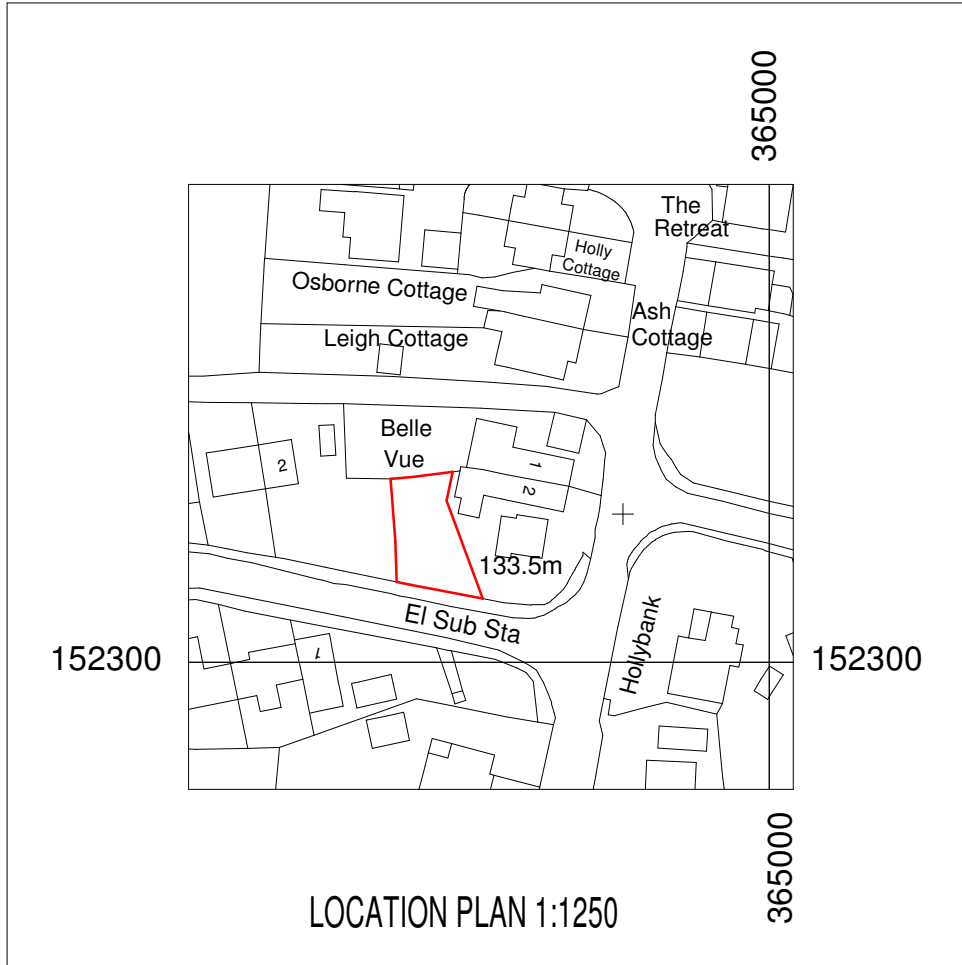

Stanfords Planning Map Data

Production Date: 5th September 2023. 12 month licence

Top Left: 364904 152379 Bottom Right: 365004 152279

© Crown copyright and database rights 2023 Ordnance Survey OS100035409

Reproduction in whole or in part is prohibited without the permission of Ordnance Survey

Rev	Date	Details	Ref
PROJECT:			
2a Upper Pitching Chilcompton Radstock BA3 4HS			
LOCATION PLAN			
CLIENT: K M Homes Ltd			
SCALE: 1:1250@ A4		DRAWING NO:	
DATE: SEPT 2023		2020/BELLEVUE/08	
DRAWN: m. bissex			
LITTLEBROOK HOUSE MEADOW VIEW RADSTOCK BA3 3QT Tel: 01761436861 www.mbad.co.uk mbissex@mbad.co.uk			 MATTHEW BISSEX ARCHITECTURAL SERVICES