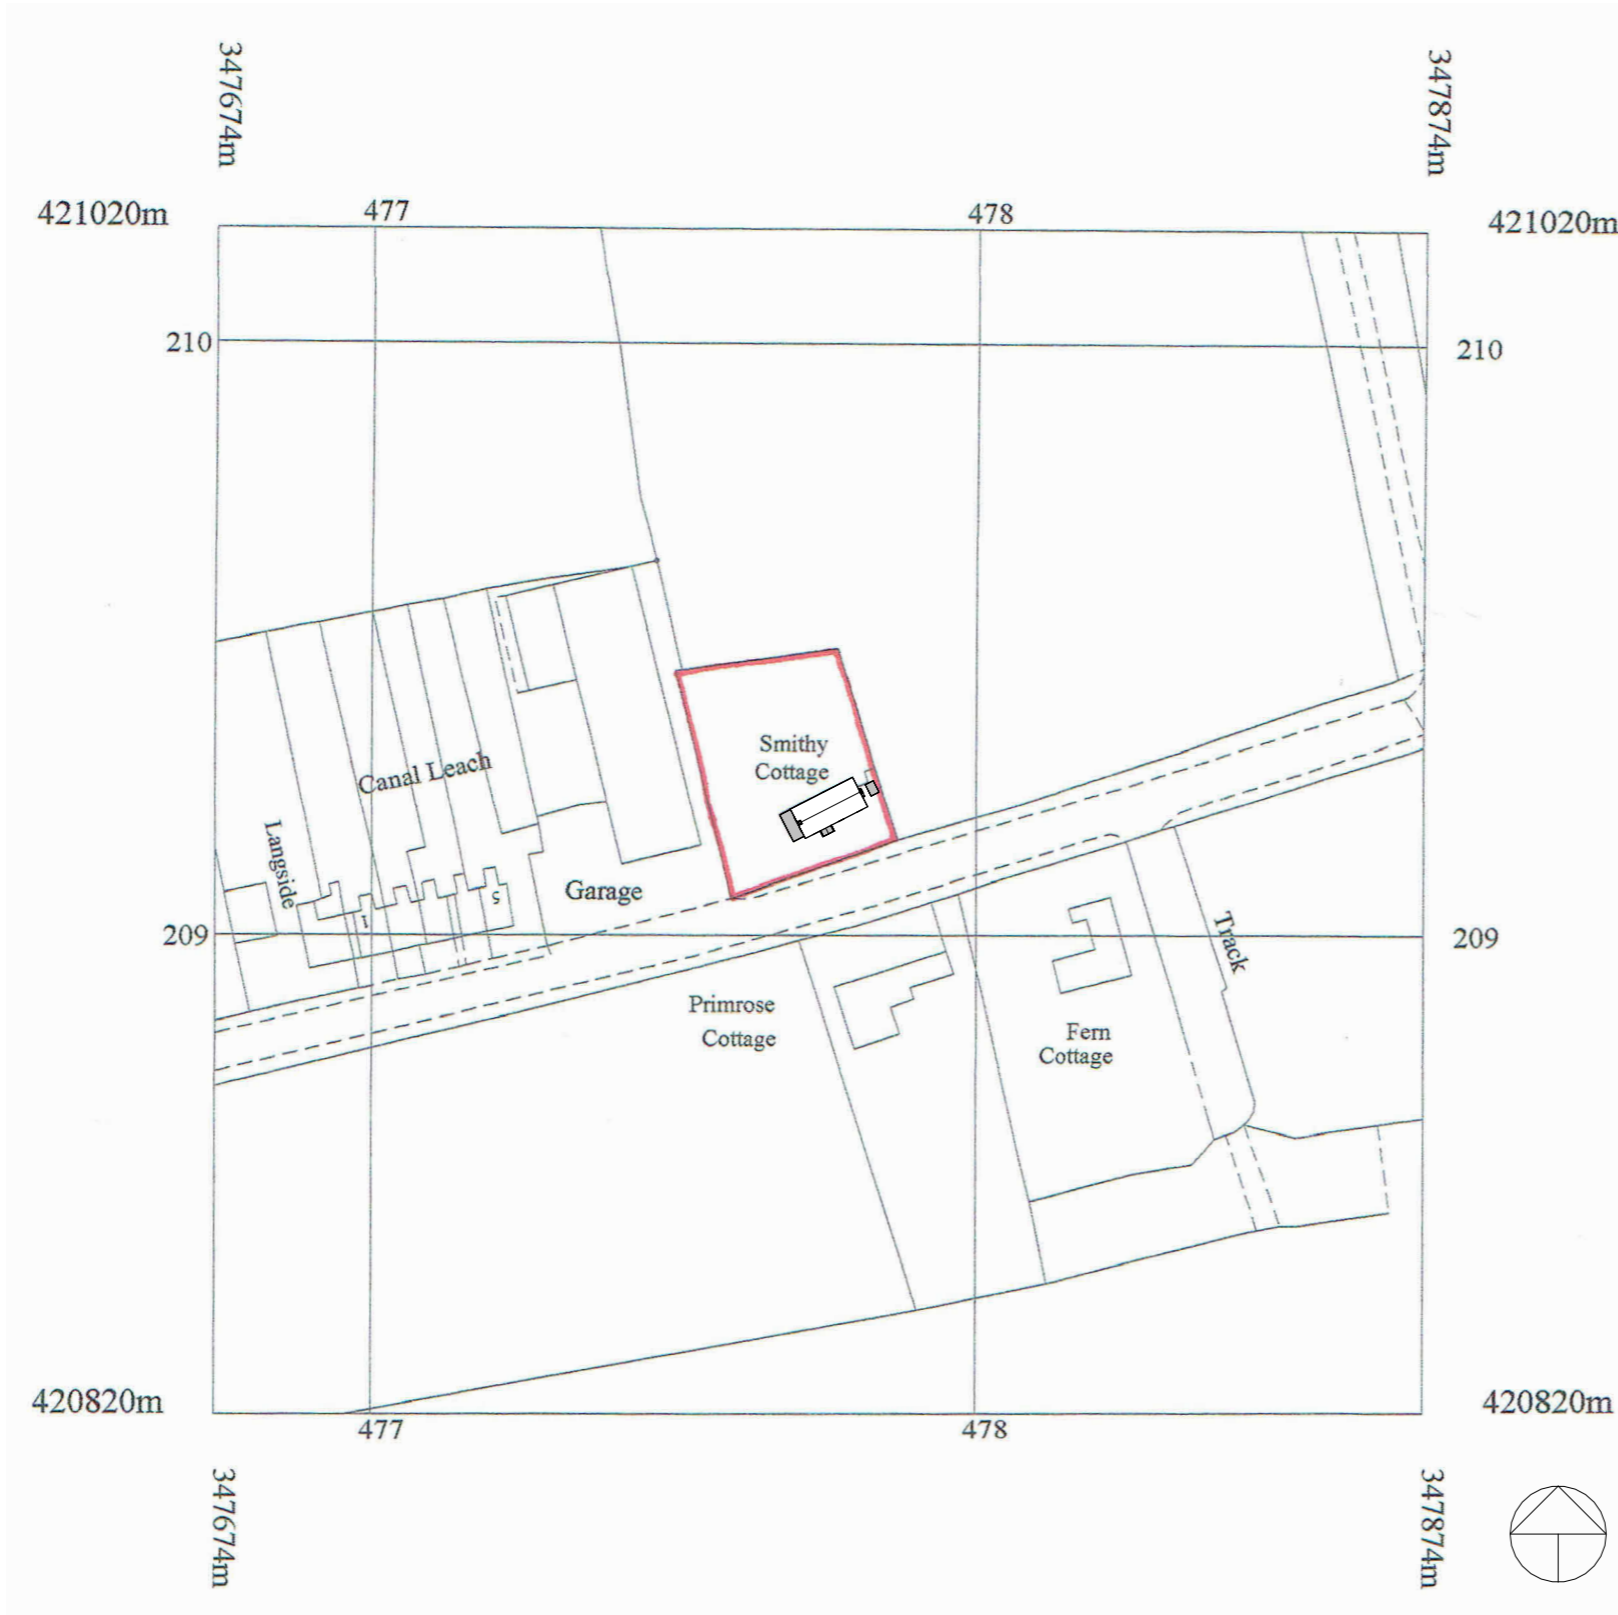

## 1254 - Smithy Cottage

Client Name

Jim Barlow

Project Address

Smithy Cottage, North Road,  
 Bretherton, PR26 9AY

Additional Notes

REV	Date	Description	Issued

Title Location Plan

Drawing No.

1254-02-01-001

Scale	Date	Sheet Size	Drawn by	Checked by
1:1250	12/06/23	A3	AG	DB

© Copyright Studio 256 Design - Do not scale from this drawing. All dimensions to be checked and verified on site. This drawing is to be read in conjunction with all other relevant drawings and specifications. Any discrepancies in the drawings are to be reported immediately to Studio 256 Design. This drawing is not to be used for construction or sales purposes unless marked 'issued for construction'. Dimensions and area schedules are subject to change.

VISUAL SCALE 1:1250 @ A3