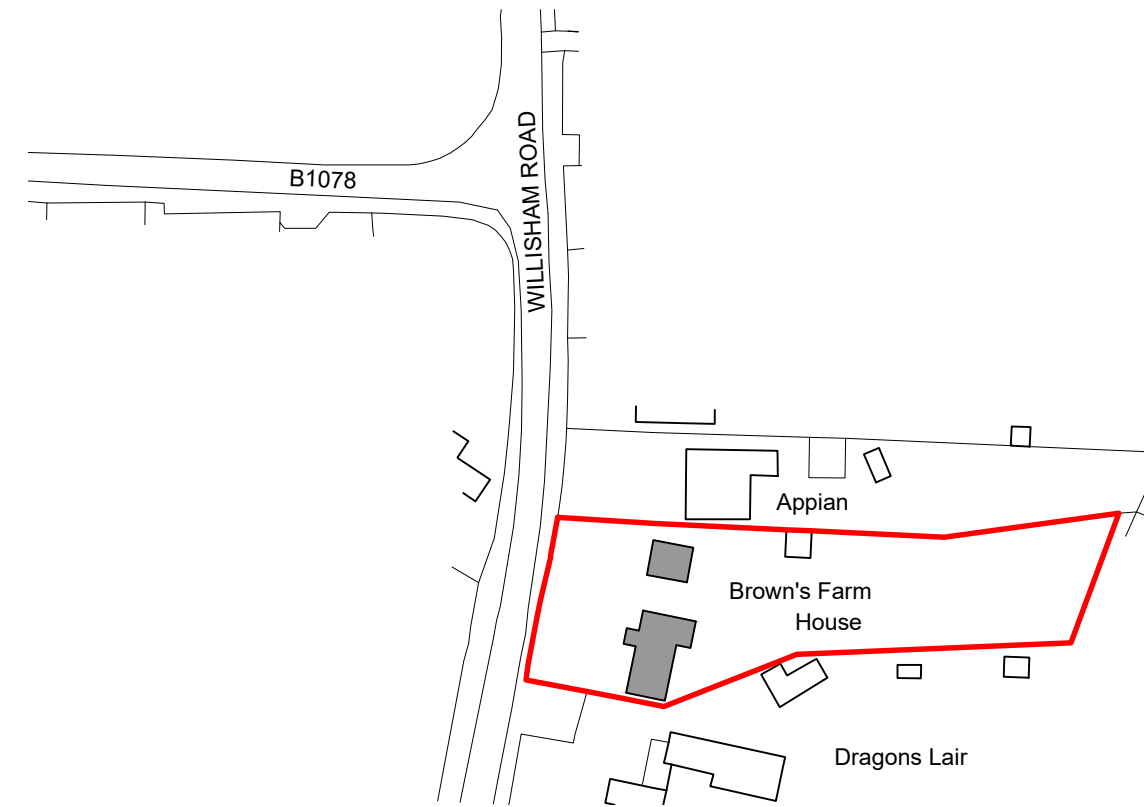

Block plan

Scale bar 1:500 @ A3

Location plan

Scale bar 1:1250 @ A3

Ian Smillie Architectural Services
75 Camden Road, Ipswich IP3 8JN
telephone 01473 714209
Do not scale from this drawing
- If in doubt ASK

Site location and block plan

Proposed replacement windows

Brown's Farmhouse, Willisham Road, Barking, Suffolk IP6 8HY

For Jeremy Spry

Scales 1:500 & 1:1250 @ A3 drg. number 2022096/01