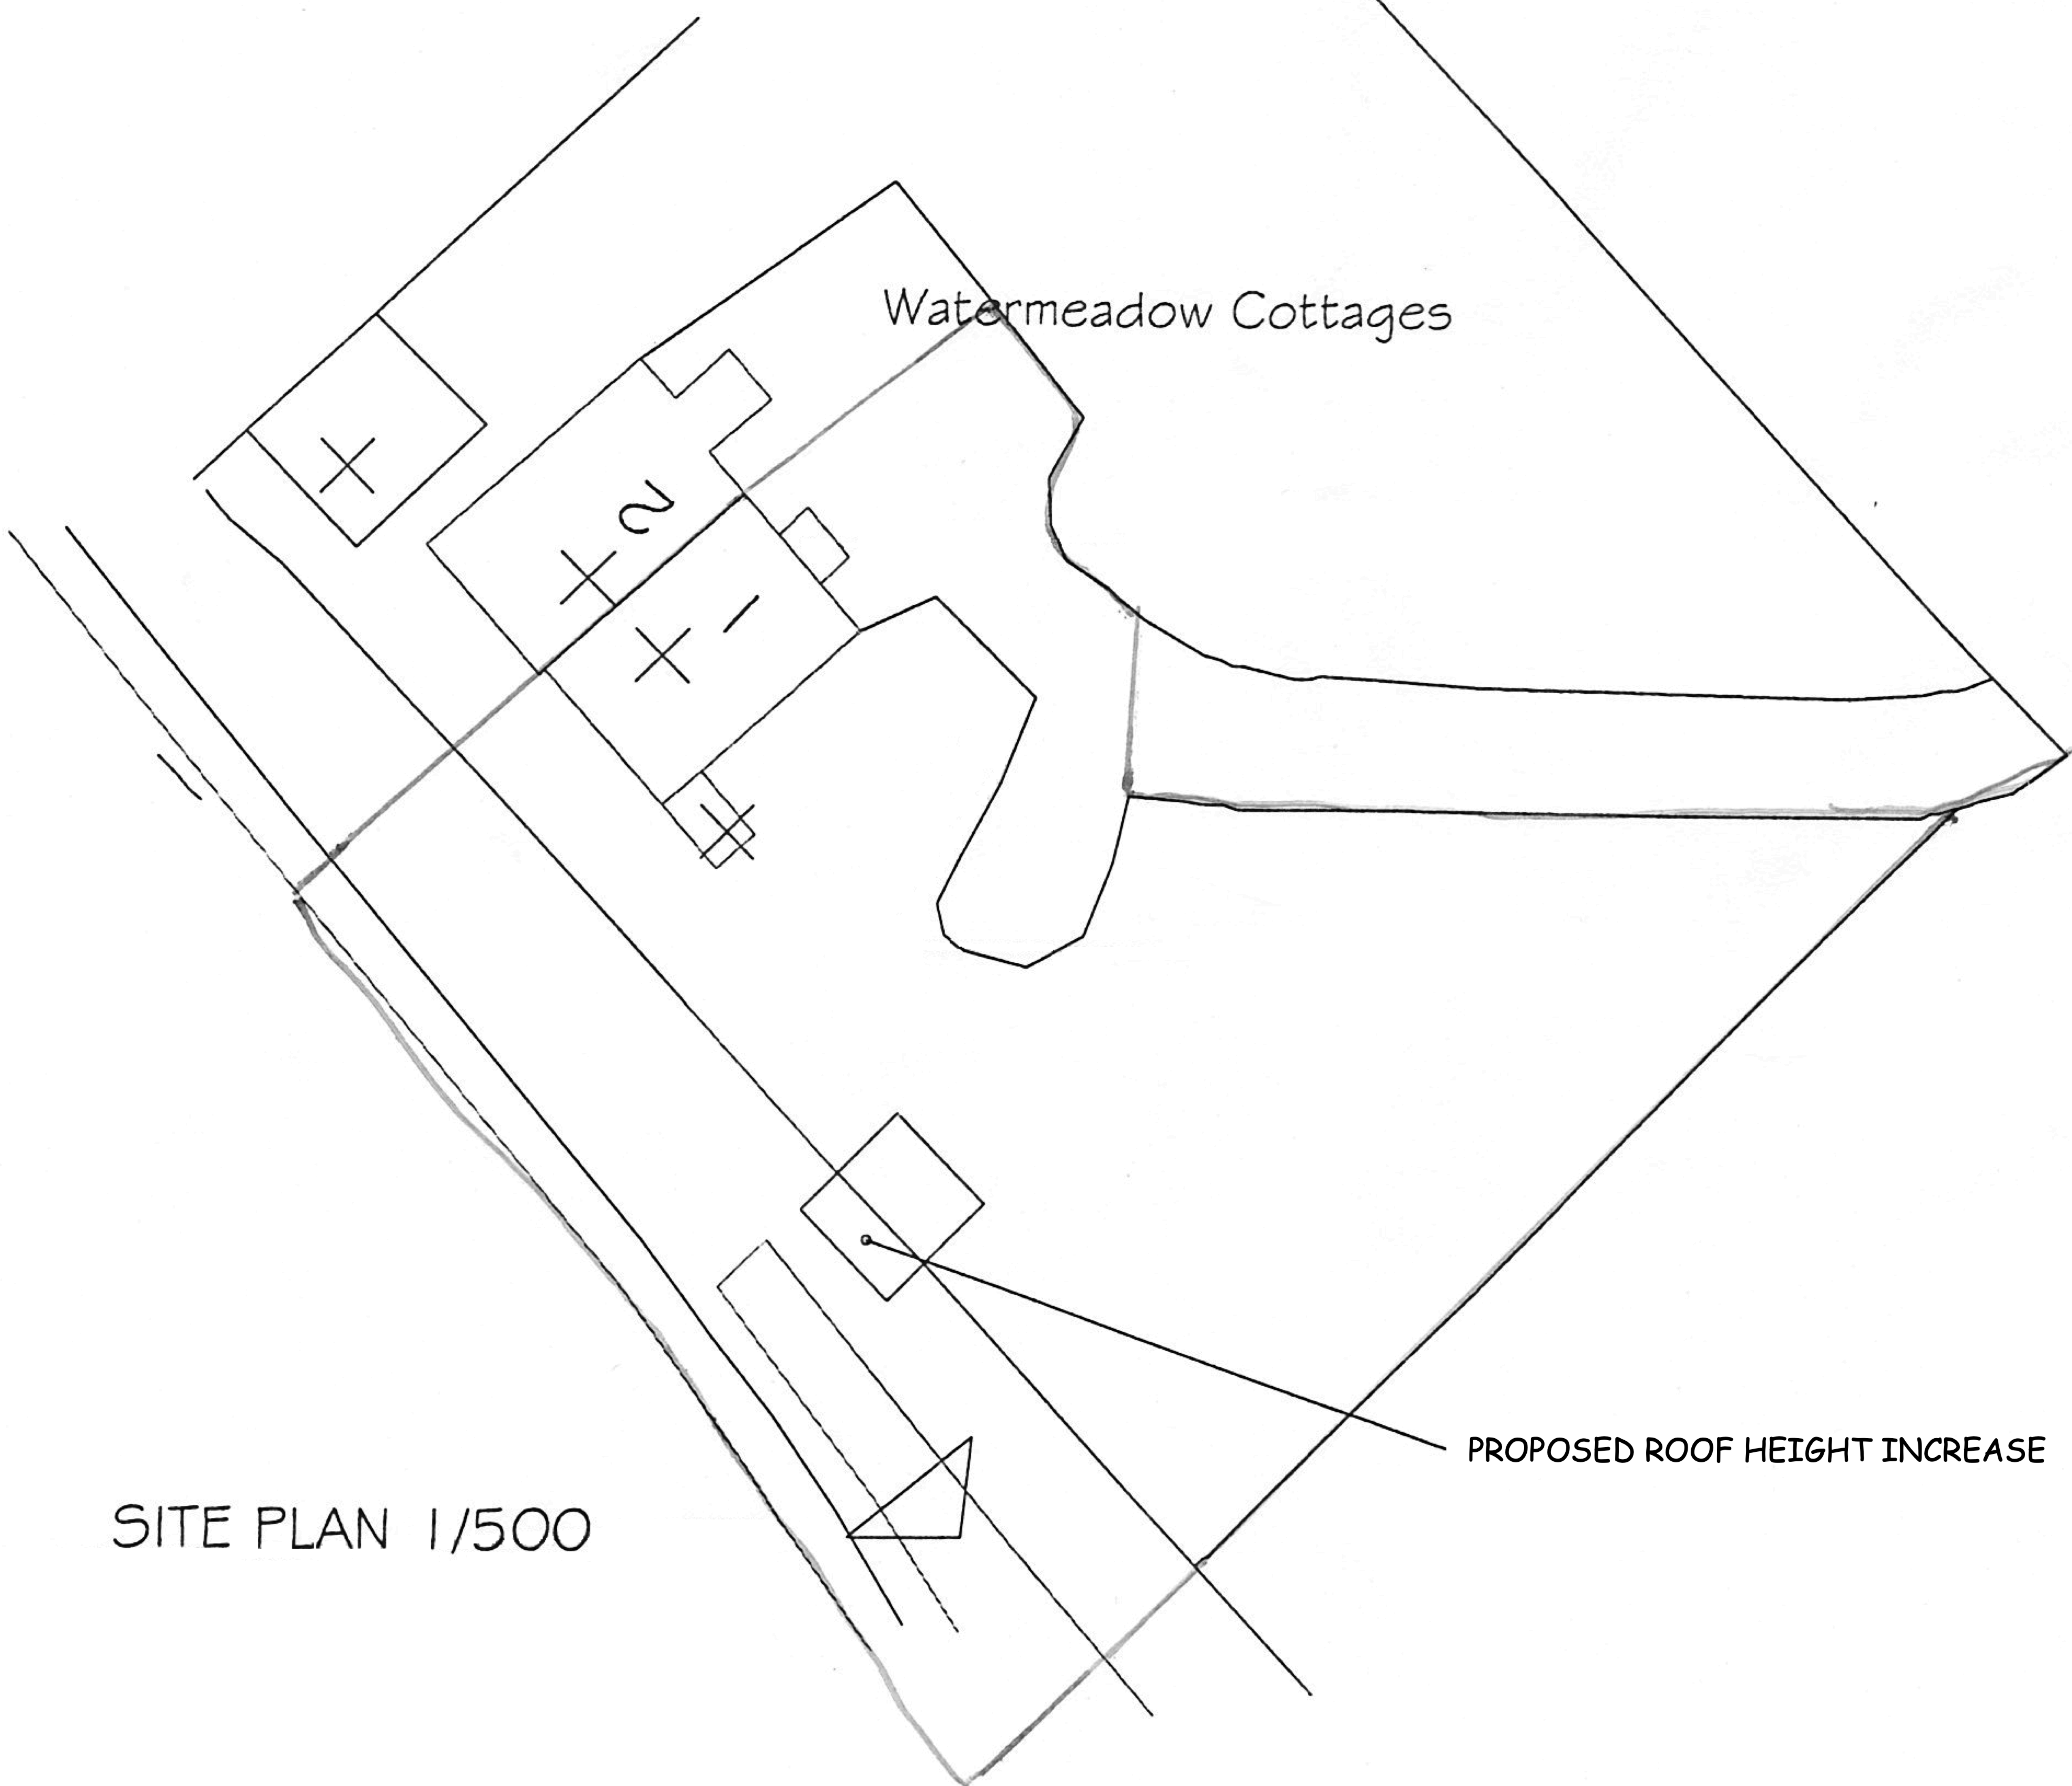

© Crown Copyright. All rights reserved. Licence number 100020449

LOCATION PLAN 1/1 250

SITE PLAN 1/500

1 WATERMEADOW COTTAGES
WARNINGCAMP, ARUNDEL