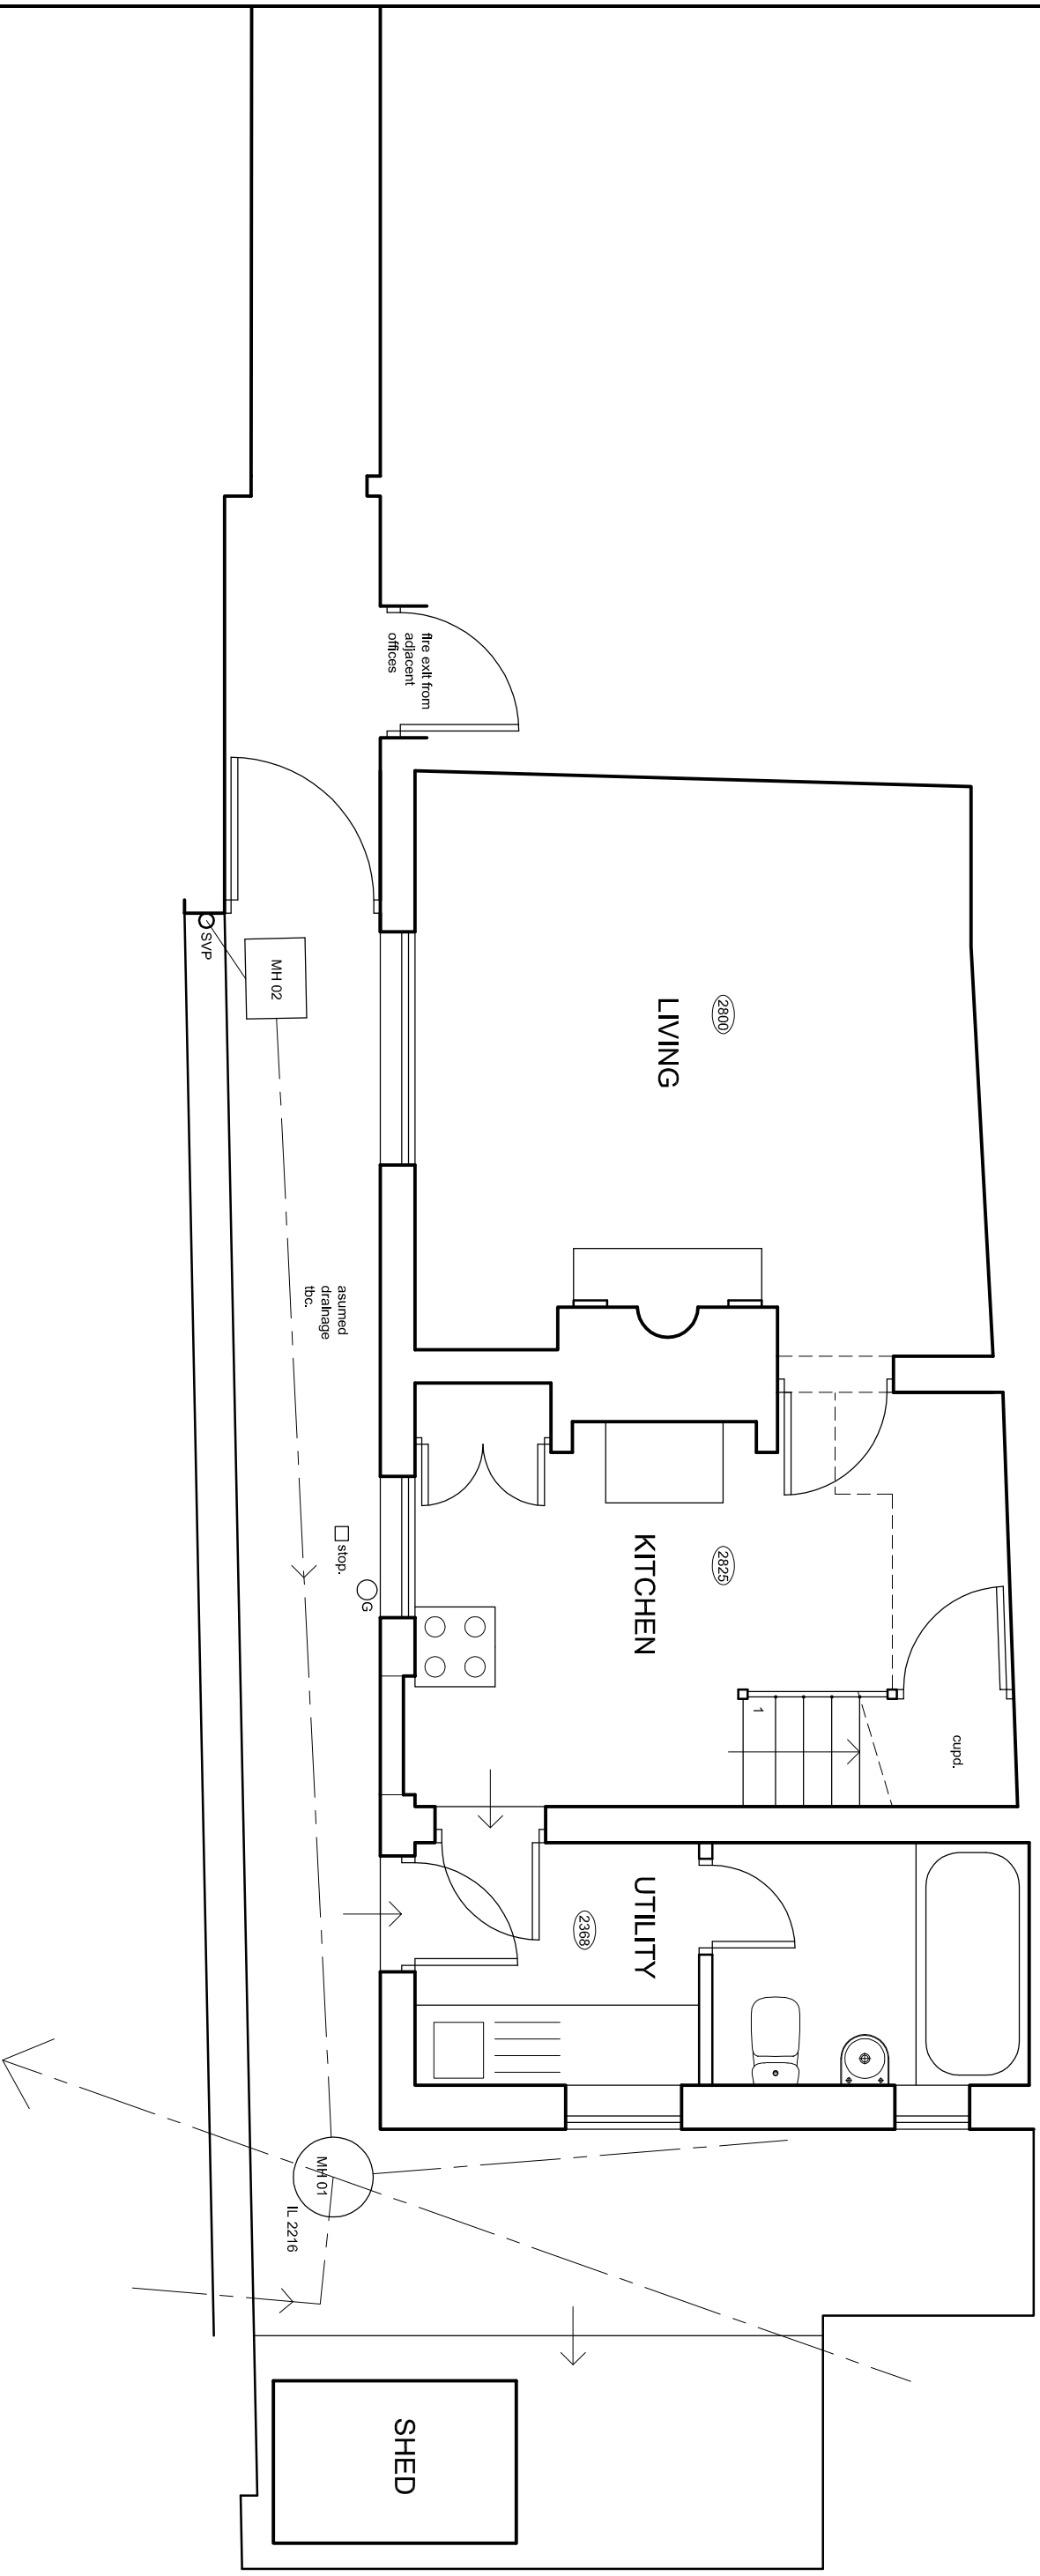

GROUND FLOOR

Project **17a Galgate, Barnard Castle**
Client **Mr Musto & Mrs Bainbridge**

Drawing Existing Floor Plans
Drawing no. 372/02
Revision -

Scale 1:50 @ A3
Date July 2023

This drawing is the property of Dark Skies Design. Copyright is reserved by them and the drawing should not be utilised without their permission. Do not scale from drawings. All dimensions to be verified on site.