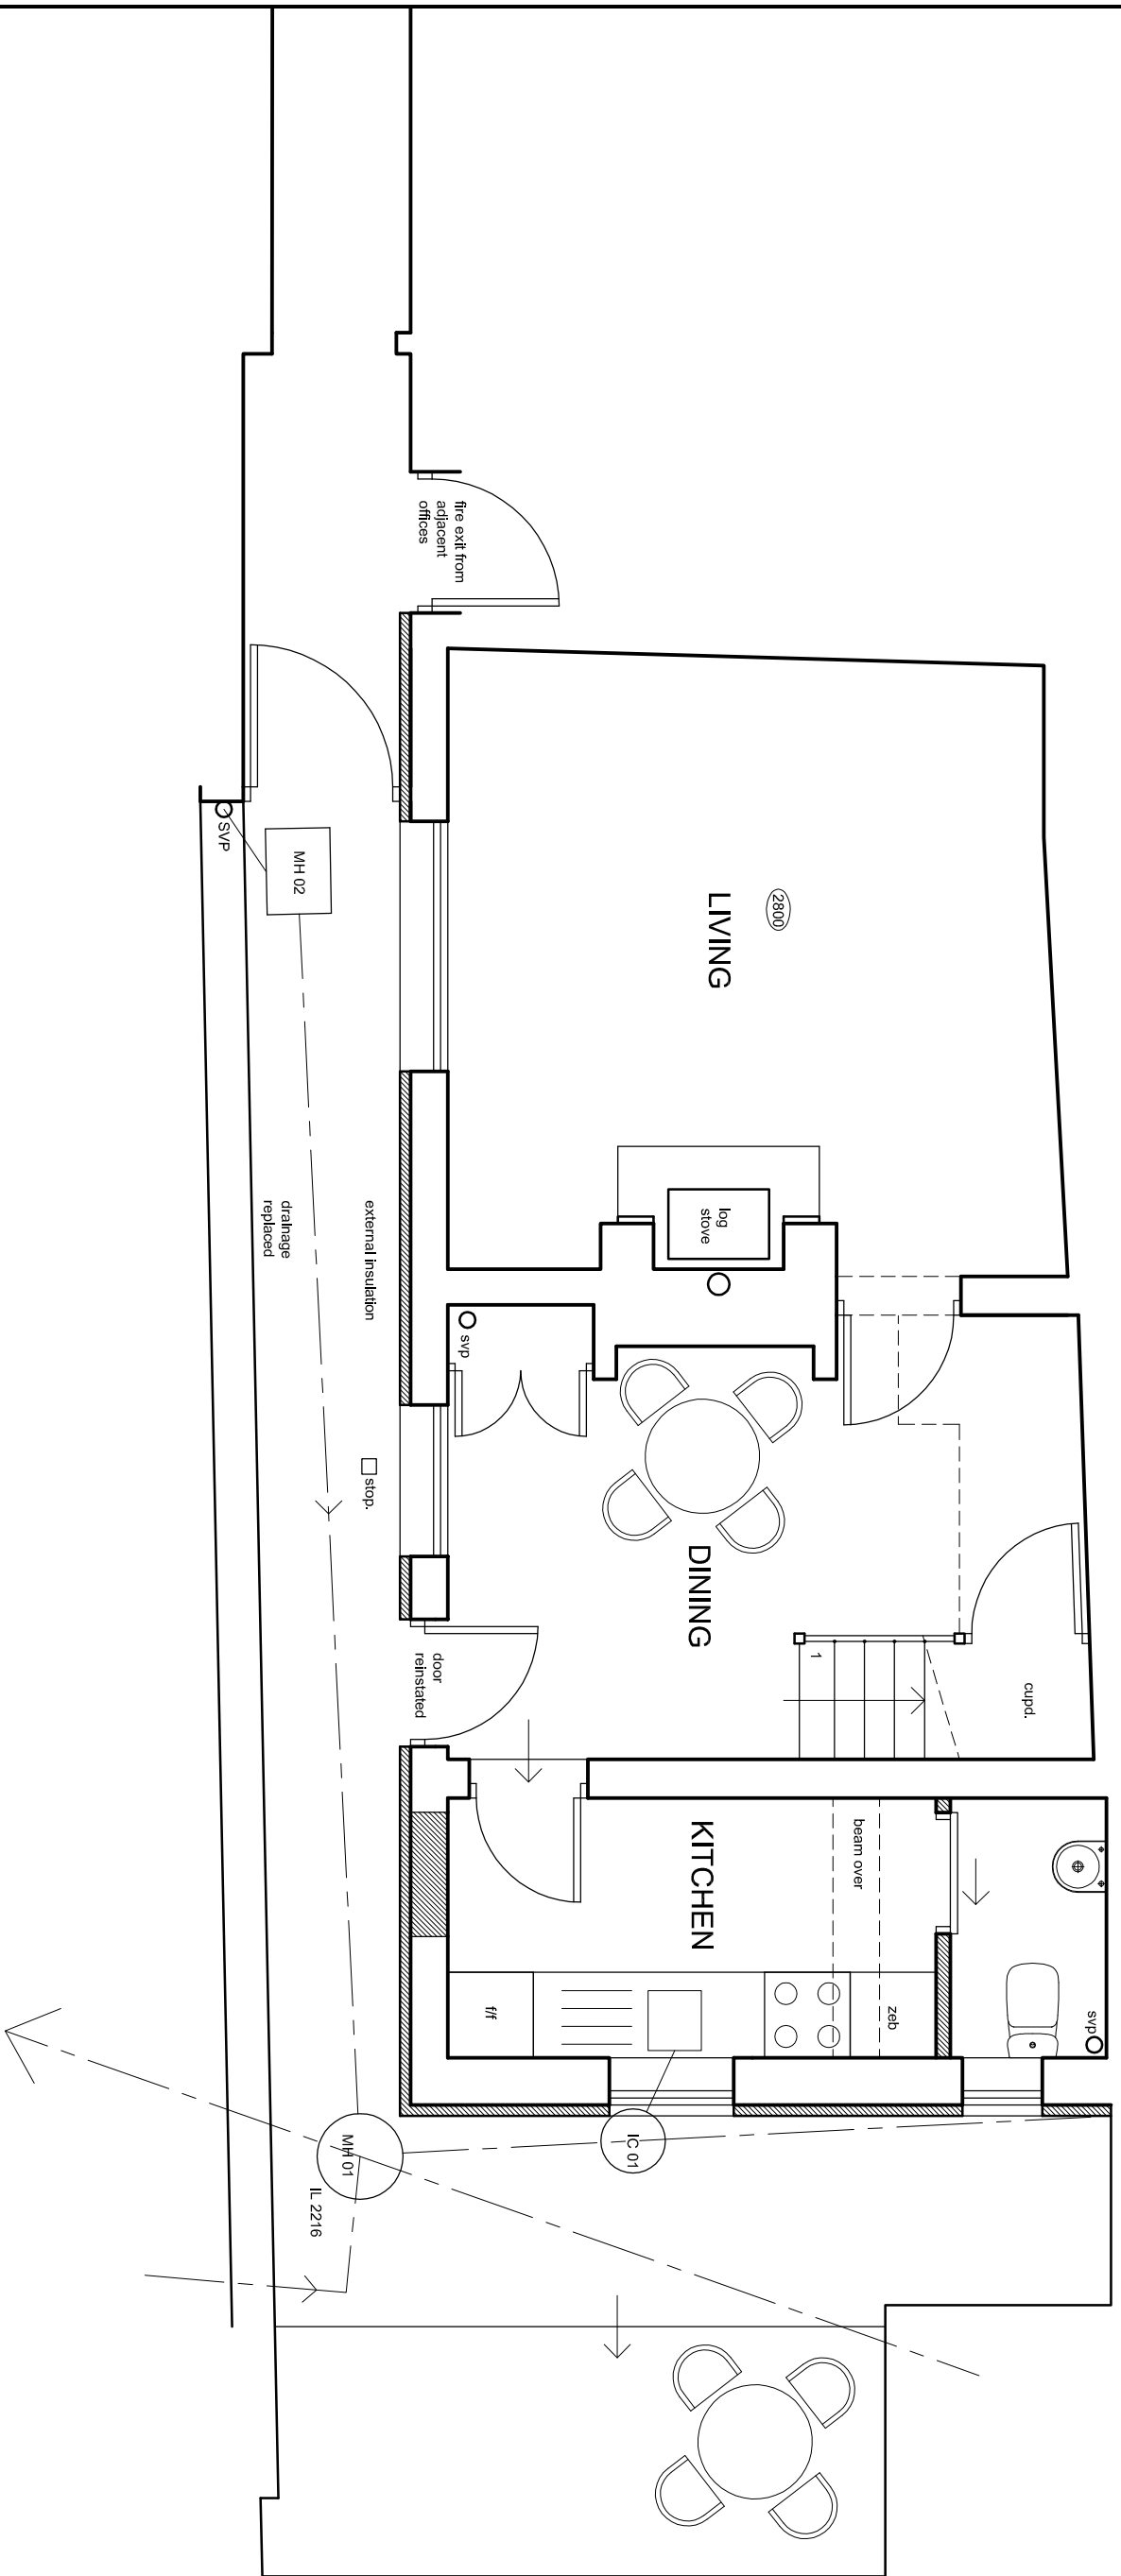

GROUND FLOOR

Project **17a Galgate, Barnard Castle**
Client **Mr Musto & Mrs Bainbridge**

Drawing Proposed Plans
Drawing no. 372/06
Revision -
Scale 1:50 @ A3
Date July 2023

This drawing is the property of Dark Skies Design. Copyright is reserved by them and the drawing should not be utilised without their permission. Do not scale from drawings. All dimensions to be verified on site.