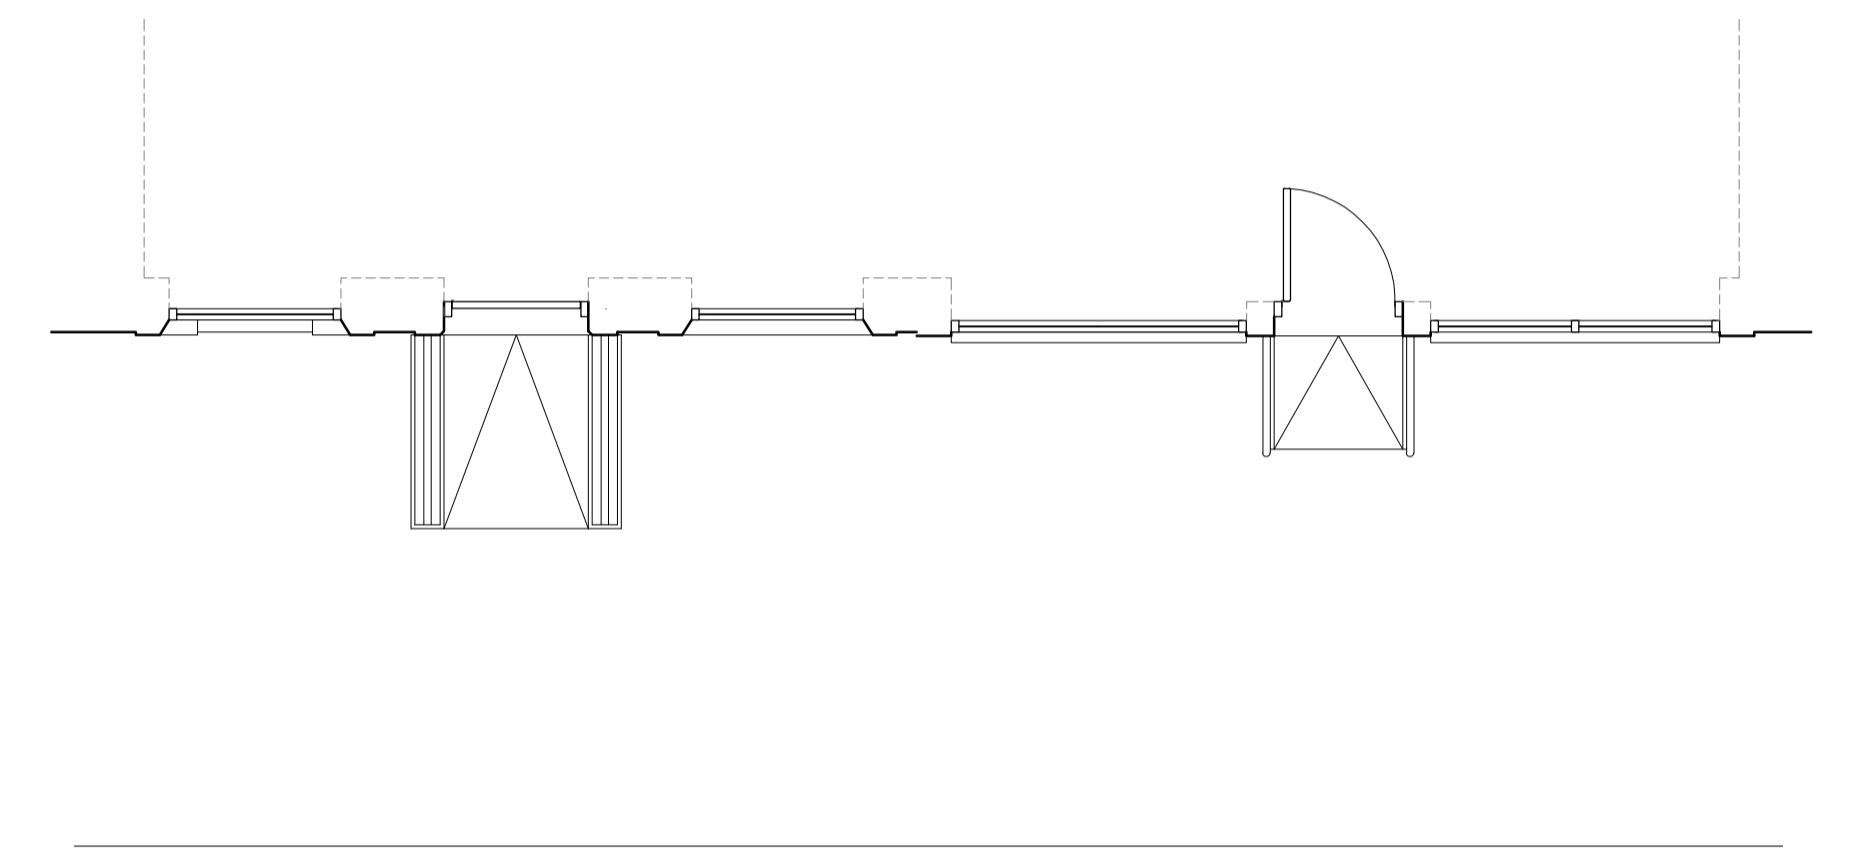

Status

PLANNING

Project name
Claire's Convenience Store
Haydon Bridge

For
Krish Retail Ltd

Drawing title
Existing drawings

Drawing no/Rev	Drawn
213.E1	PAR

Date	Scale
07/06/2023	1:25, 50 @A1