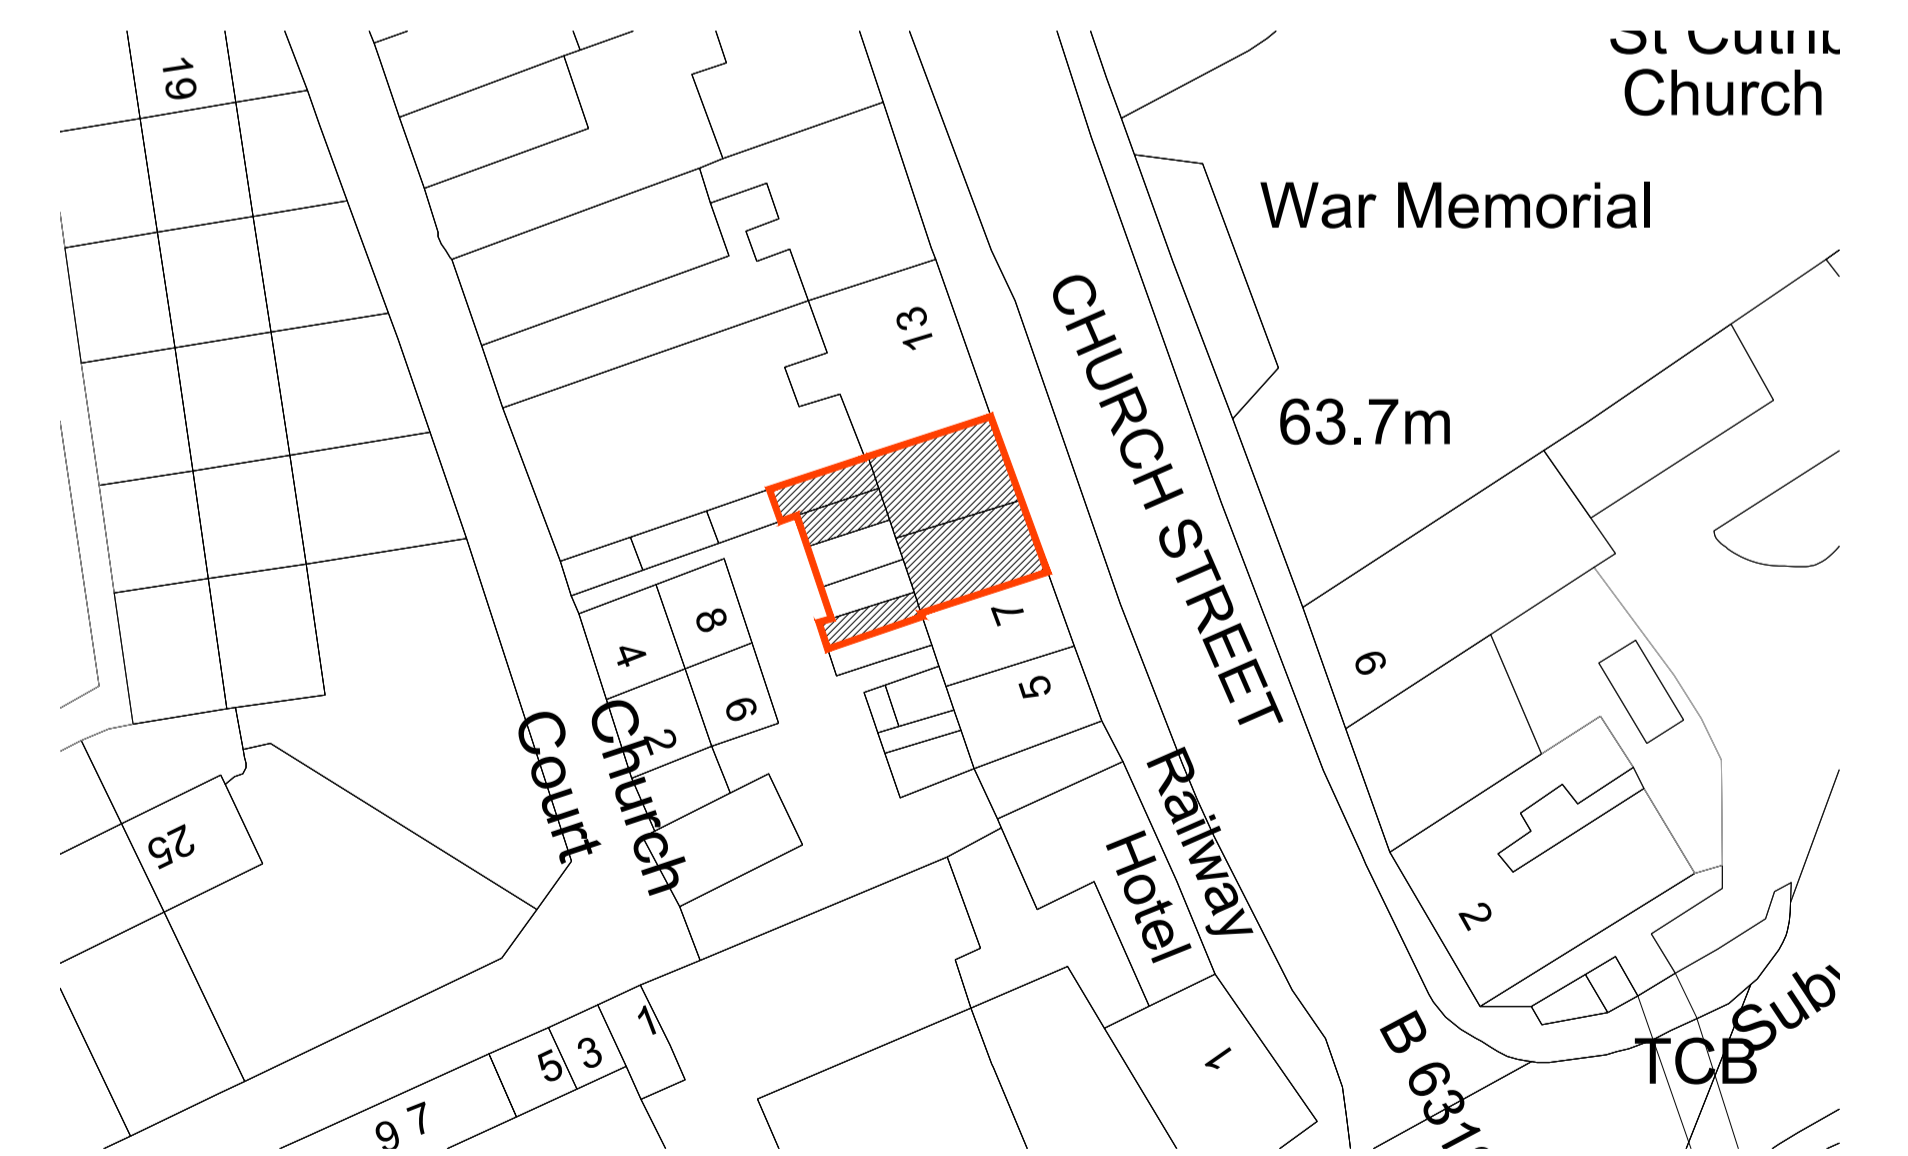

EXISTING PLAN 1:50

BLOCK PLAN 1:500