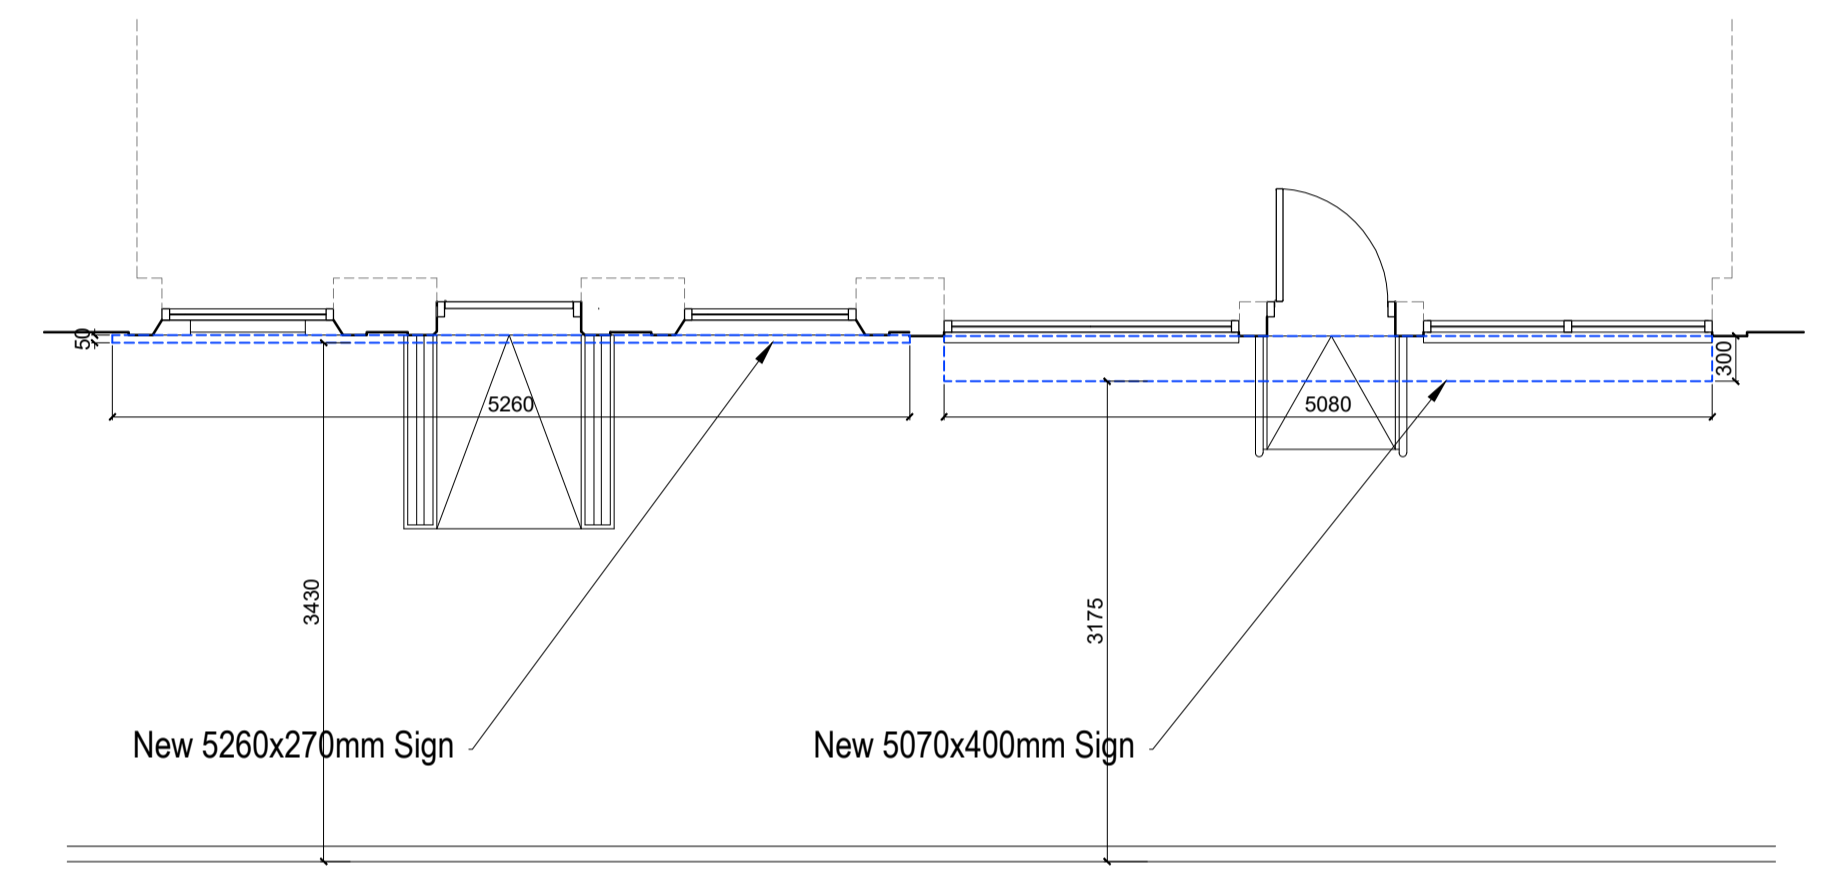

PROPOSED PLAN 1:50