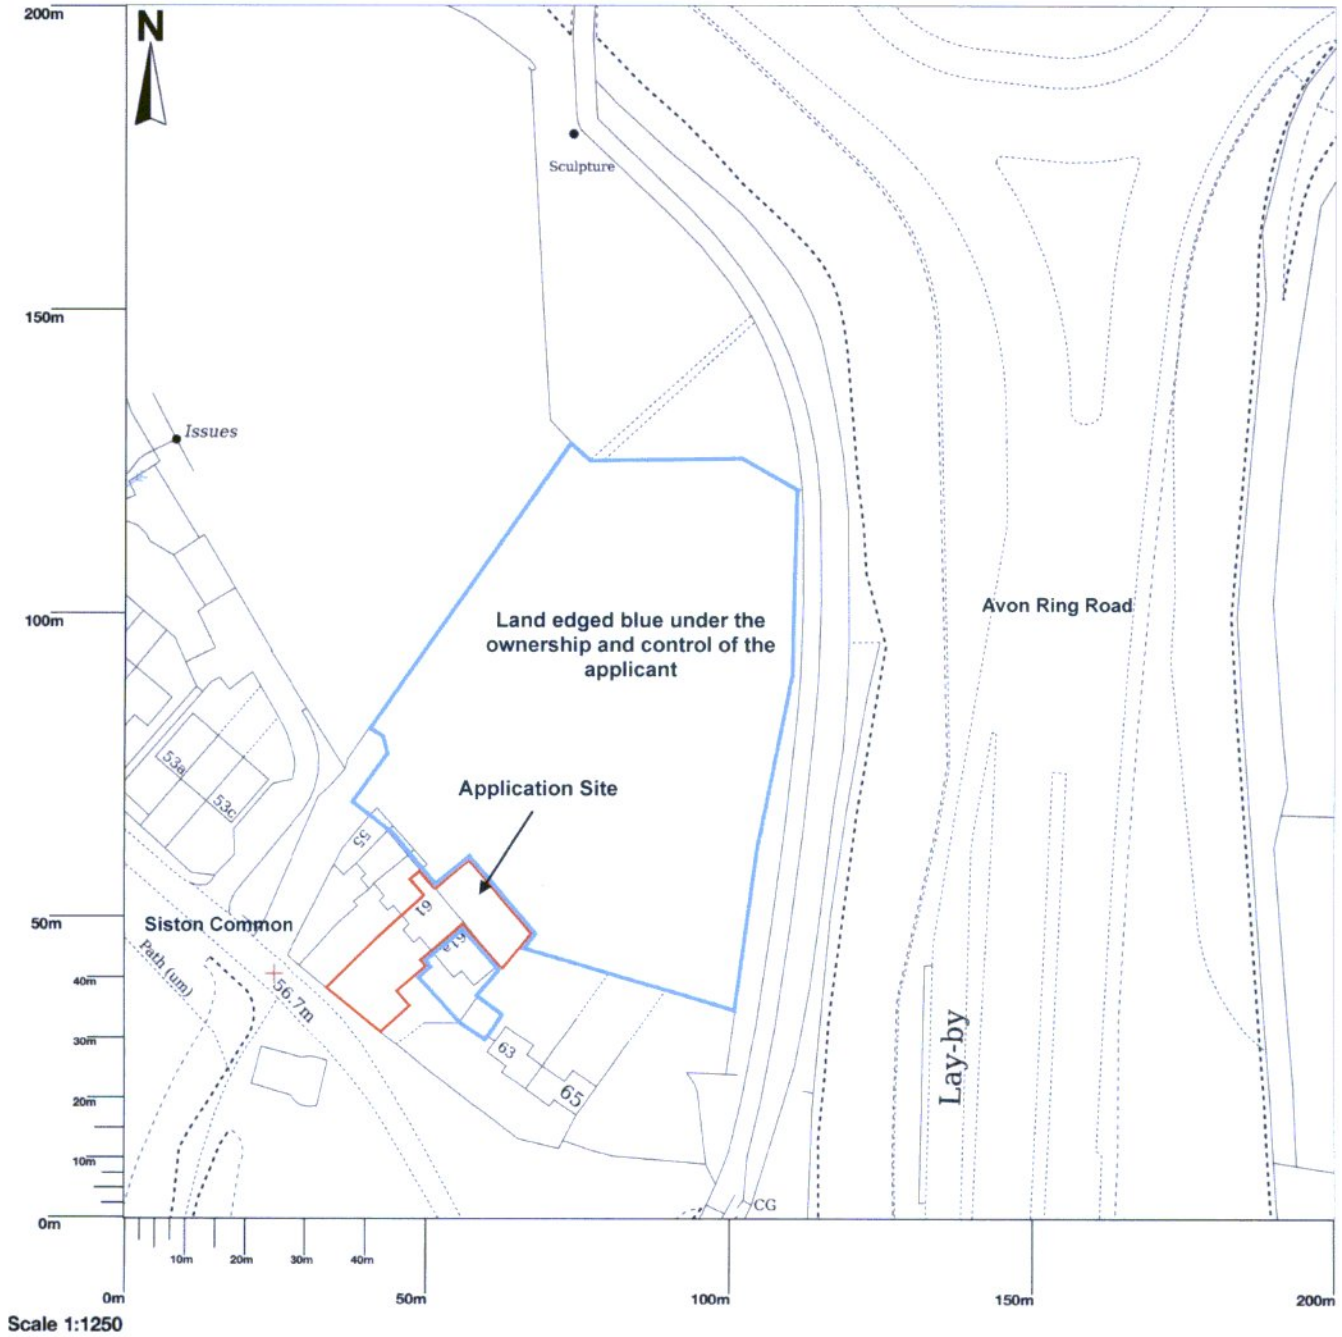

South Gloucestershire Council
Business Support - 6
26 SEP 2023
Received

61 Siston Common, Bristol, BS15 4PA

© Crown copyright and database rights 2022 OS 100054135. Map area bounded by: 366431,174526 366631,174726. Produced on 05 December 2022 from the OS National Geographic Database. Supplied by UKPlanningMaps.com. Unique plan reference: p4b/uk/883245/1192659