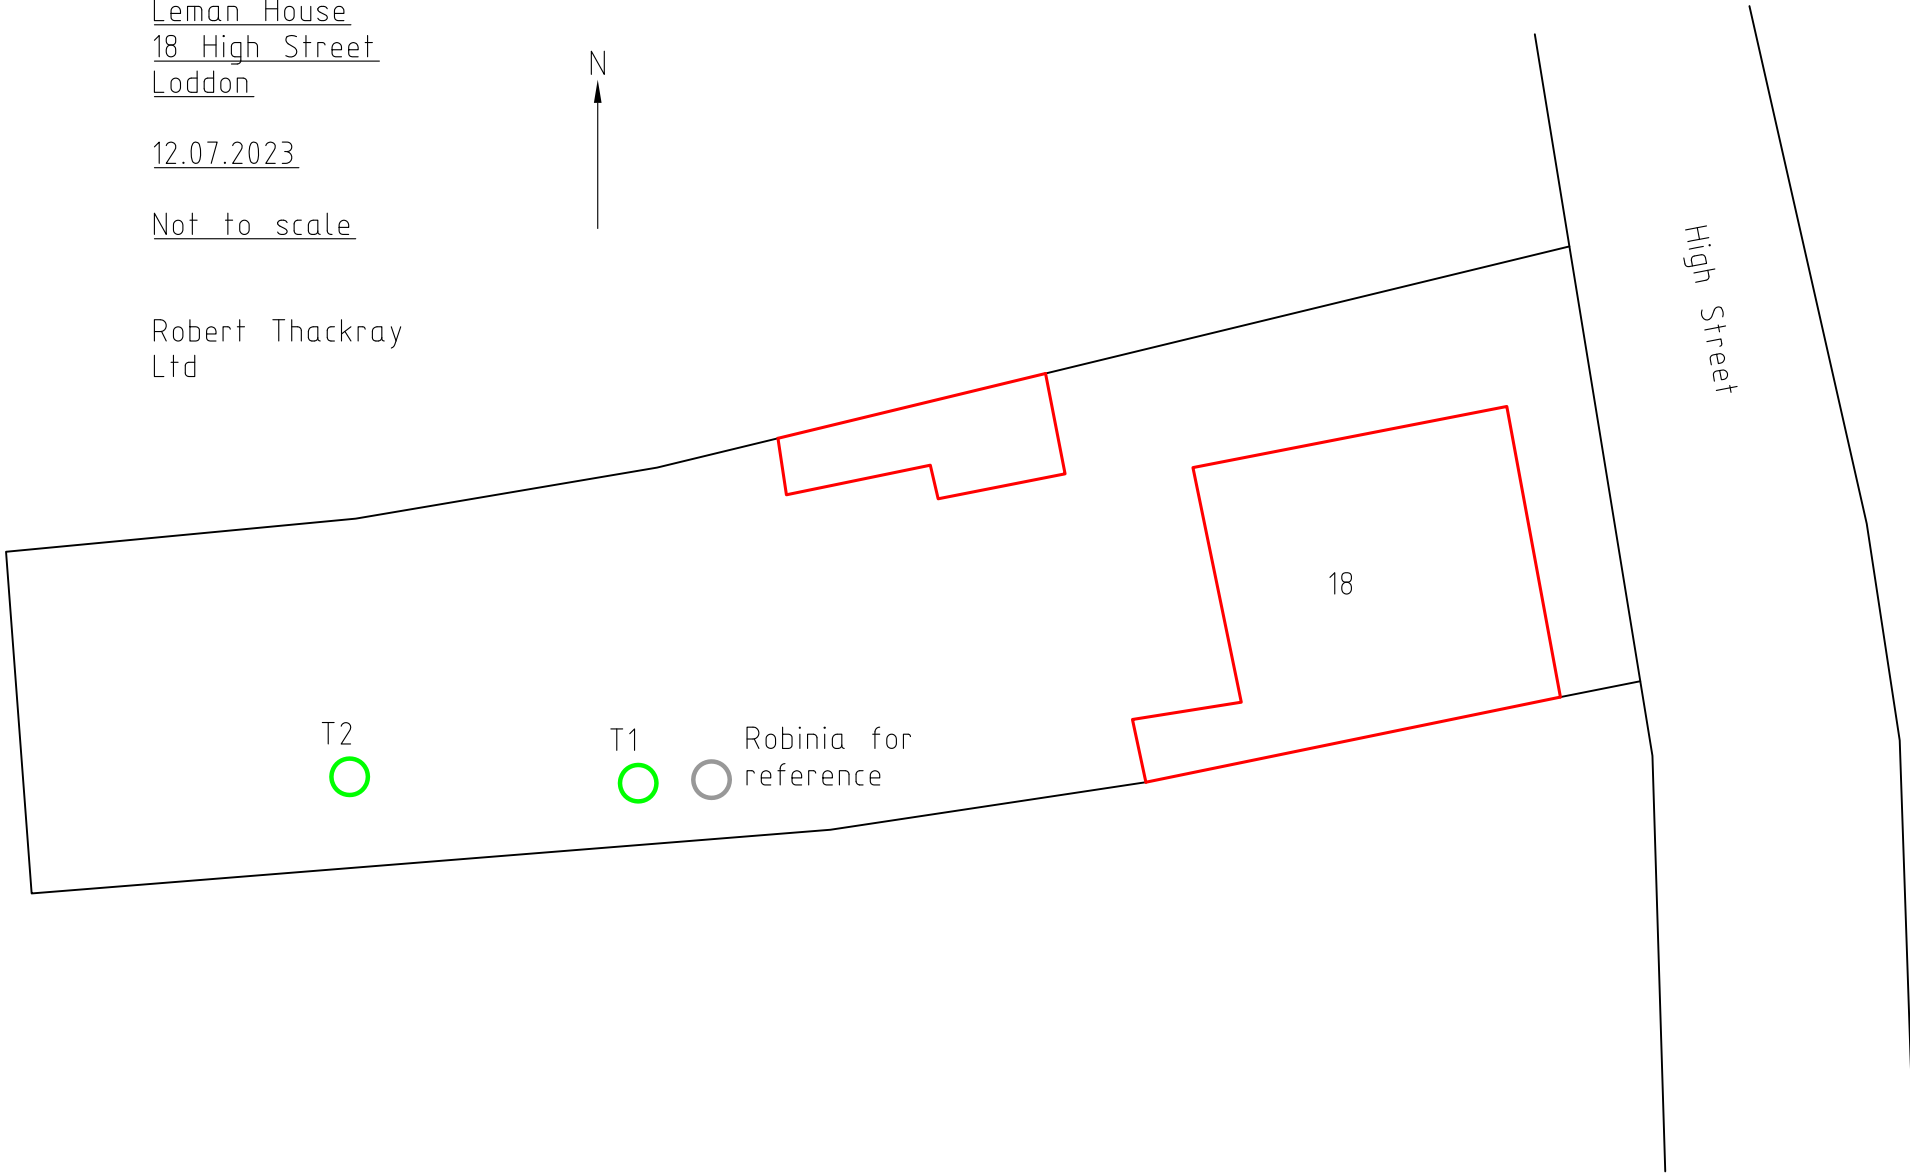

Leman House
18 High Street
Loddon

12.07.2023

Not to scale

Robert Thackray
Ltd

T2

T1

Robinia for
reference

18

High Street