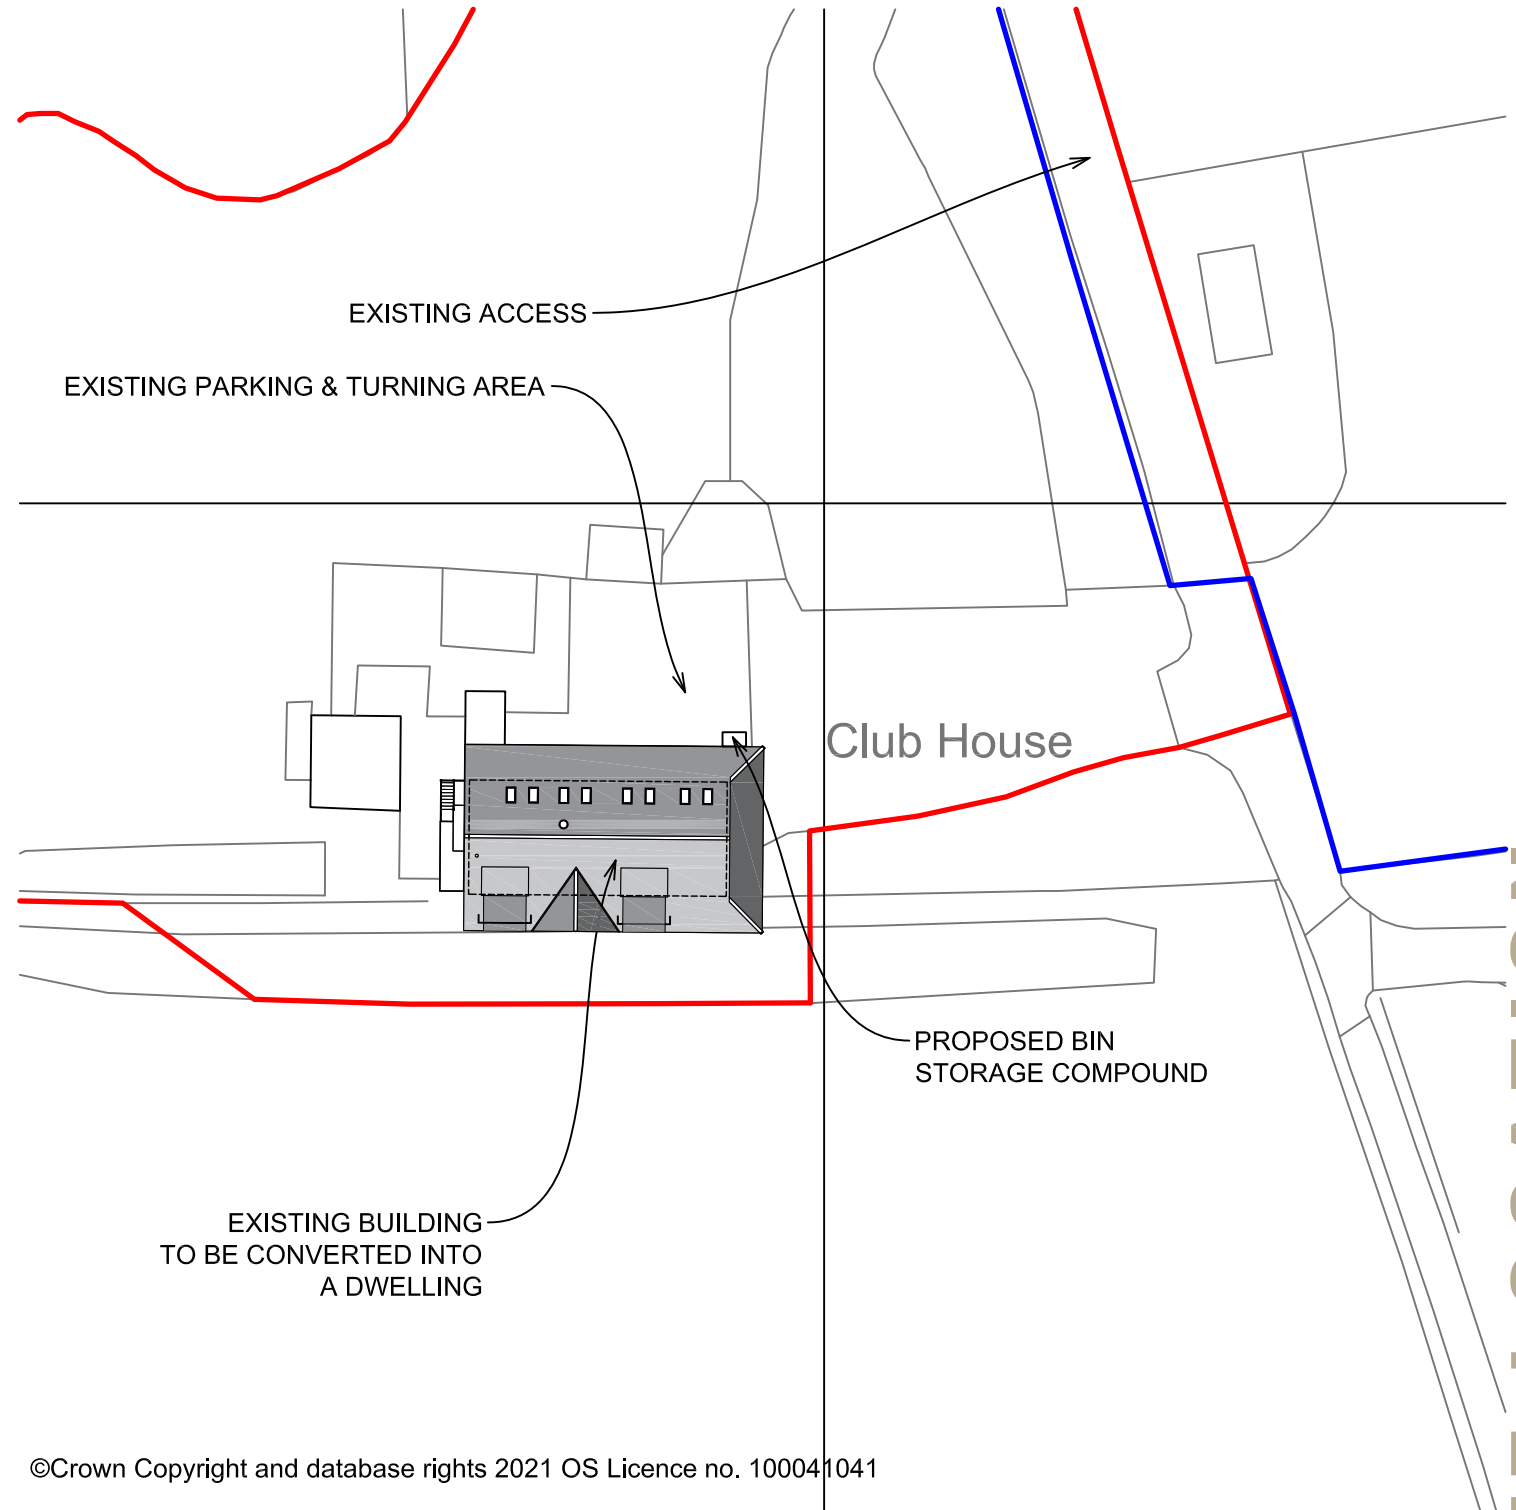

©Crown Copyright and database rights 2021 OS Licence no. 100041041

LOCATION PLAN

Scale 1:1250

©Crown Copyright and database rights 2021 OS Licence no. 100041041

BLOCK PLAN

Scale 1:500

- NOTES:
1. Use written dimensions only. All dimensions to be checked on site and any discrepancies reported to ACORUS immediately. If in doubt ask.
 2. Where relevant, significant hazards have been identified on the drawing. Hazards which should be obvious to a competent contractor or unforeseeable have not been identified.
 3. This drawing is confidential and remains the exclusive property of ACORUS.
 4. Ordnance Survey Paper Map Copying Licence Number: 100039456.
- © ACORUS Rural Property Services Ltd.

Rev.	Date.	Amendment.	EB	LG
RB	18/11/22	BIN AREAS ADDED	EB	LG
			Drawn.	Checked.

PROJECT			
CLARE GOLF COURSE CO10 8HG			
TITLE			
SITE LOCATION & BLOCK PLAN PROPOSED HUT			
SCALE	DATE	DRAWN BY	CHECKED BY
AS SHOWN @A3	08/22	EB	BB
JOB NO.	DRAWING NO.	REVISION	
CGC/BB22/01	100_01		