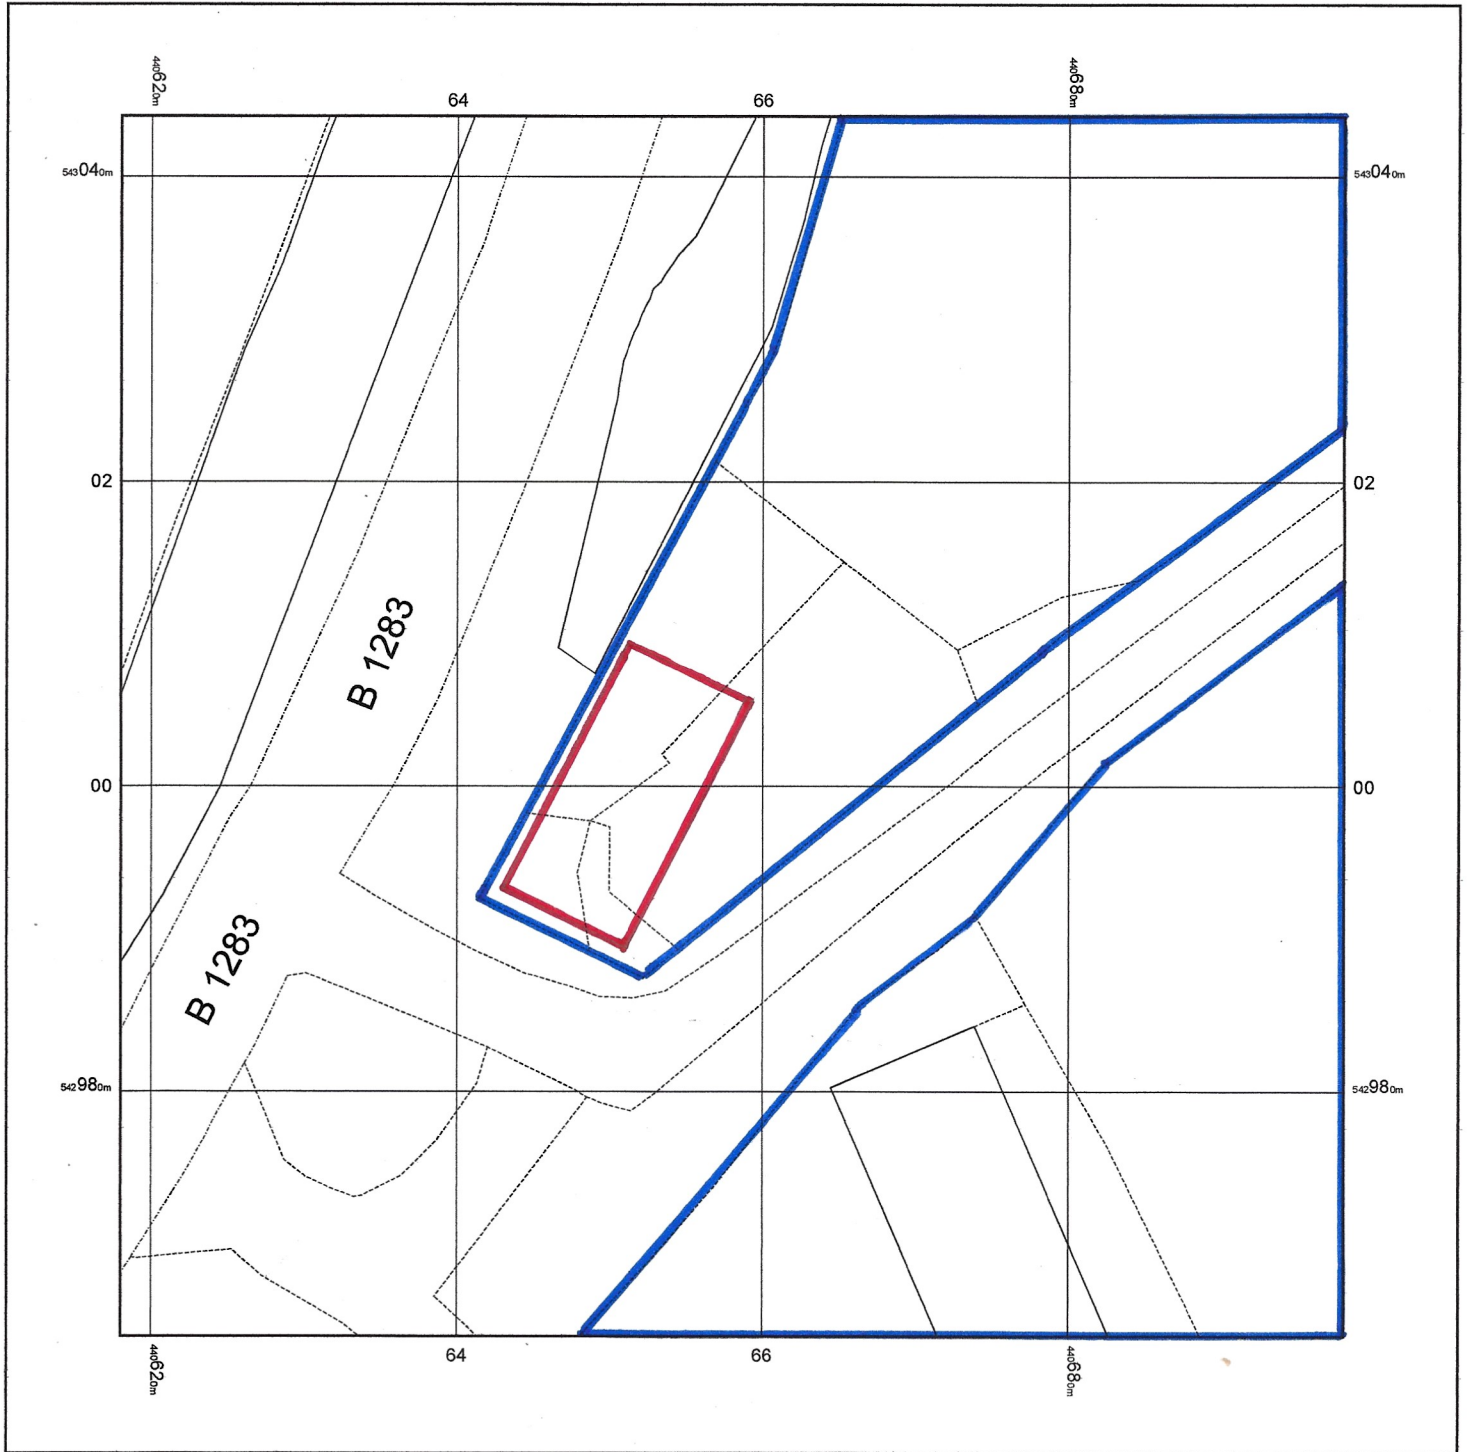

**A Wilson, Calf Close Farm**

Supplied by: [www.ukmapcentre.com](http://www.ukmapcentre.com)

Serial No: 265216

Centre Coordinates: 440658,543004

Production Date: 05/06/2023 14:32:09

© Crown copyright and database rights 2023 Ordnance Survey 100048957. The representation of road, track or path is no evidence of a boundary or right of way. The representation of features as lines is no evidence of a property boundary.

0m 1cm = 5m 25m

Scale 1:500