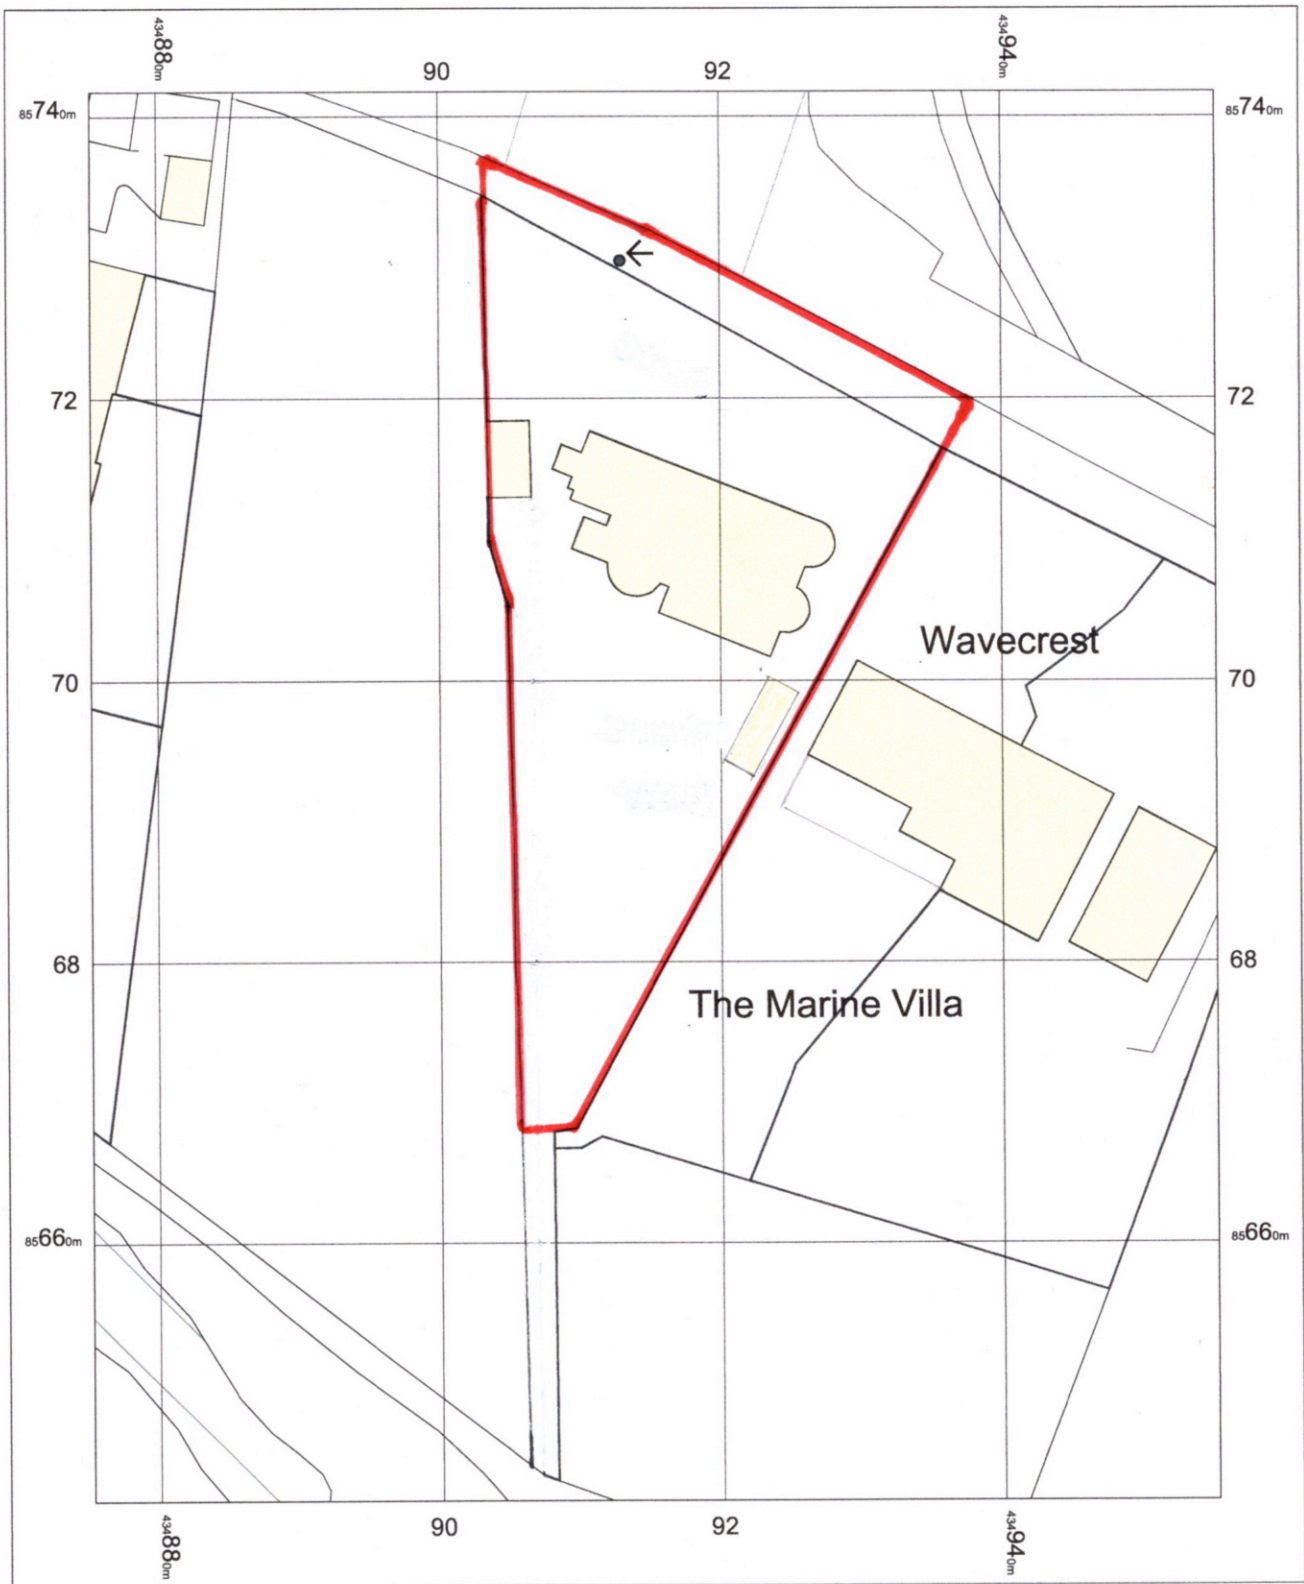

# Big Blue

Big Blue  
Block Plan

OS Mastermap  
07 February 2012, ID: CM-00126366  
[www.centremapslive.co.uk](http://www.centremapslive.co.uk)

1:500 scale print at A4, Centre: 434915 E, 85692 N

©Crown Copyright. Licence no. 100019980

Mapping  
sourced from

**CENTREMAPS live**  
[www.centremapslive.co.uk](http://www.centremapslive.co.uk)