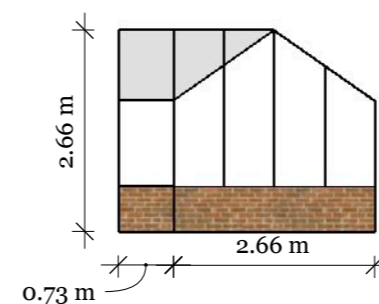

House of Stewart Gardens  
119 Earlsbrook Road  
Redhill RH1 6HY  
Surrey

Plan view

Left side elevation

Front view elevation

Right side elevation

Scale 1:100 @A3

CLIENT  
MacDonald  
Bowshots  
Carter's Hill  
Underriver  
Sevenoaks  
KENT TN15 0SD

PROJECT  
Kitchen garden

DRAWN BY  
BS

SCALE:  
1:50 @ A3

DATE  
25.09.23

DESCRIPTION  
Kitchen garden pergola

Plan view

Front view elevation

Scale 1:50 @ A3