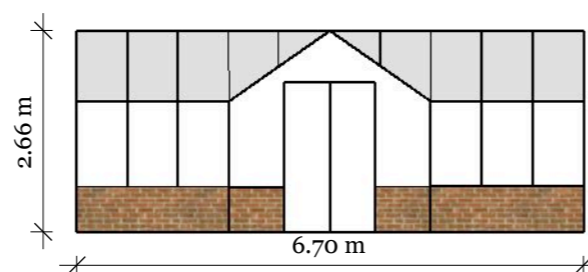

House of Stewart Gardens  
119 Earlsbrook Road  
Redhill RH1 6HY  
Surrey

Plan view

Left side elevation

Front view elevation

Right side elevation

Scale 1:100 @A3

CLIENT  
MacDonald  
Bowshots  
Carter's Hill  
Underriver  
Sevenoaks  
KENT TN15 0SD

PROJECT  
Kitchen garden

DRAWN BY  
BS

SCALE  
1:100 @ A3

DATE  
25.09.23

DESCRIPTION  
Kitchen Garden Greenhouse

House of Stewart Gardens  
119 Earlsbrook Road  
Redhill RH1 6HY  
Surrey

CLIENT  
MacDonald  
Bowshots  
Carter's Hill  
Underriver  
Sevenoaks  
KENT TN15 0SD

PROJECT  
Kitchen garden

DRAWN BY  
BS

SCALE:  
1:50 @ A3

DATE  
25.09.23

DESCRIPTION  
Kitchen garden pergola

Plan view

Front view elevation

Scale 1:50 @ A3