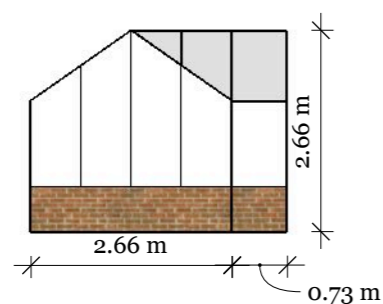

House of Stewart Gardens  
119 Earlsbrook Road  
Redhill RH1 6HY  
Surrey

Plan view

Left side elevation

Front view elevation

Right side elevation

Scale 1:100 @A3

CLIENT  
MacDonald  
Bowshots  
Carter's Hill  
Underriver  
Sevenoaks  
KENT TN15 0SD

PROJECT  
Kitchen garden

DRAWN BY  
BS

SCALE:  
1:50 @ A3

DATE  
25.09.23

DESCRIPTION  
Kitchen garden pergola

Plan view

Front view elevation

Scale 1:50 @ A3