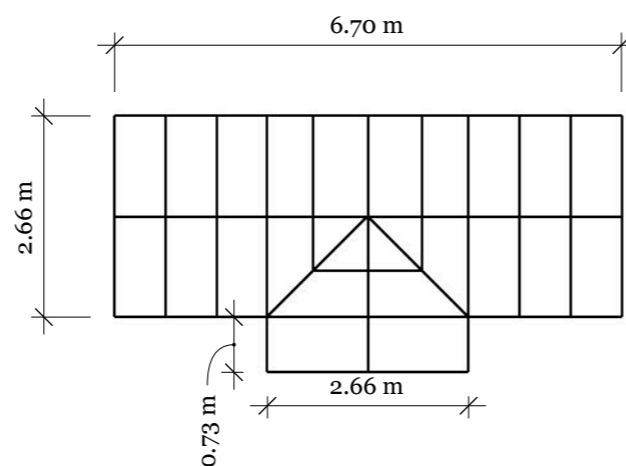

House of Stewart Gardens  
119 Earlsbrook Road  
Redhill RH1 6HY  
Surrey

Plan view

Left side elevation

Front view elevation

Right side elevation

Scale 1:100 @A3

CLIENT  
MacDonald  
Bowshots  
Carter's Hill  
Underriver  
Sevenoaks  
KENT TN15 0SD

PROJECT  
Kitchen garden

DRAWN BY  
BS

SCALE  
1:100 @ A3

DATE  
25.09.23

DESCRIPTION  
Kitchen Garden Greenhouse

House of Stewart Gardens  
119 Earlsbrook Road  
Redhill RH1 6HY  
Surrey

CLIENT  
MacDonald  
Bowshots  
Carter's Hill  
Underriver  
Sevenoaks  
KENT TN15 0SD

PROJECT  
Kitchen garden

DRAWN BY  
BS

SCALE:  
1:50 @ A3

DATE  
25.09.23

DESCRIPTION  
Kitchen garden pergola

Plan view

Front view elevation

Scale 1:50 @ A3