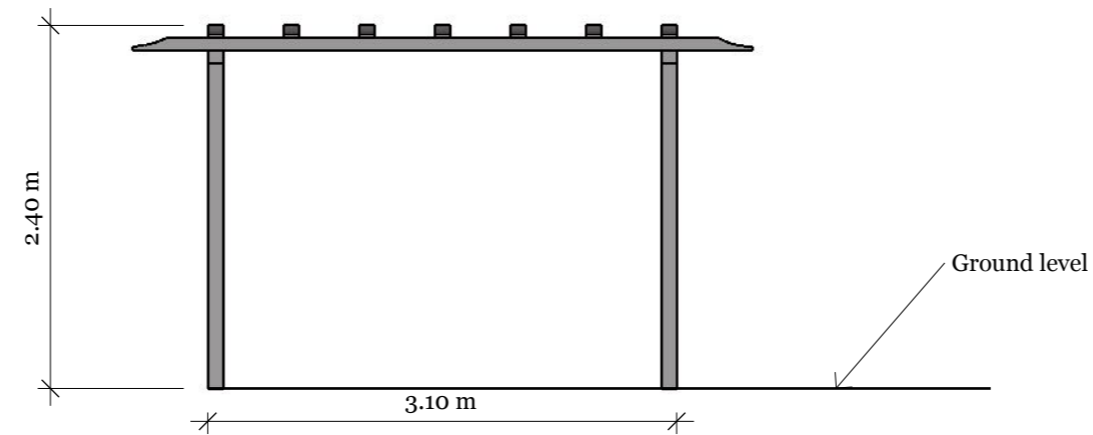

PROJECT  
Kitchen garden

DRAWN BY  
BS

SCALE:  
1:50 @ A3

DATE  
25.09.23

DESCRIPTION  
Kitchen garden pergola

Plan view

Front view elevation

Scale 1:50 @ A3