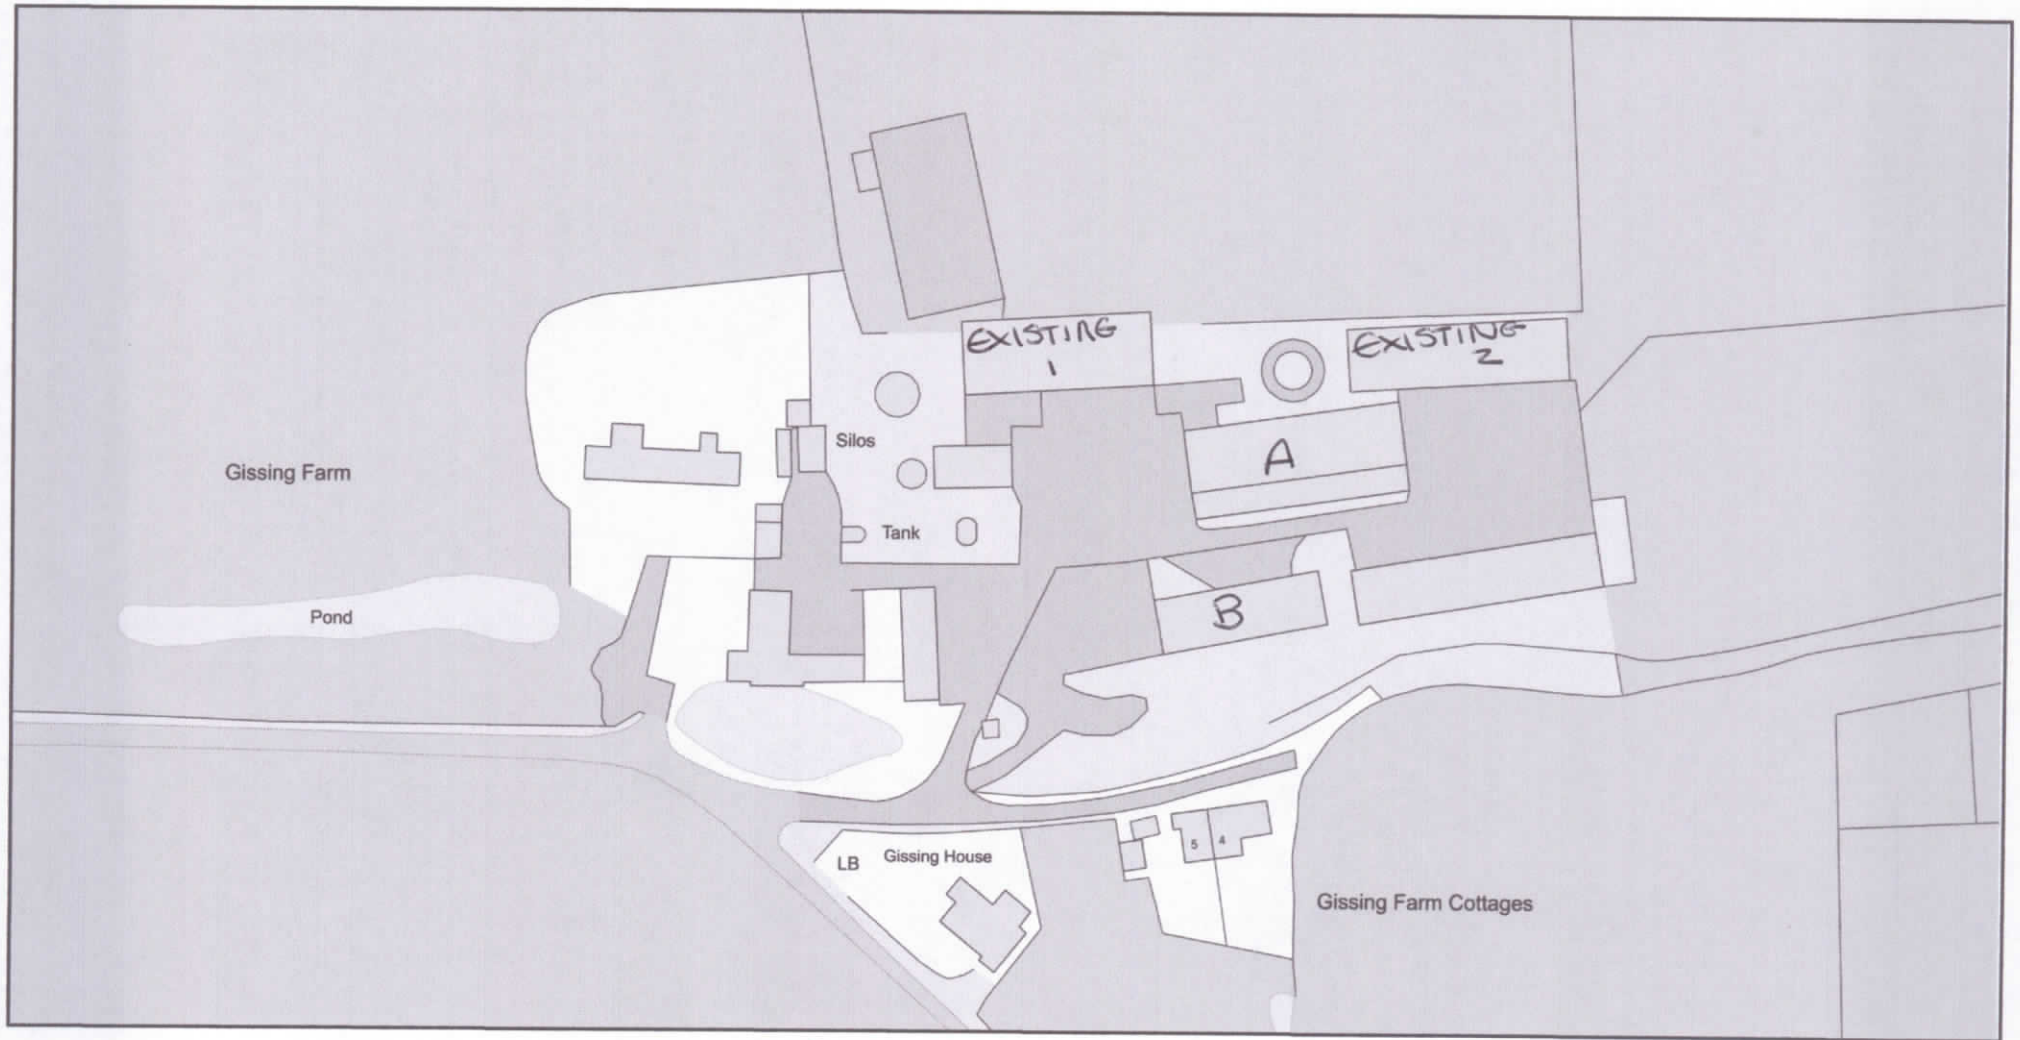

Plan identifying site for development

Plan Produced for: Mid Suffolk District Council

Date Produced: 10 Jun 2022

Plan Reference Number: TQRQM22161123019769

Scale: 1:1250 @ A4

© Crown copyright and database rights 2021 OS 100042766