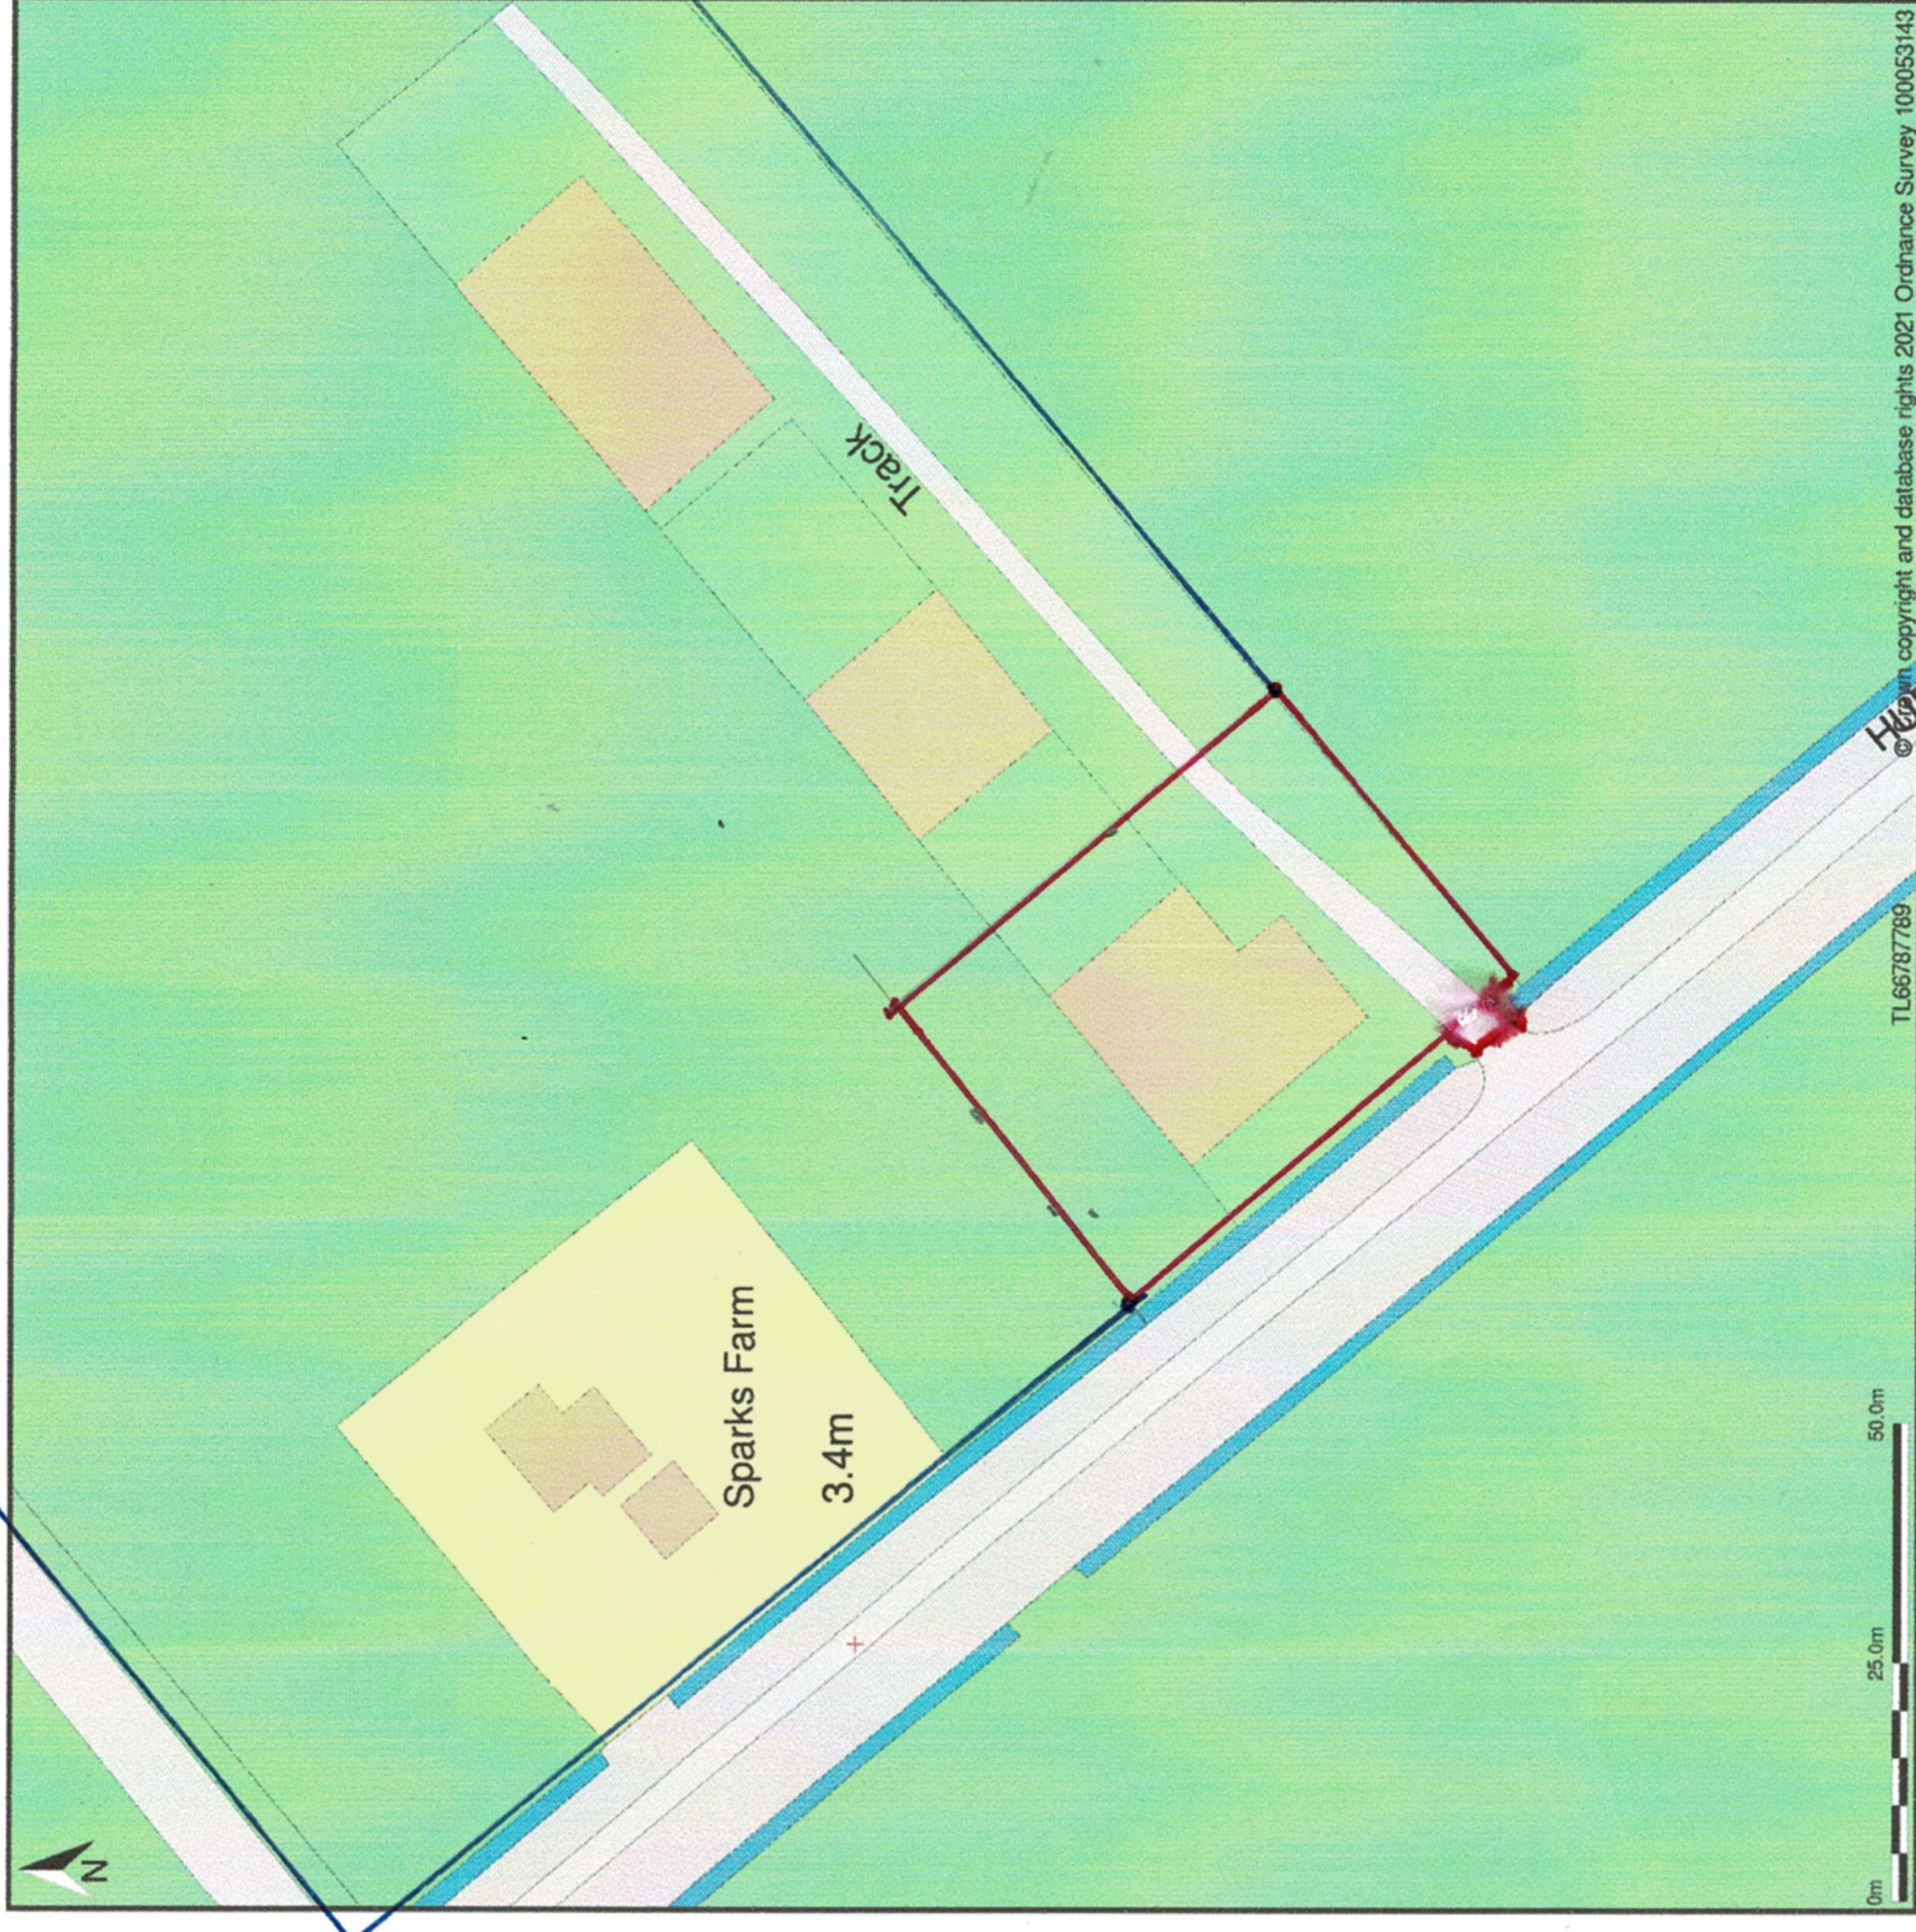

Sparks Farm, Hurdle Drove, West Row, Suffolk, IP28 8RF

Site Plan shows area bounded by: 566684.36, 277791.58 566684.36, 277891.58 (at a scale of 1:1250), OSGidRef: TL66787789. The representation of a road, track or path is no evidence of a right of way. The representation of features as lines is no evidence of a property boundary.  
Produced on 18th Nov 2021 from the Ordnance Survey National Geographic Database and incorporating surveyed revision available at this date. Reproduction in whole or part is prohibited without the prior permission of Ordnance Survey. © Crown copyright 2021. Supplied by www.buyaplan.co.uk a licensed Ordnance Survey partner (100053143). Unique plan reference: #0068542-54CC36  
Ordnance Survey and the OS Symbol are registered trademarks of Ordnance Survey, the national mapping agency of Great Britain. Buy A Plan logo, pdf design and the www.buyaplan.co.uk website are Copyright © Pass Inc Ltd 2021