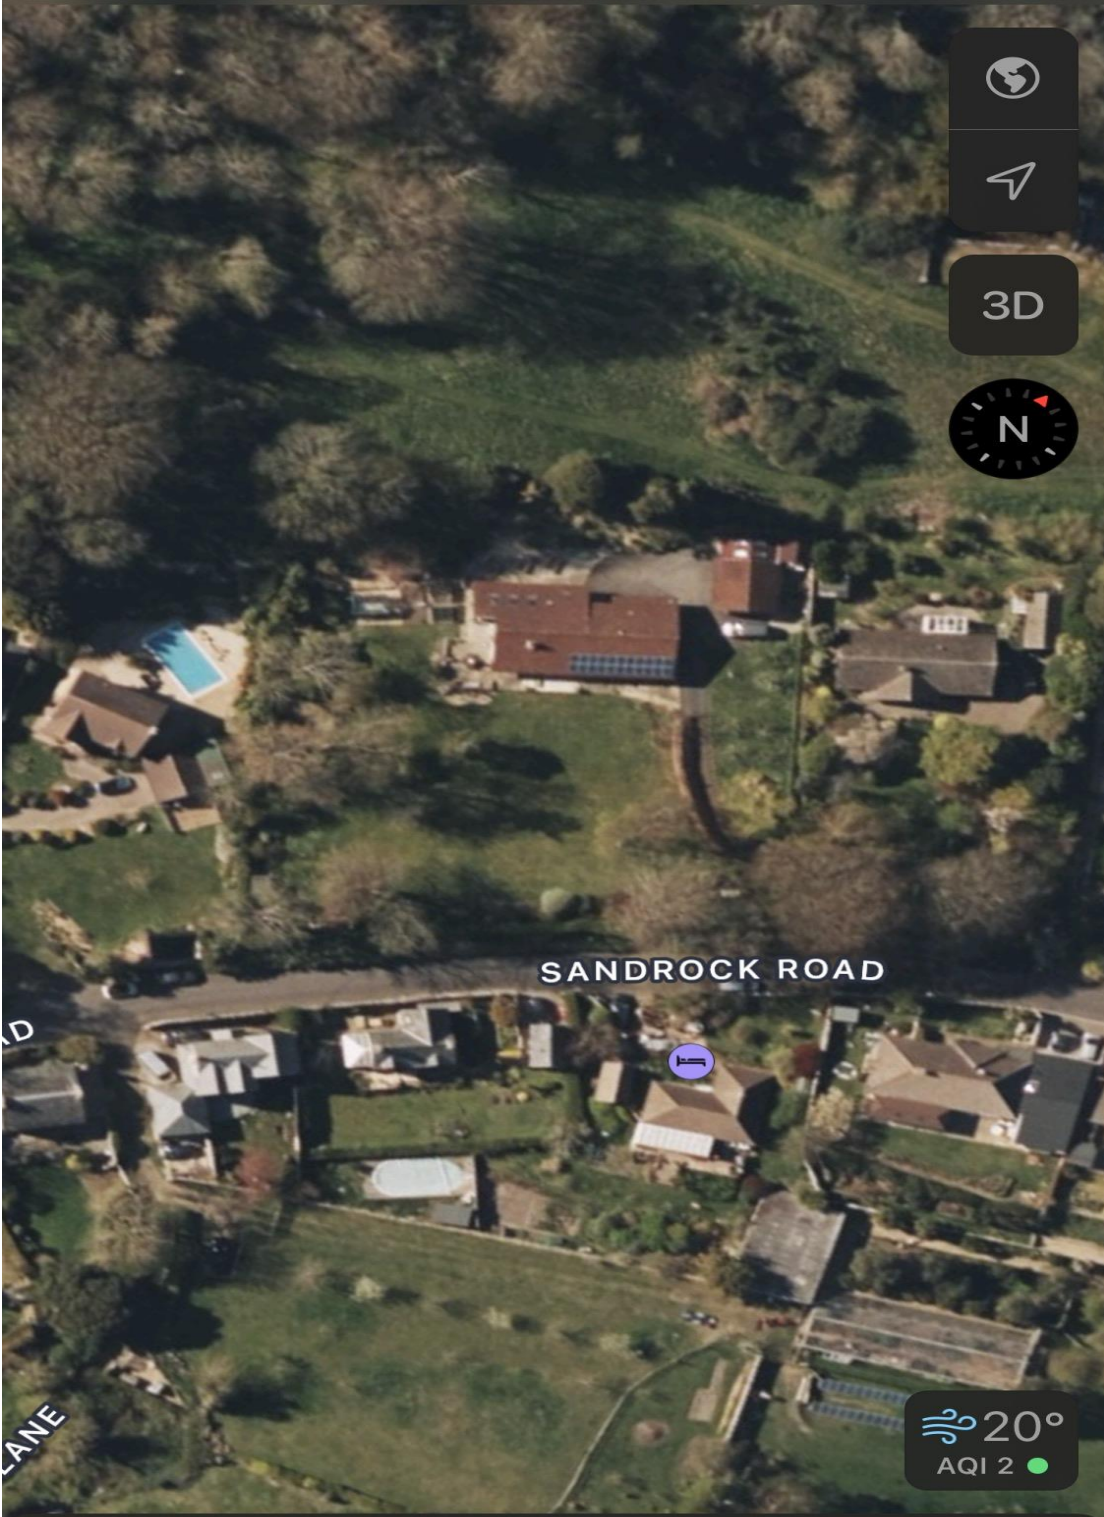

16:02

SANDROCK ROAD

D

LANE

20°
AQI 2

Search Maps