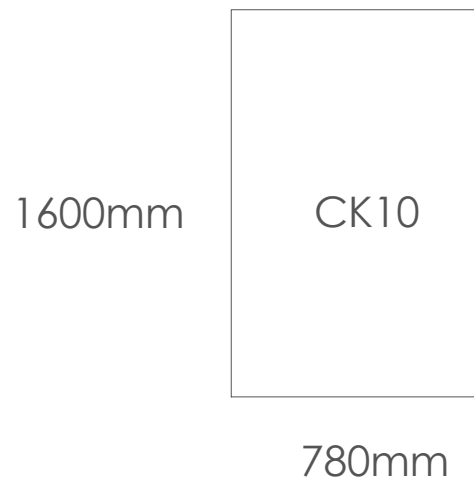

EXISTING ROOF

PROPOSED ROOF

- CK10 - Top hung - Manual - White painted - Comfort 70 - EDN recessed slate flashing - Black out blind - Conservation Style Velux Window
- CK04 - Centre pivot - Manual - White painted - Comfort 70 EDN recessed slate flashing
- CK02 - Centre pivot - Manual - White painted - Comfort 70 EDN recessed slate flashing