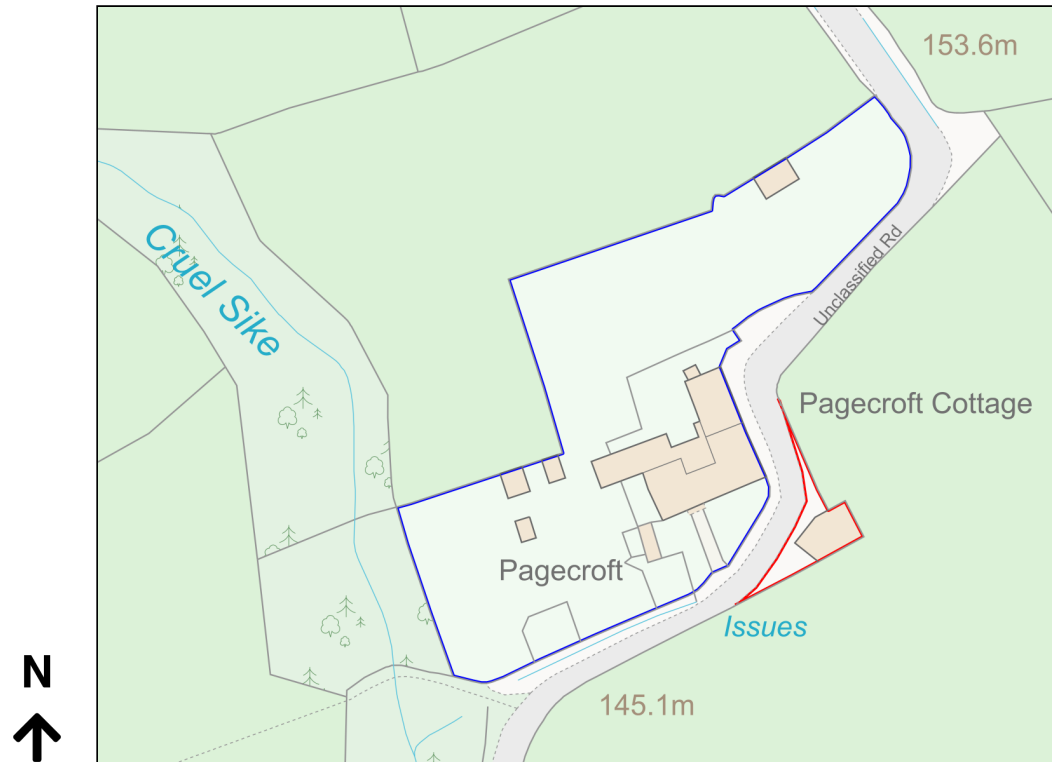

Location Plan

Site Address: **Pagecroft, U8134 Page Croft Junction To Haydon Junction, Haydon Bridge, NE47 6JX**

Date Produced: **13-Aug-2023**

Scale: **1:1250 @A4**

Planning Portal Reference: **PP-12368493v1**