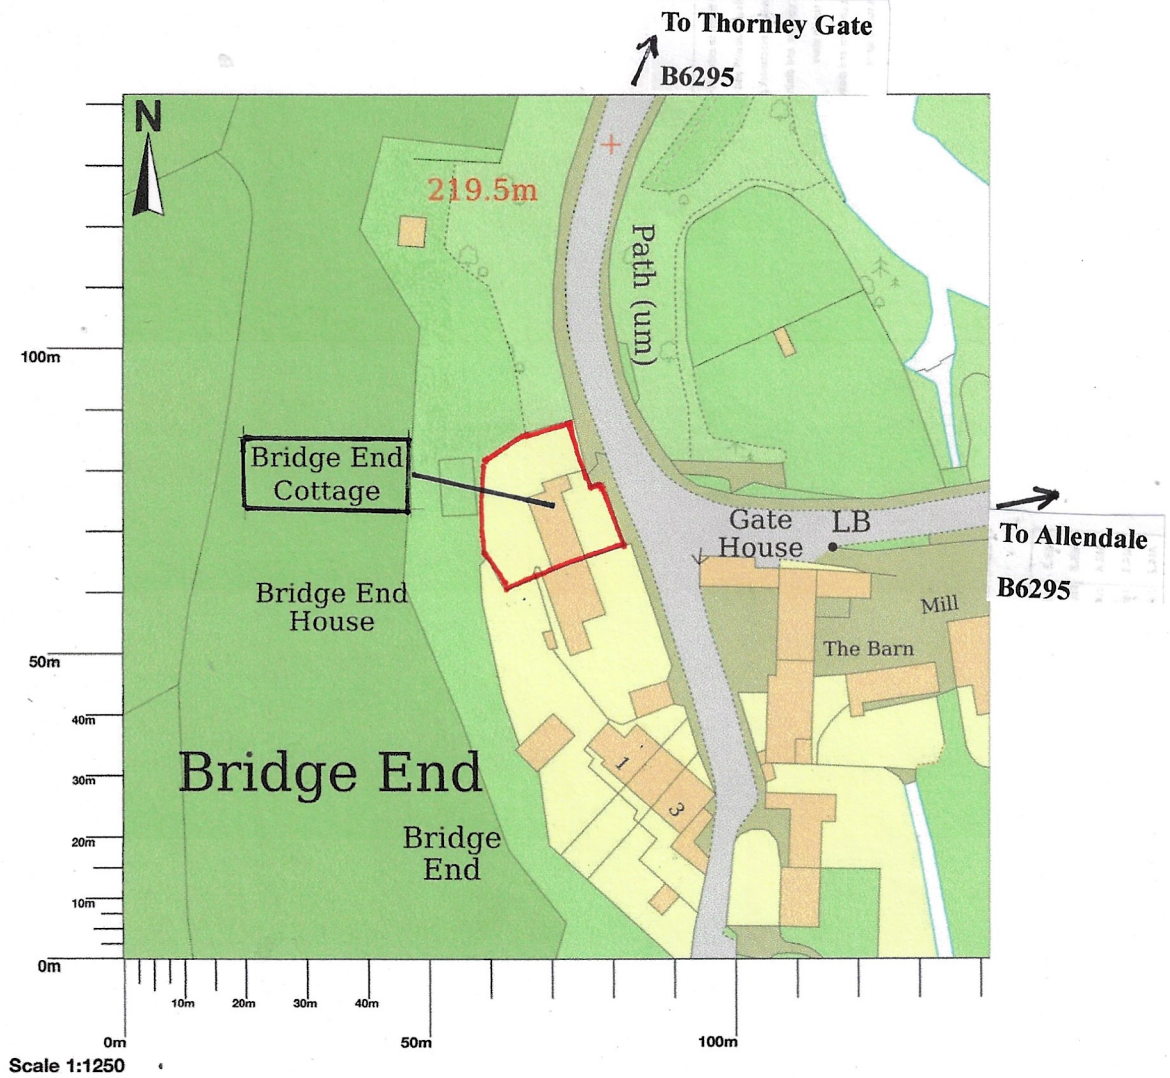

Bridge End Cottage, Bridge End, Allendale, Hexham, NE47 9AA

© Crown copyright and database rights 2023 OS 100054135. Map area bounded by: 383328,555701 383470,555843. Produced on 01 September 2023 from the OS National Geographic Database. Supplied by UKPlanningMaps.com. Unique plan reference: p2e/uk/995808/1341786