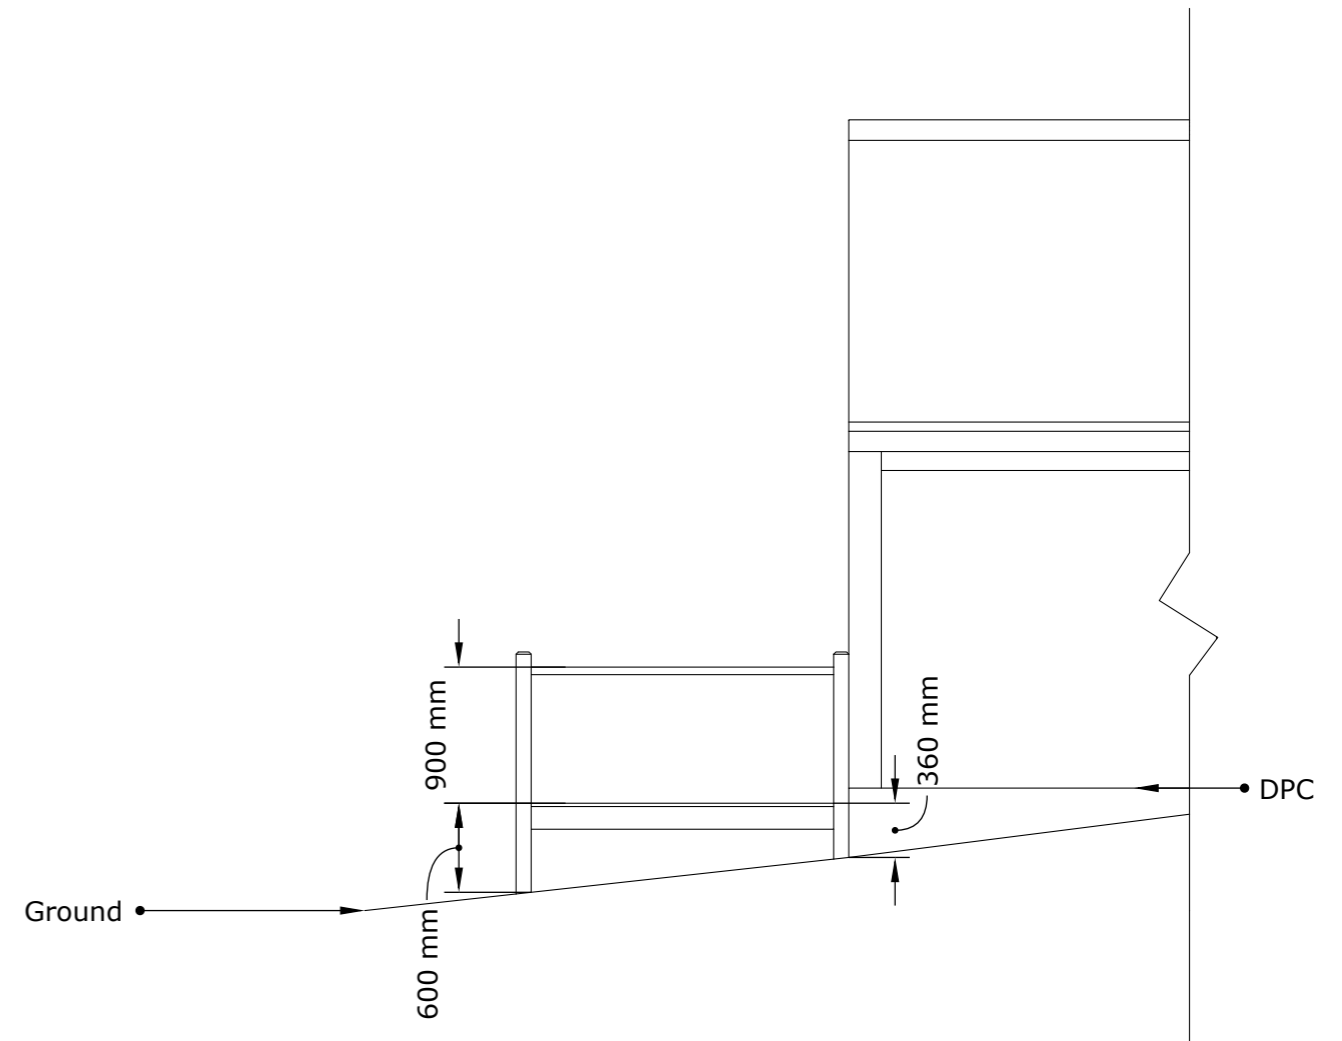

Decking Floor Plan 1:50

Proposed East 1:50

RichOak
Lower Chorley Farm, Chorley, Bridgnorth, WV16 6PP
info@richoak.com | 07800 561362 | www.richoak.com

Oak Building Specialists

Drawing:
Dn-23002-3
Decking Height 1:50 A3