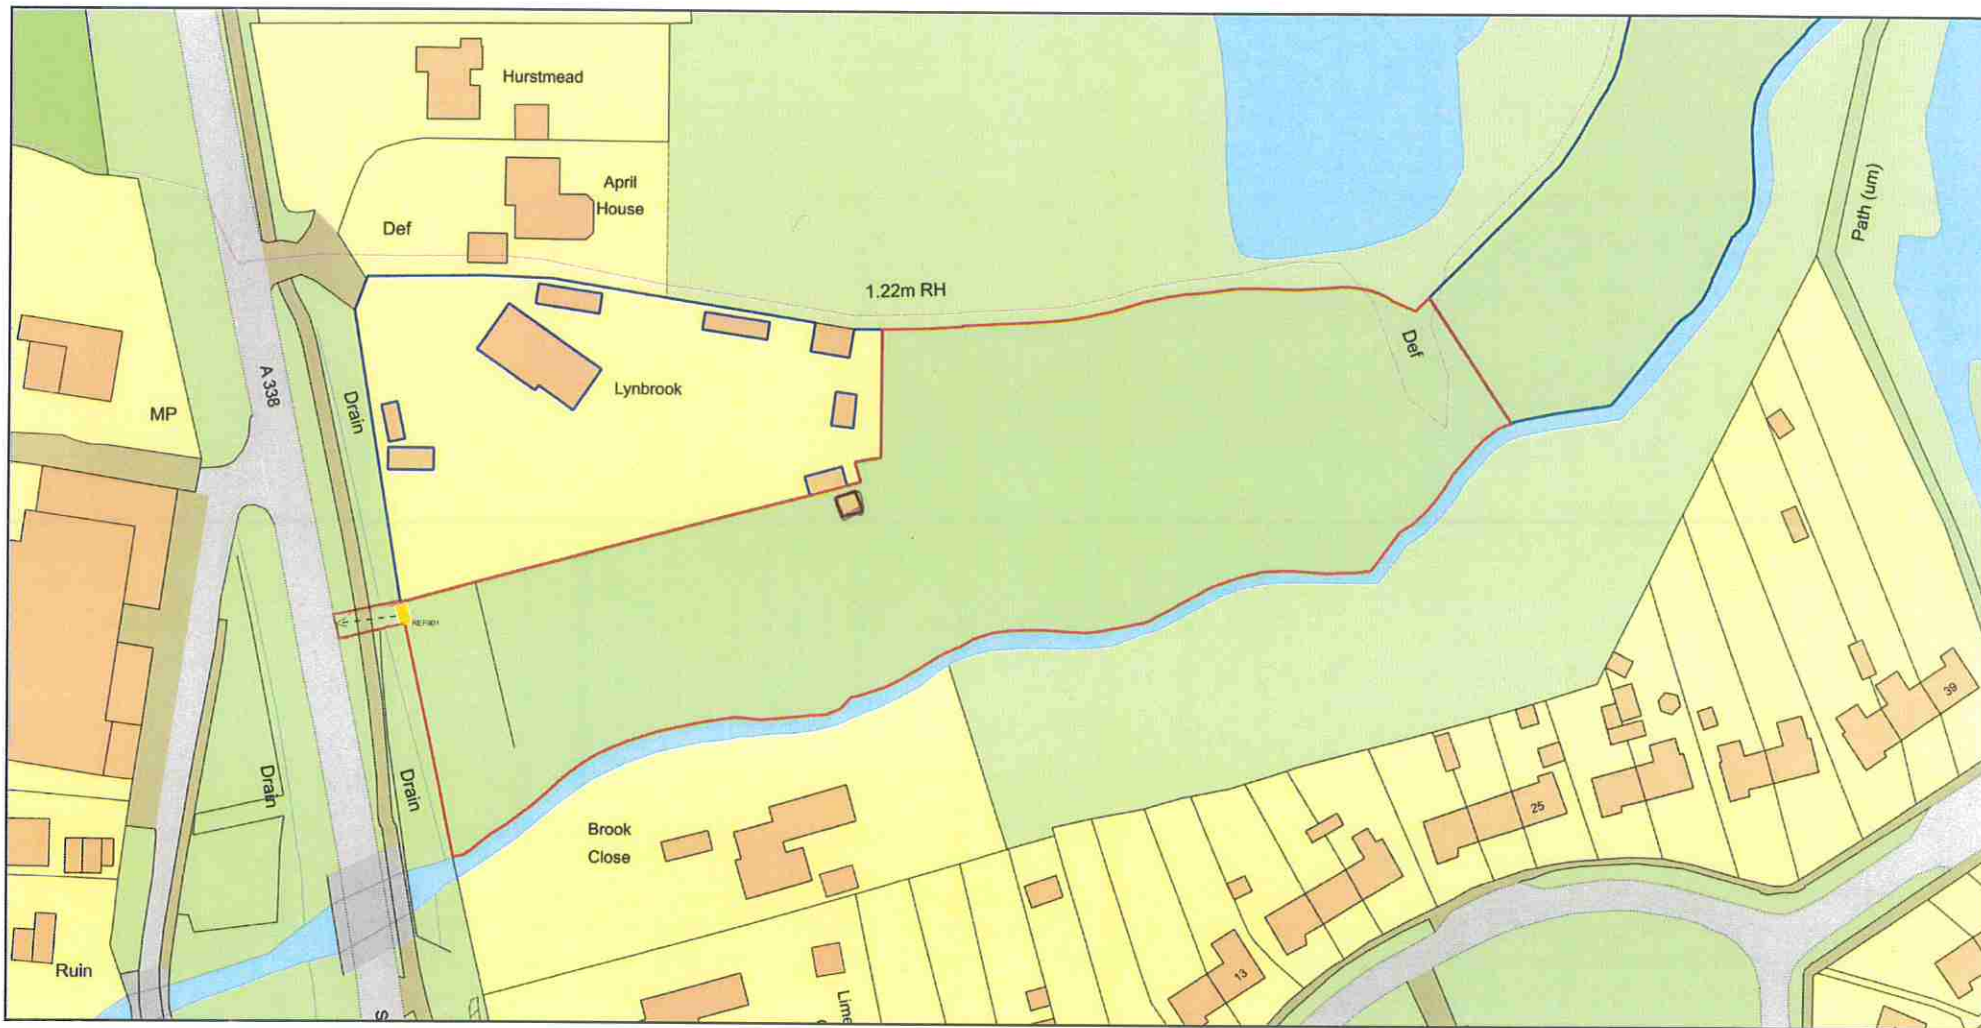

Lynbrook Access Plan - Site Plan

Plan Produced for: Anna Coles

Date Produced: 30 Sep 2022

Plan Reference Number: TQRQM22273133911086

Scale: 1:1250 @ A4

© Crown copyright and database rights 2021 OS 100042766