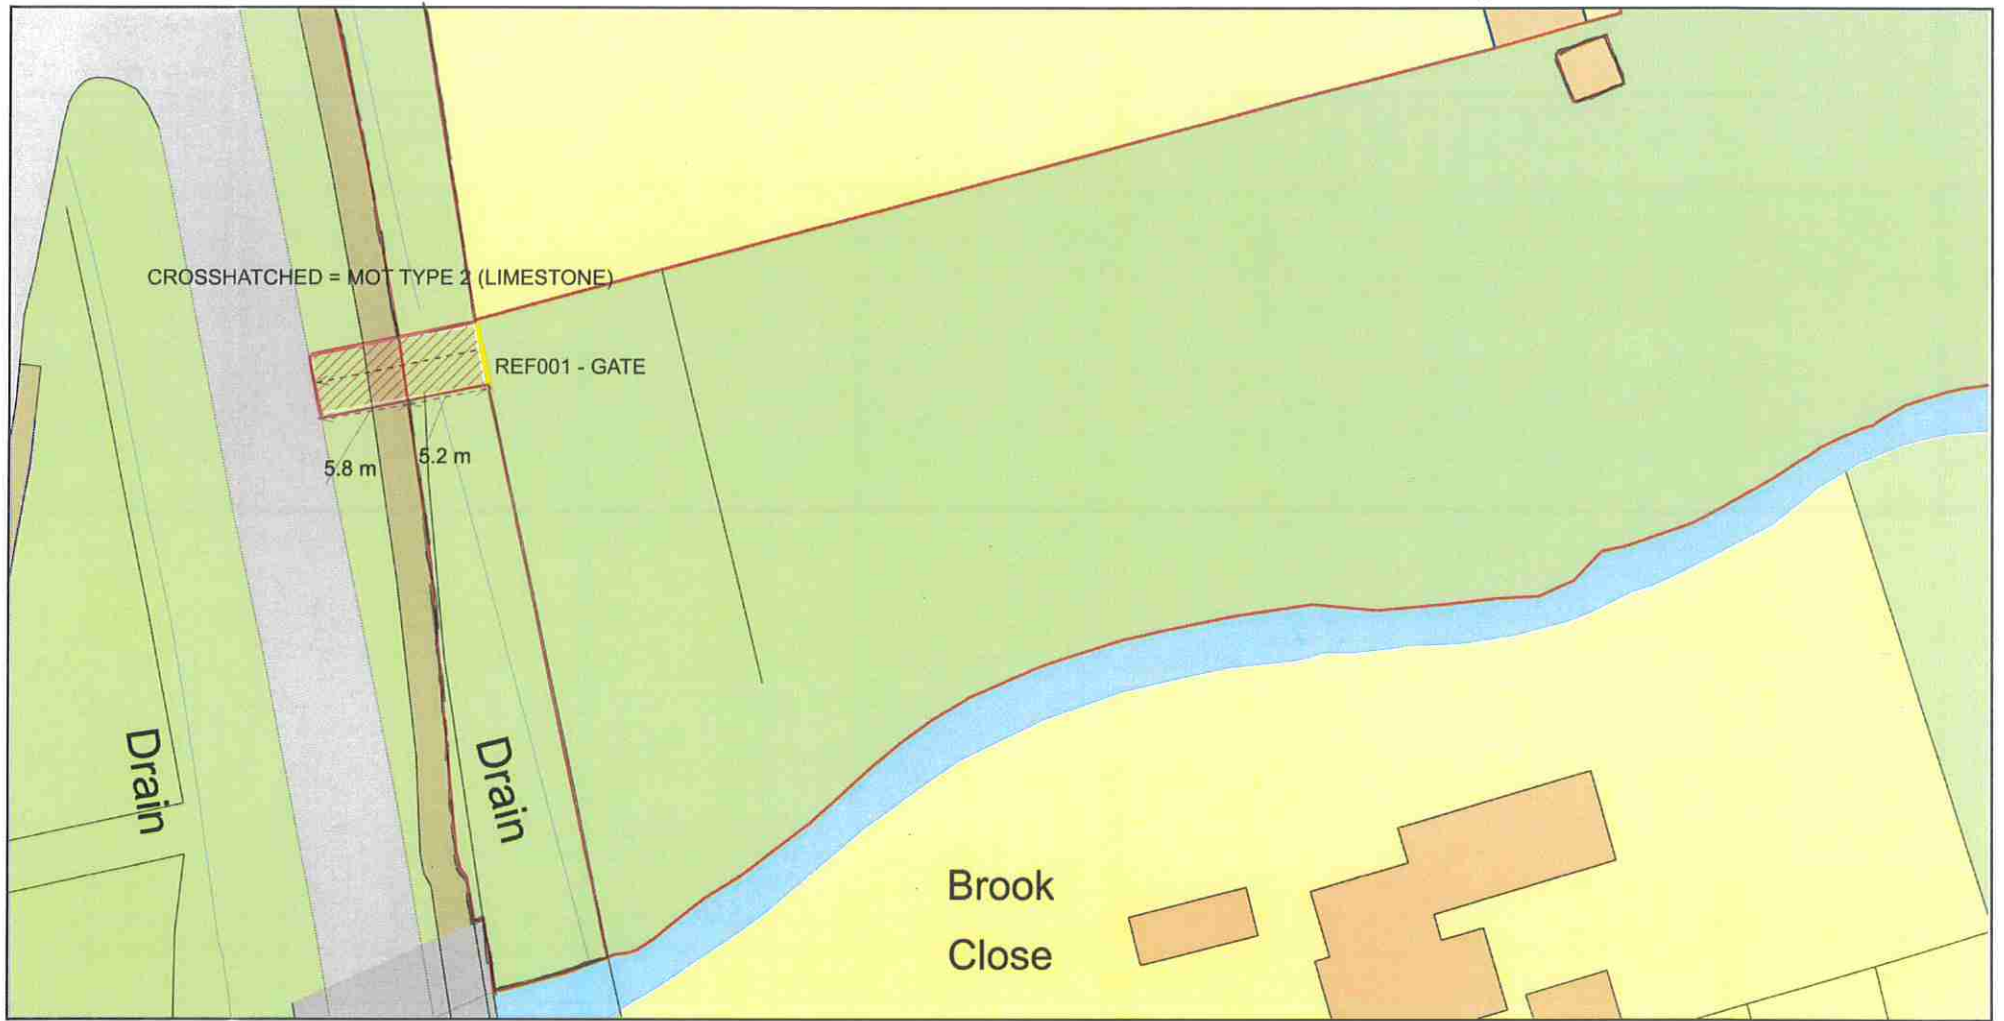

Lynbrook Access - Site Plan

Plan Produced for: Anna Coles
Date Produced: 16 Nov 2022
Plan Reference Number: TQRQM22320110225938
Scale: 1:500 @ A4