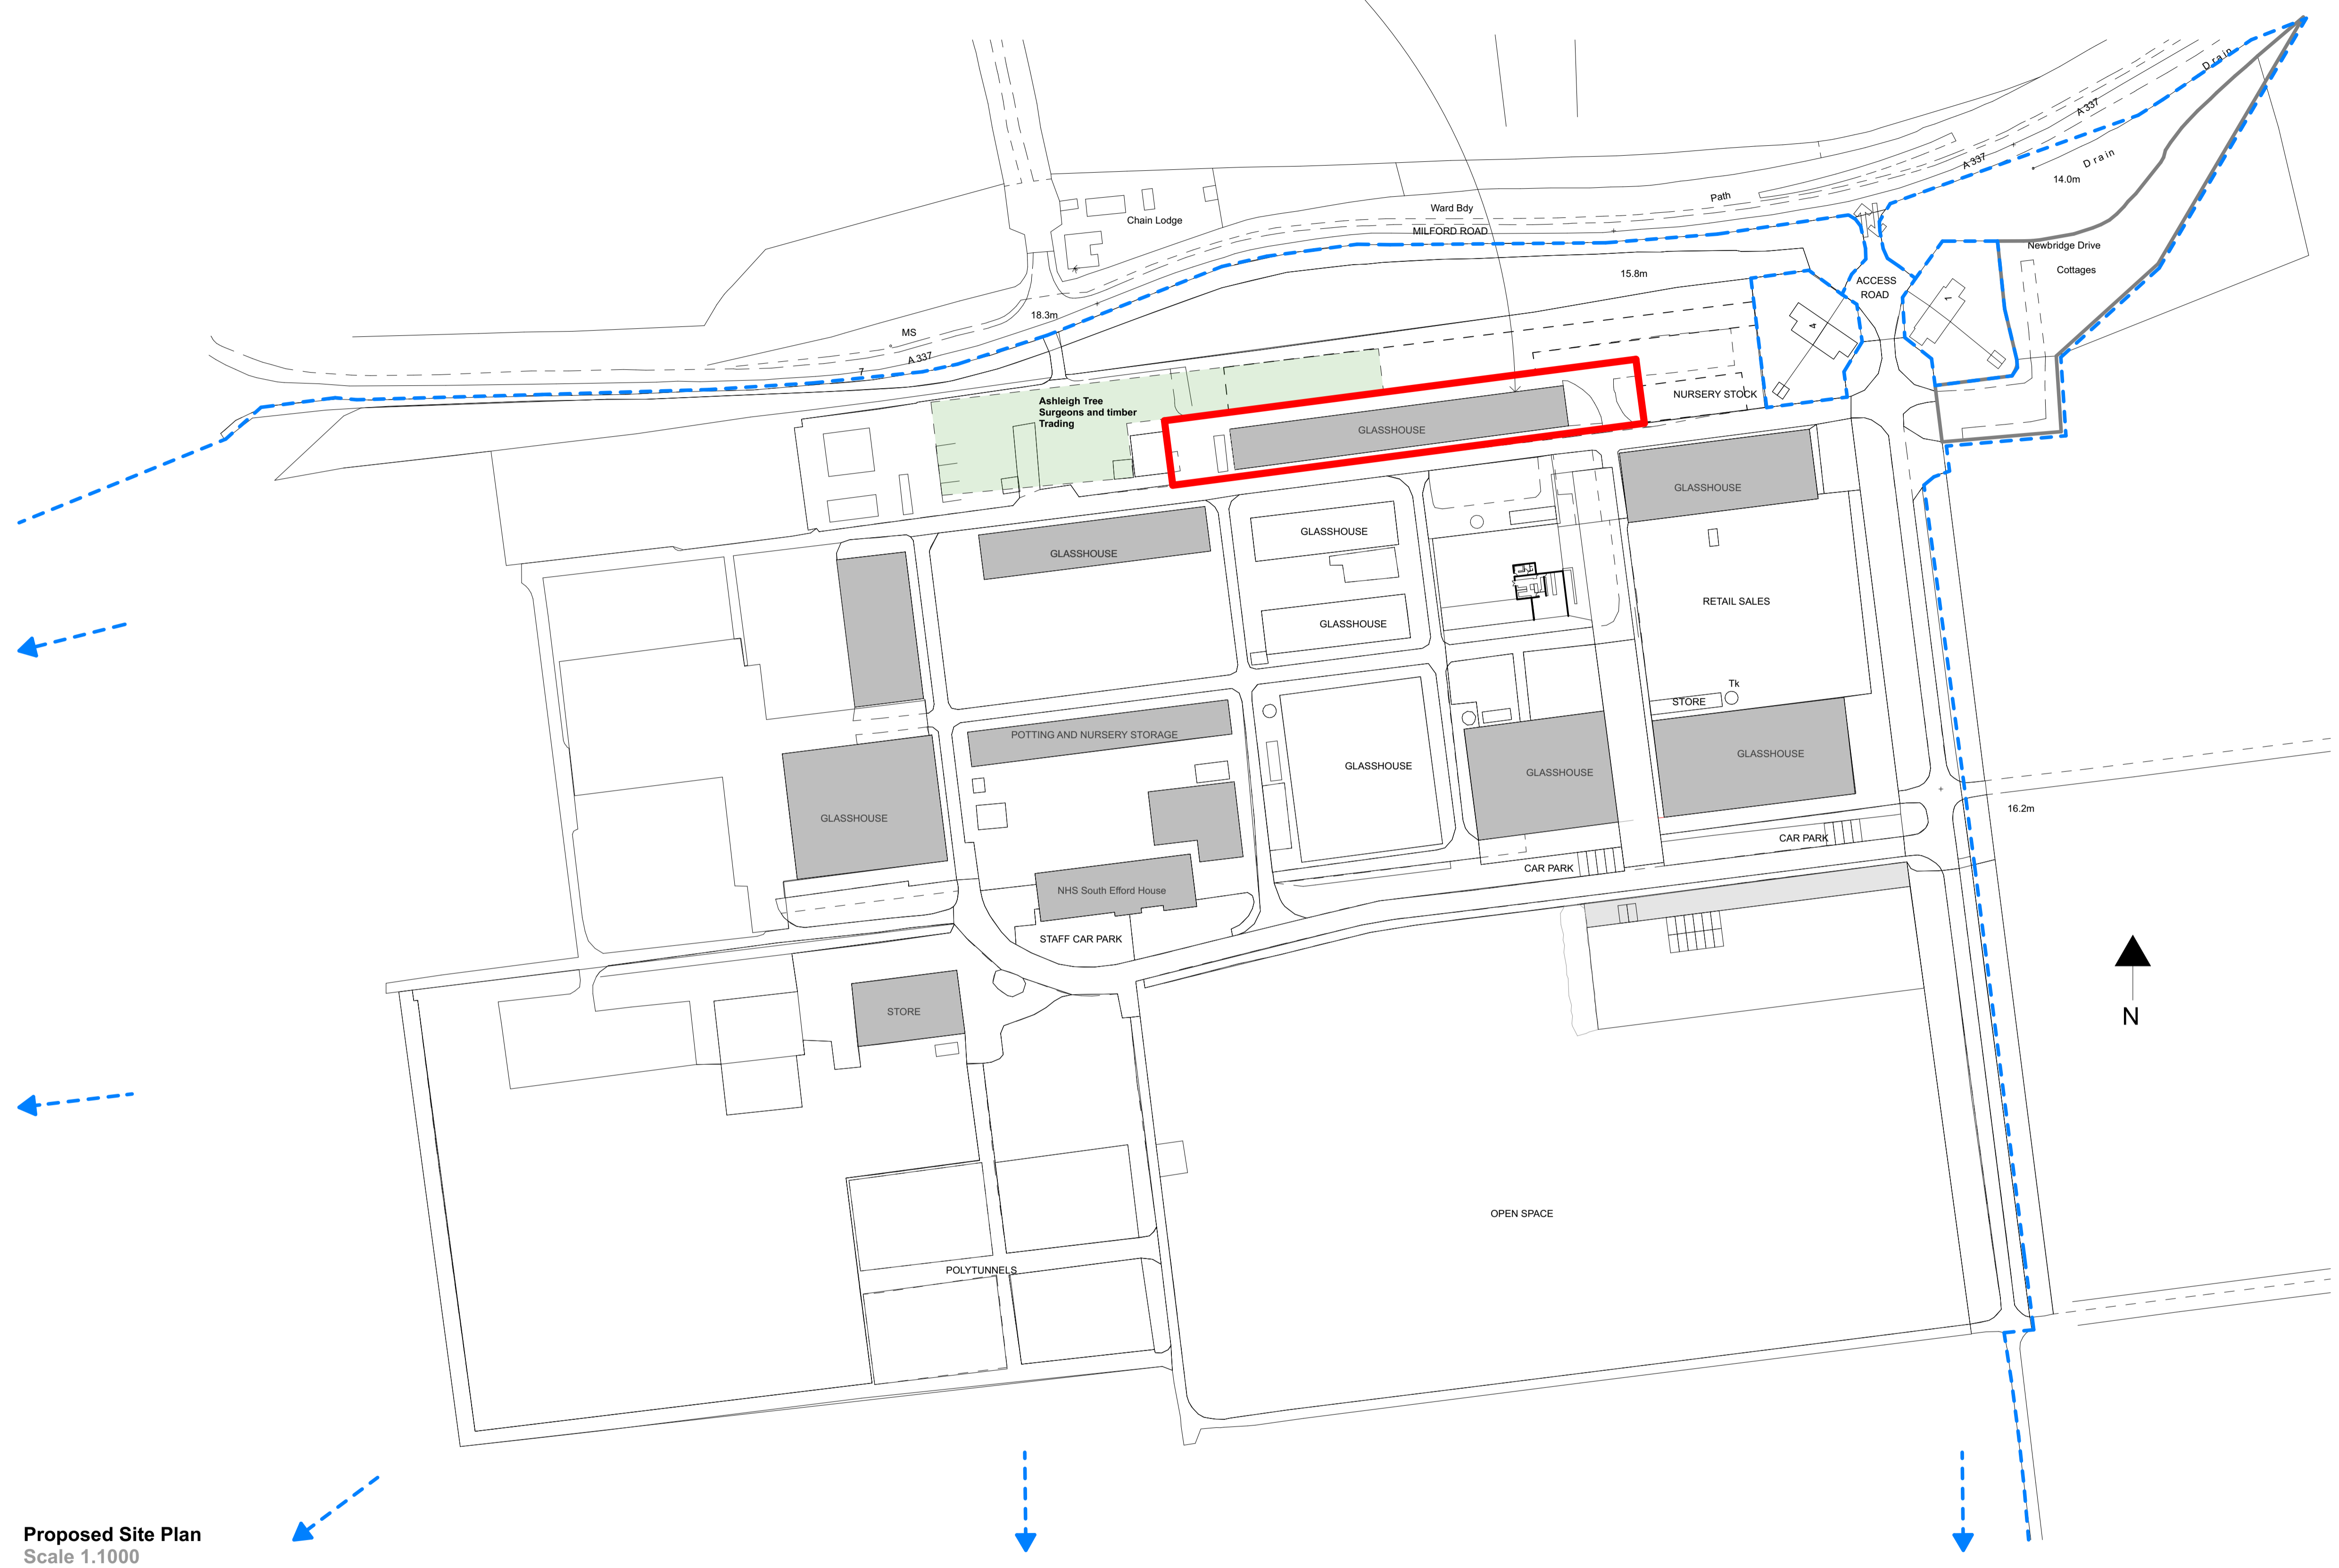

Ashleigh Tree Surgeons  
Conversion of existing glass house into  
Horticultural storage

Proposed Site Plan  
Scale 1:1000