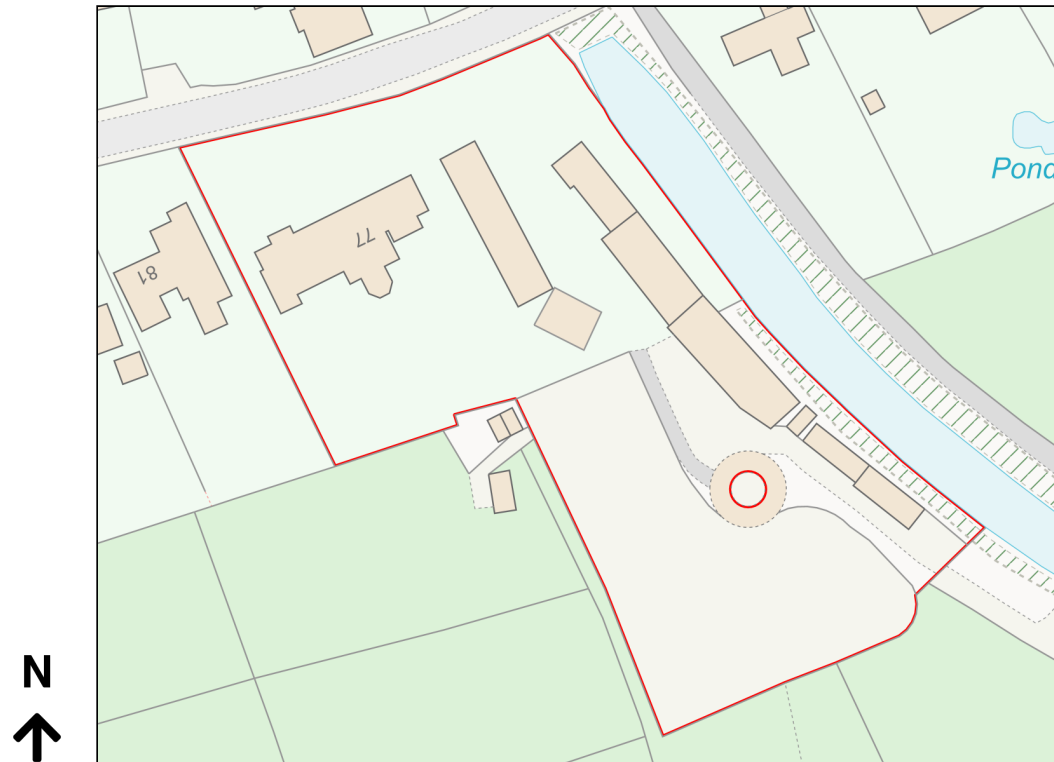

Location Plan

Site Address: Old School House, 79, Main Street, Kinoulton, NG12 3EL

Date Produced: 28-Sep-2023

Scale: 1:1250 @A4

Planning Portal Reference: PP-12487697v1