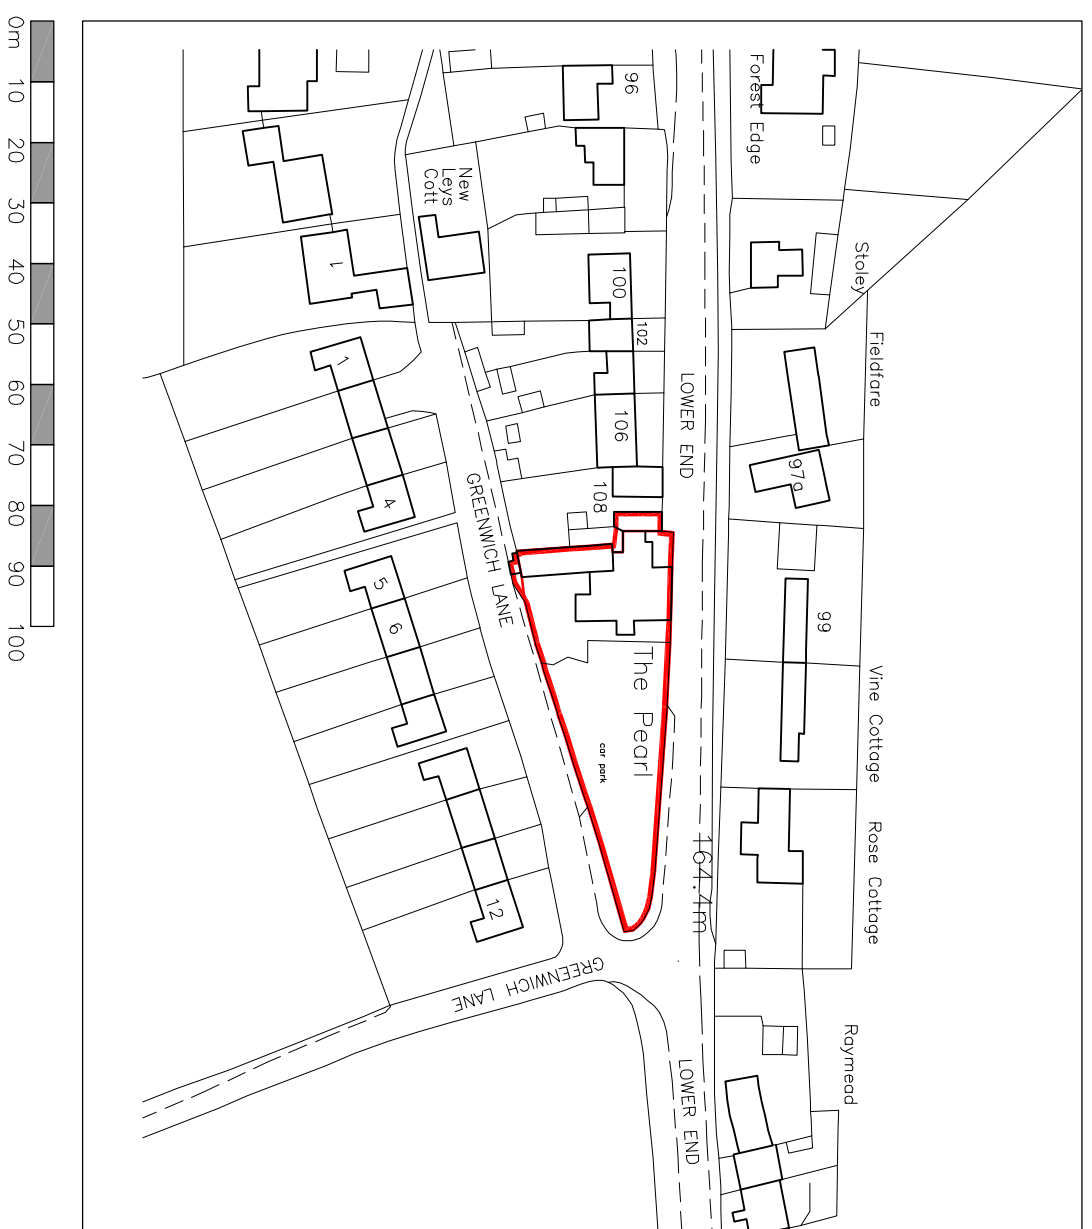

SITE LOCATION PLAN
110 Lower End, Leaffield

110 Lower End, Leaffield, OX29 9QQ	1/1250 & 1/500 © A3
<small>Copyright - Drawings not to be reproduced or used without prior written permission.</small>	Jan 2023
Site location Plan	dwg no.1781_100