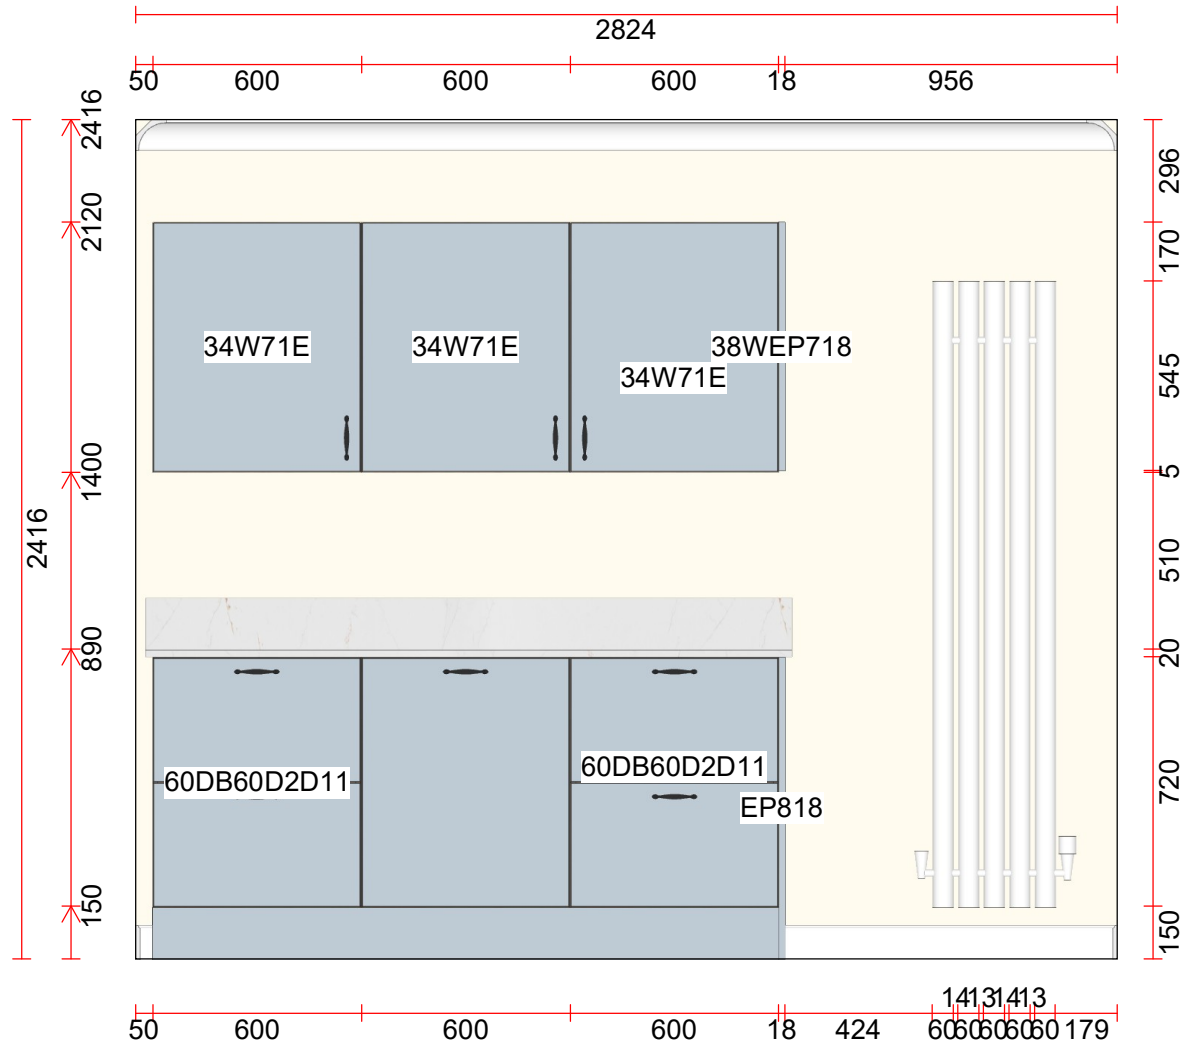

Scale: Fit to frame

Two Guys Kitchens

Masterclass Kitchens
Sutton Silk

Salesperson:

Regan

Home number:

Scale: Fit to frame

Two Guys Kitchens

Masterclass Kitchens
Sutton Silk

Salesperson:

Regan

Home number:

Scale: Fit to frame

Two Guys Kitchens

Masterclass Kitchens
Sutton Silk

Salesperson:

Regan

Home number:

Two Guys Kitchens

Masterclass Kitchens
Sutton Silk

Salesperson:

Regan

Home number:

Scale: Fit to frame