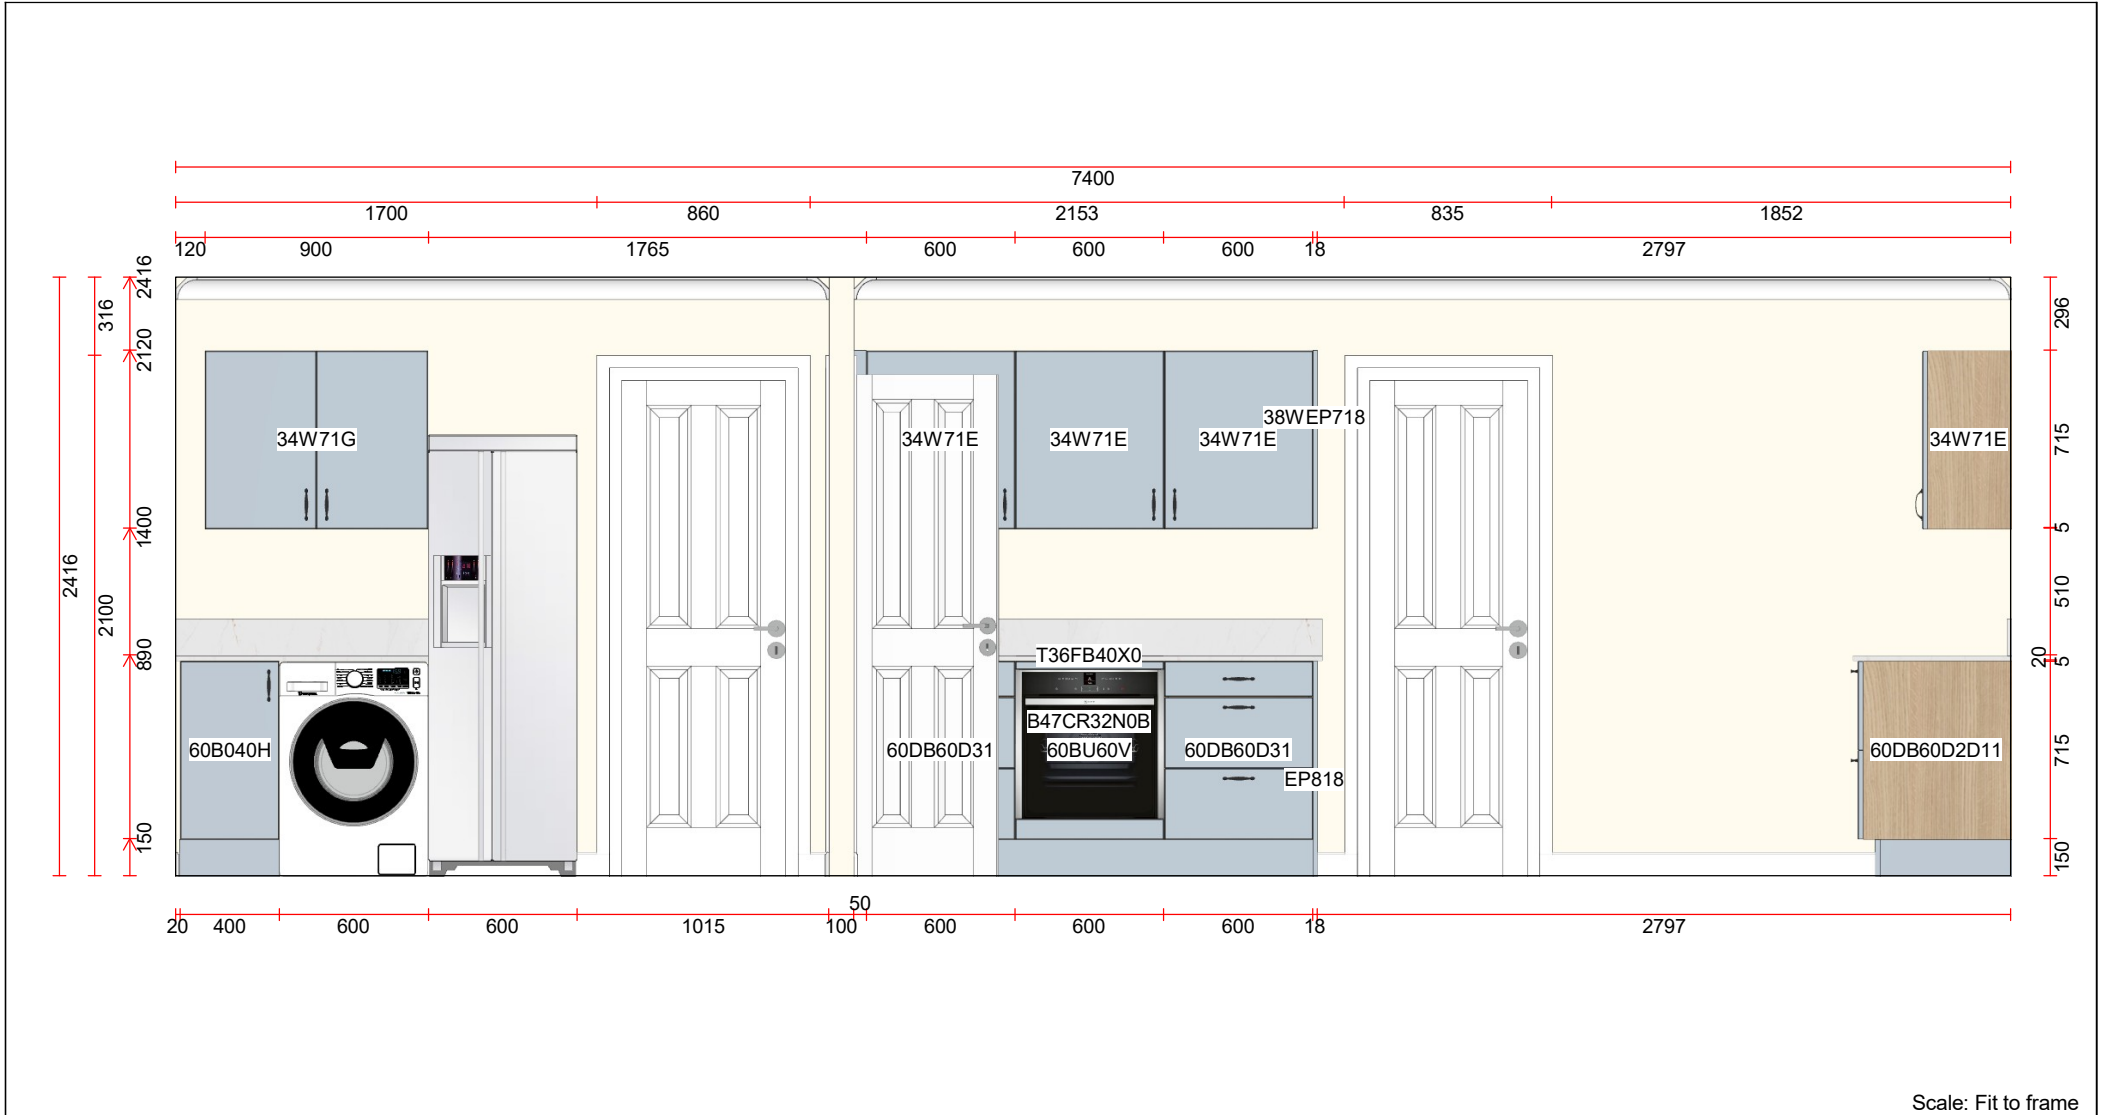

Scale: Fit to frame

	Masterclass Kitchens Sutton Silk	Salesperson:
	Two Guys Kitchens	Regan Home number:

This design is copyrighted. To forward it to a third party or copying it without prior agreement is prohibited. The drawing is only an indication of the planned installation. Designed/presented with CompuSoft © WINNER

Scale: Fit to frame

Two Guys Kitchens

Masterclass Kitchens
Sutton Silk

Salesperson:

Regan

Home number:

Scale: Fit to frame

Two Guys Kitchens

Masterclass Kitchens
Sutton Silk

Salesperson:

Regan

Home number:

Scale: Fit to frame

Two Guys Kitchens

Masterclass Kitchens
Sutton Silk

Salesperson:

Regan

Home number:

Two Guys Kitchens

Masterclass Kitchens
Sutton Silk

Salesperson:

Regan

Home number:

Scale: Fit to frame