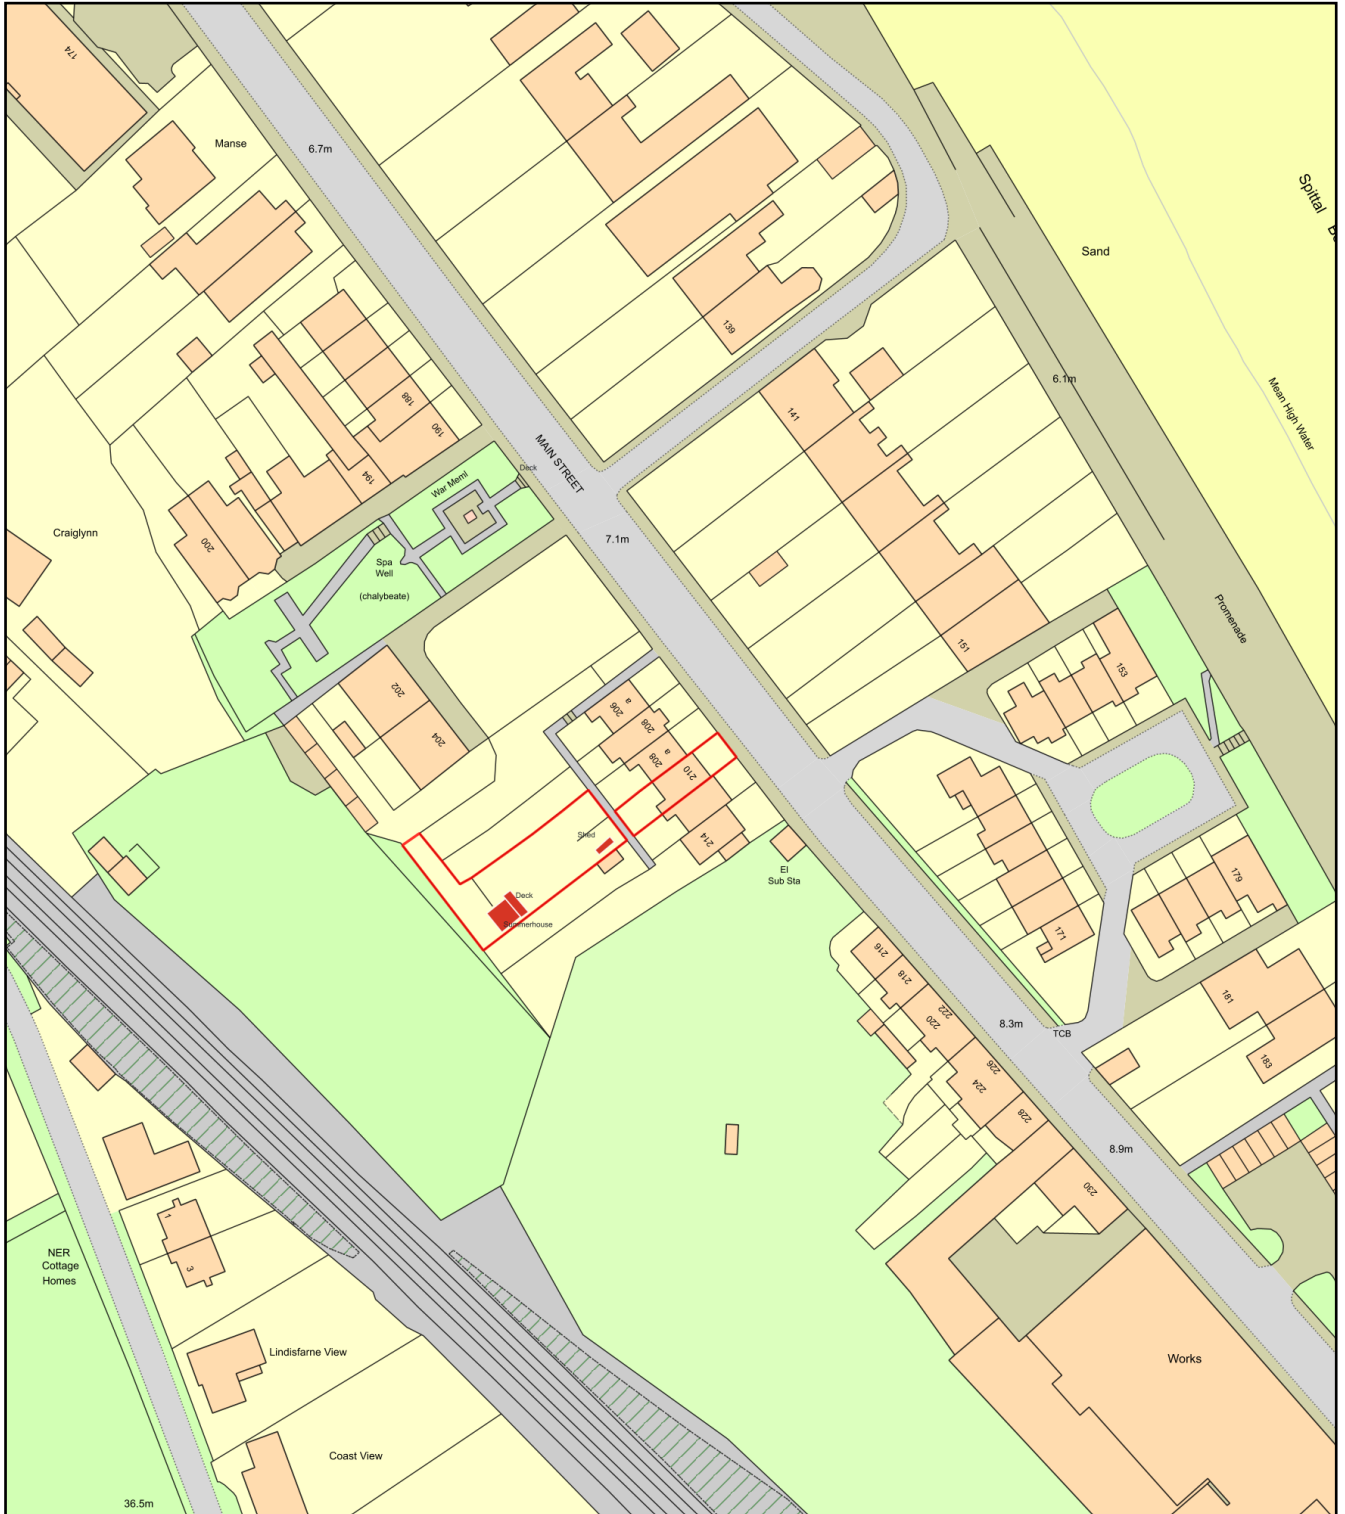

210 Main Street - Location Plan

Plan Produced for: Dawn Douglas

Date Produced: 24 Sep 2023

Plan Reference Number: TQRQM23267173945463

Scale: 1:1250 @ A4