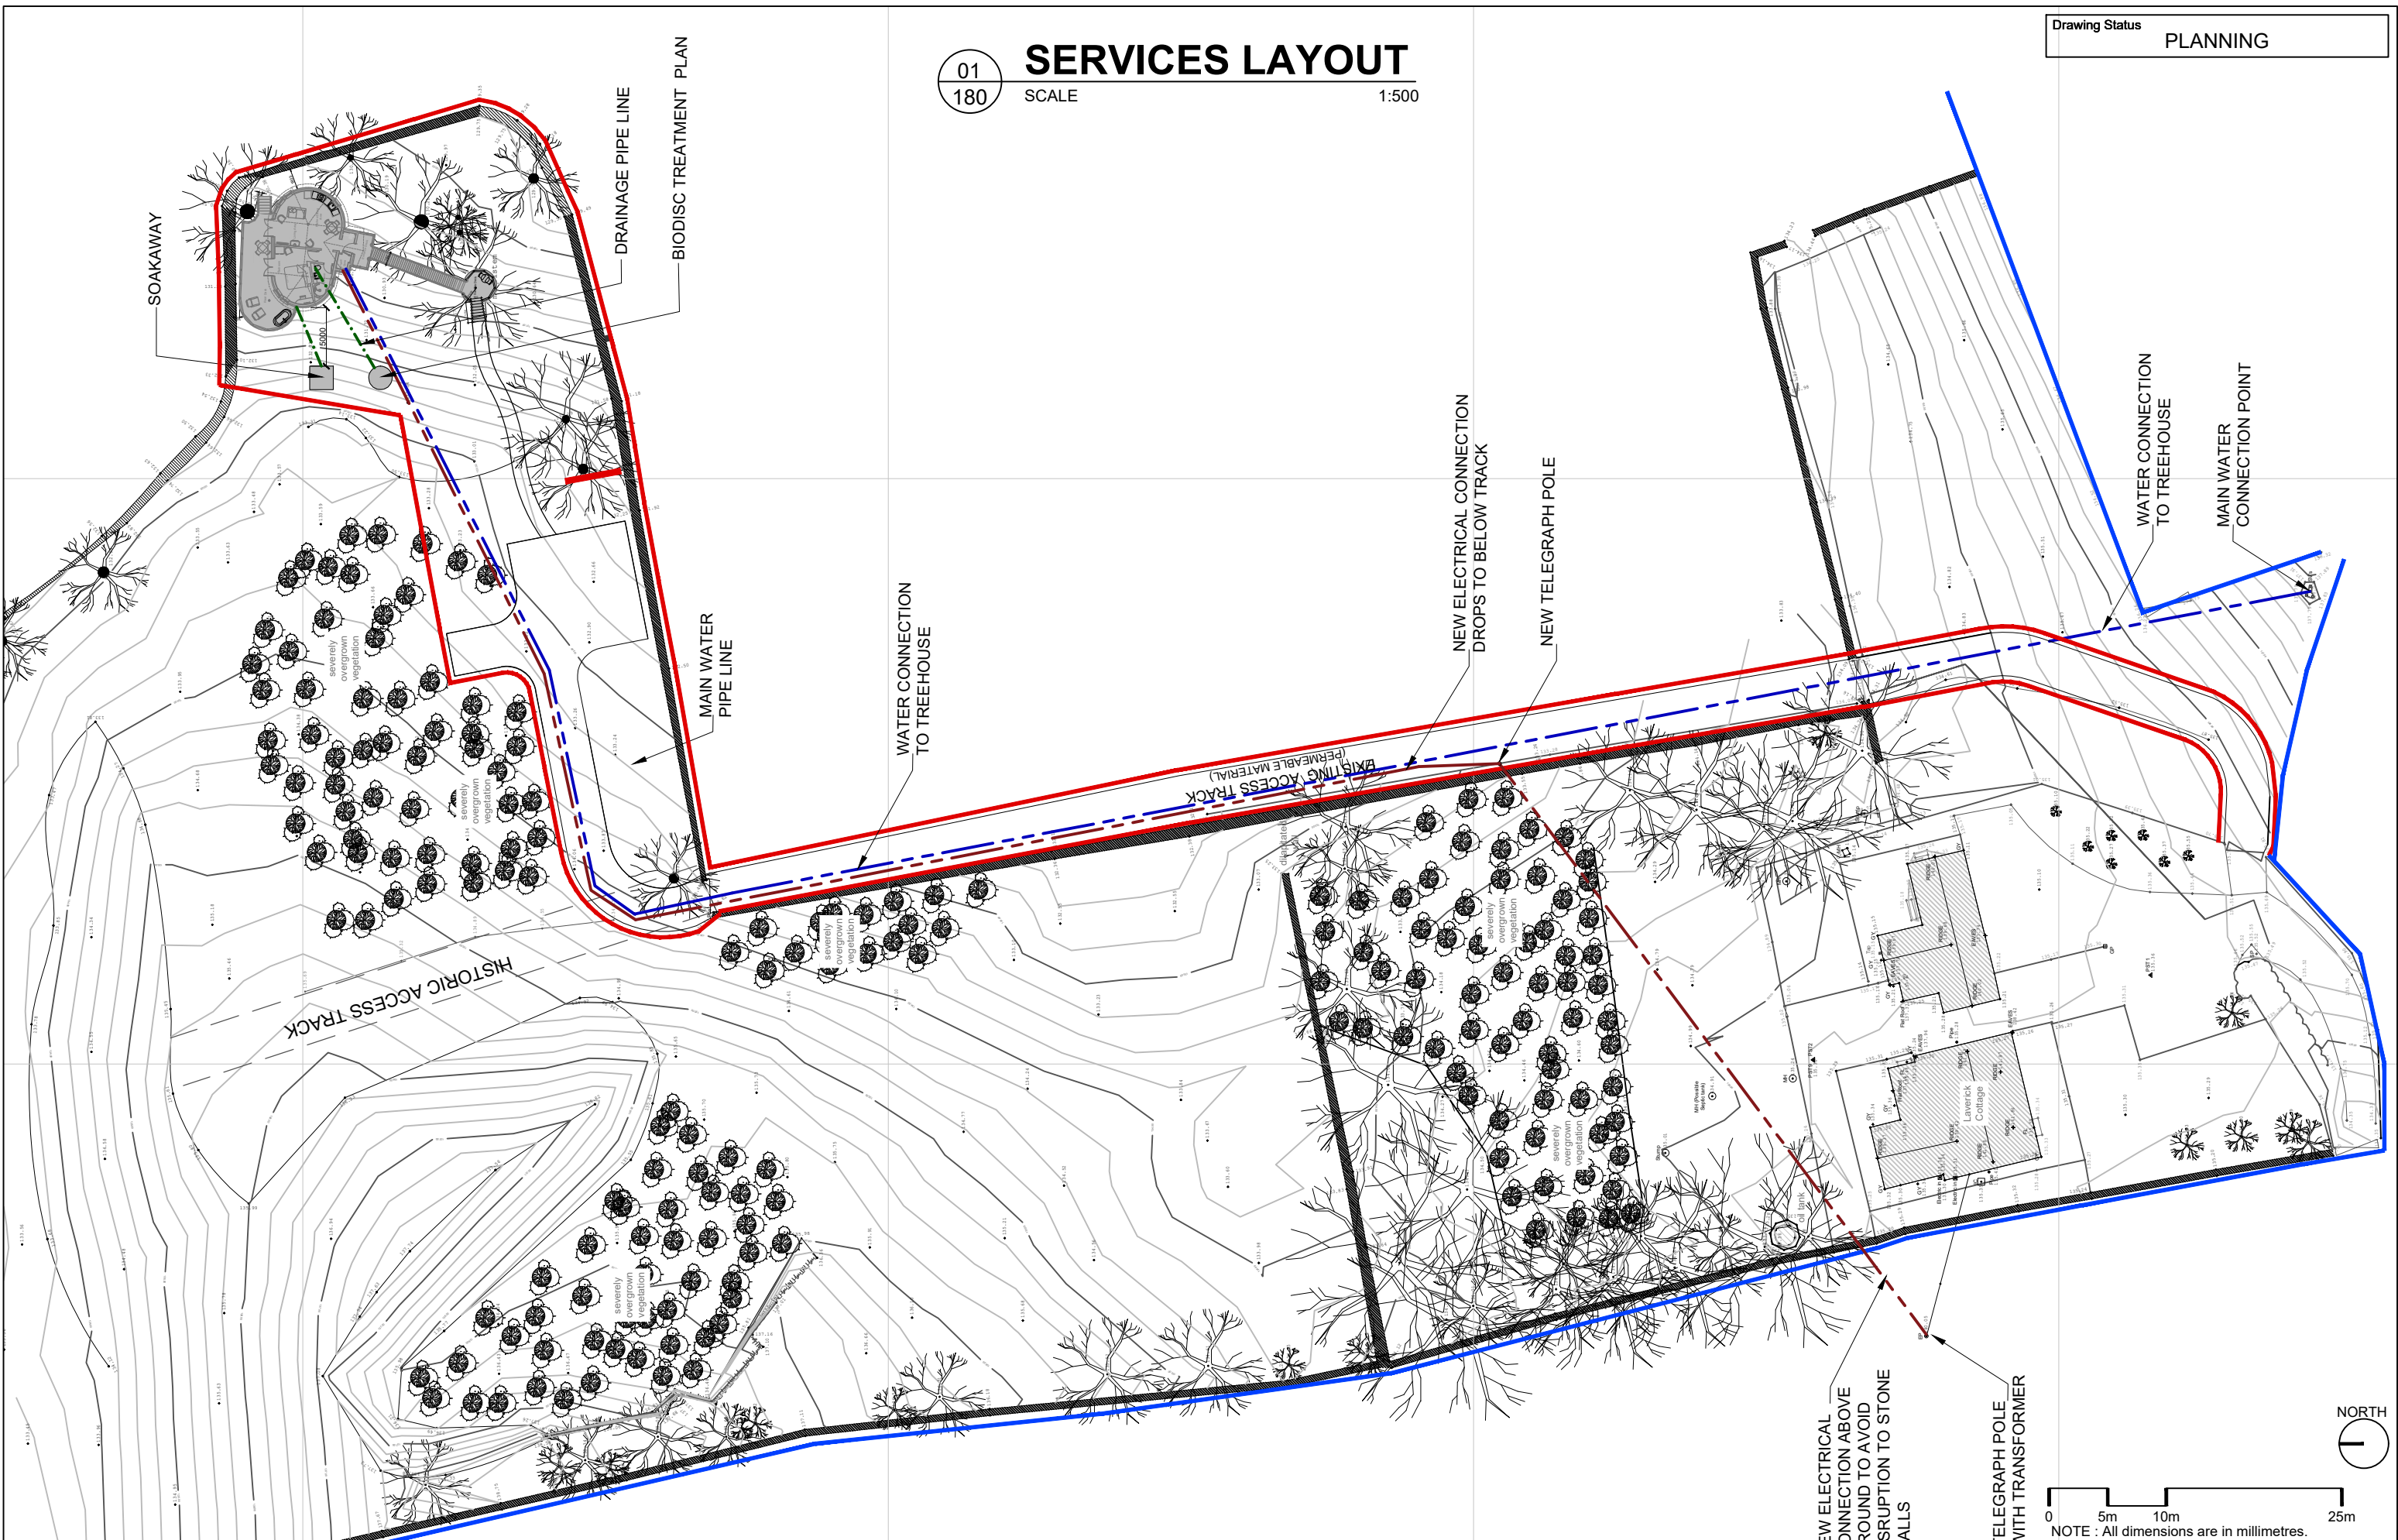

01
180 **SERVICES LAYOUT**
SCALE 1:500

Blue Forest (UK) Limited
The Studio
Bensfield Farm
Beech Hill
Wadhurst
East Sussex
TN5 6JR, UK

t: +44 (0)1892 75 00 90
e: info@blueforest.com
w: www.blueforest.com

All dimensions are to be checked on site. Any discrepancies or variations are to be reported to Blue Forest (UK) Limited before work commences. Figured dimensions are only to be taken from this drawing. This drawing is to be read in conjunctions with all relevant consultants' and/or specialists drawings/documents and any discrepancies or variations are to be notified to Blue Forest (UK) Limited before the affected work commences. Copyright © Blue Forest (UK) Limited.

Rev	Date	Description
A	091122	Revised boundaries
B	210223	Revised electrical feed position
C	210223	Revised electrical feed position

Client	Stay On The Hill
Project Title	Treehouse
Drawing Title	Services Layout

Drawn by:	MF	Client Number:	1044	Drawing Number:	180
Checked By:	SP	Drawing status:	PL	Revision:	C
Date:	28.10.22	Scale:	1:500	Format:	A3